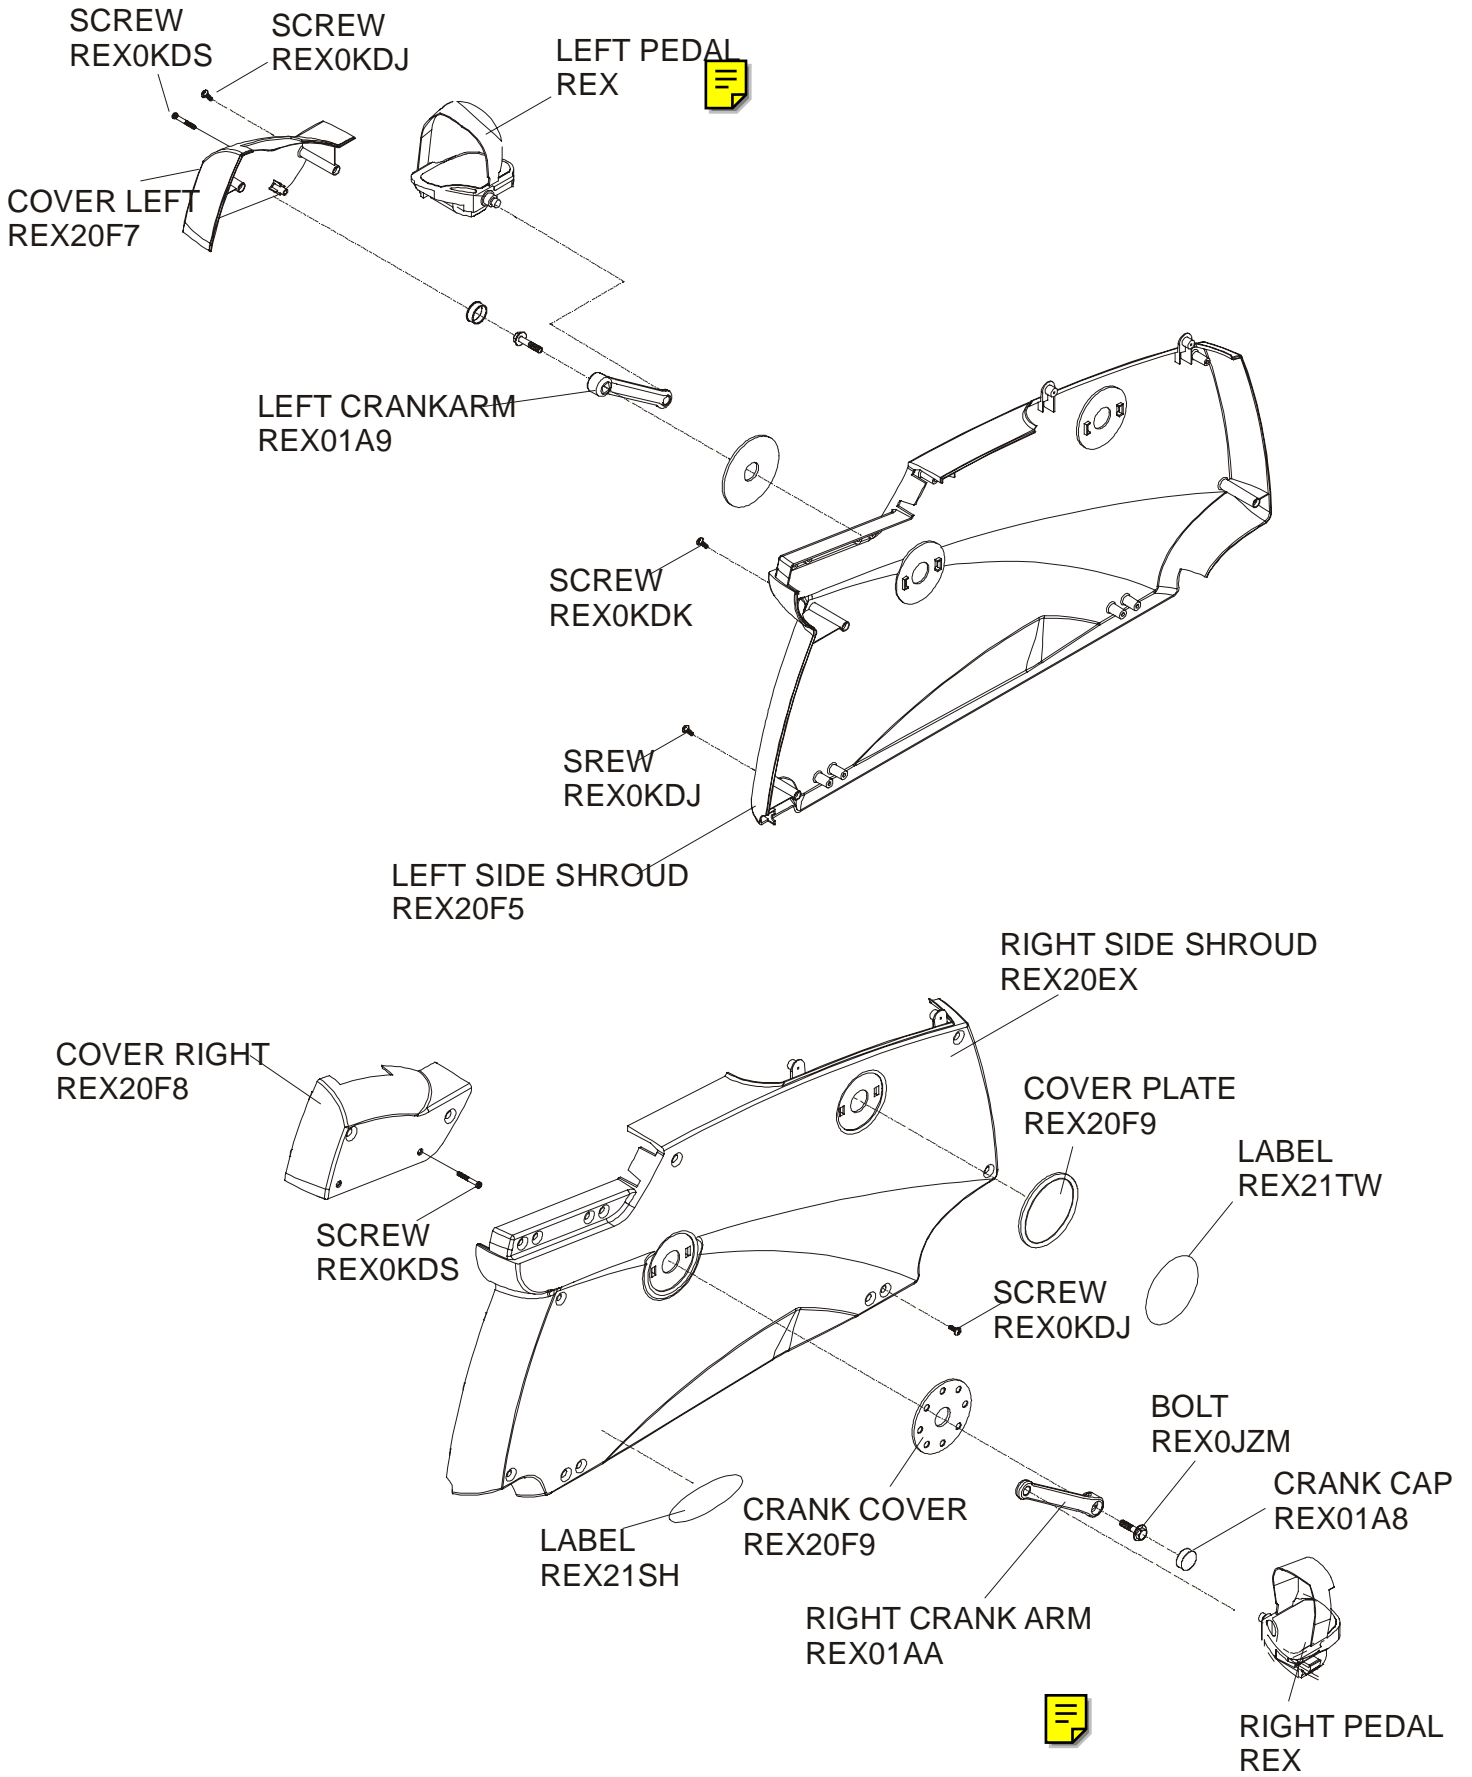

Example of a starting Serial # UT8060210000001

UT8	06	0210	000001
Model #	Plant #	Year/month	Serial Number

CONSOLE ASSEMBLY (ENG/ENG) REX22D9