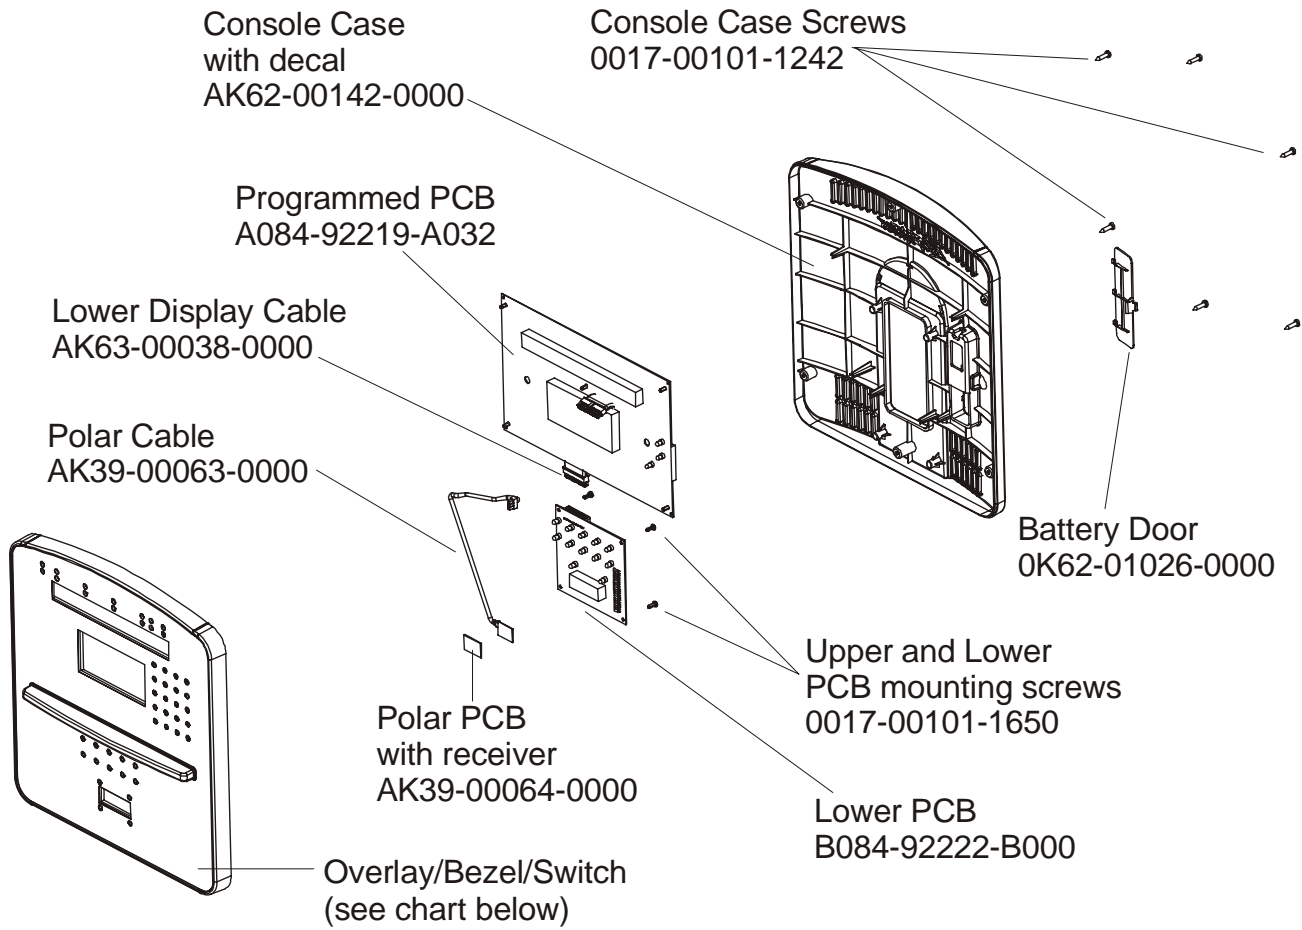

CONSOLE	OVERLAY/BEZEL/SWITCH	LANGUAGE
AK62-00329-0001	AK62-00191-0001	Eng + Met
AK62-00329-0003	AK62-00191-0003	Ger/Met
AK62-00329-0004	AK62-00191-0004	Spn/Met
AK62-00329-0006	AK62-00191-0006	Jap/Met
AK62-00329-0007	AK62-00191-0007	Frn/Met
AK62-00329-0008	AK62-00191-0008	Ital/Met
AK62-00329-0009	AK62-00191-0009	Dut/Met
AK62-00329-0010	AK62-00191-0010	Port/Met
AK62-00329-0014	AK62-00191-0014	Turk/Met