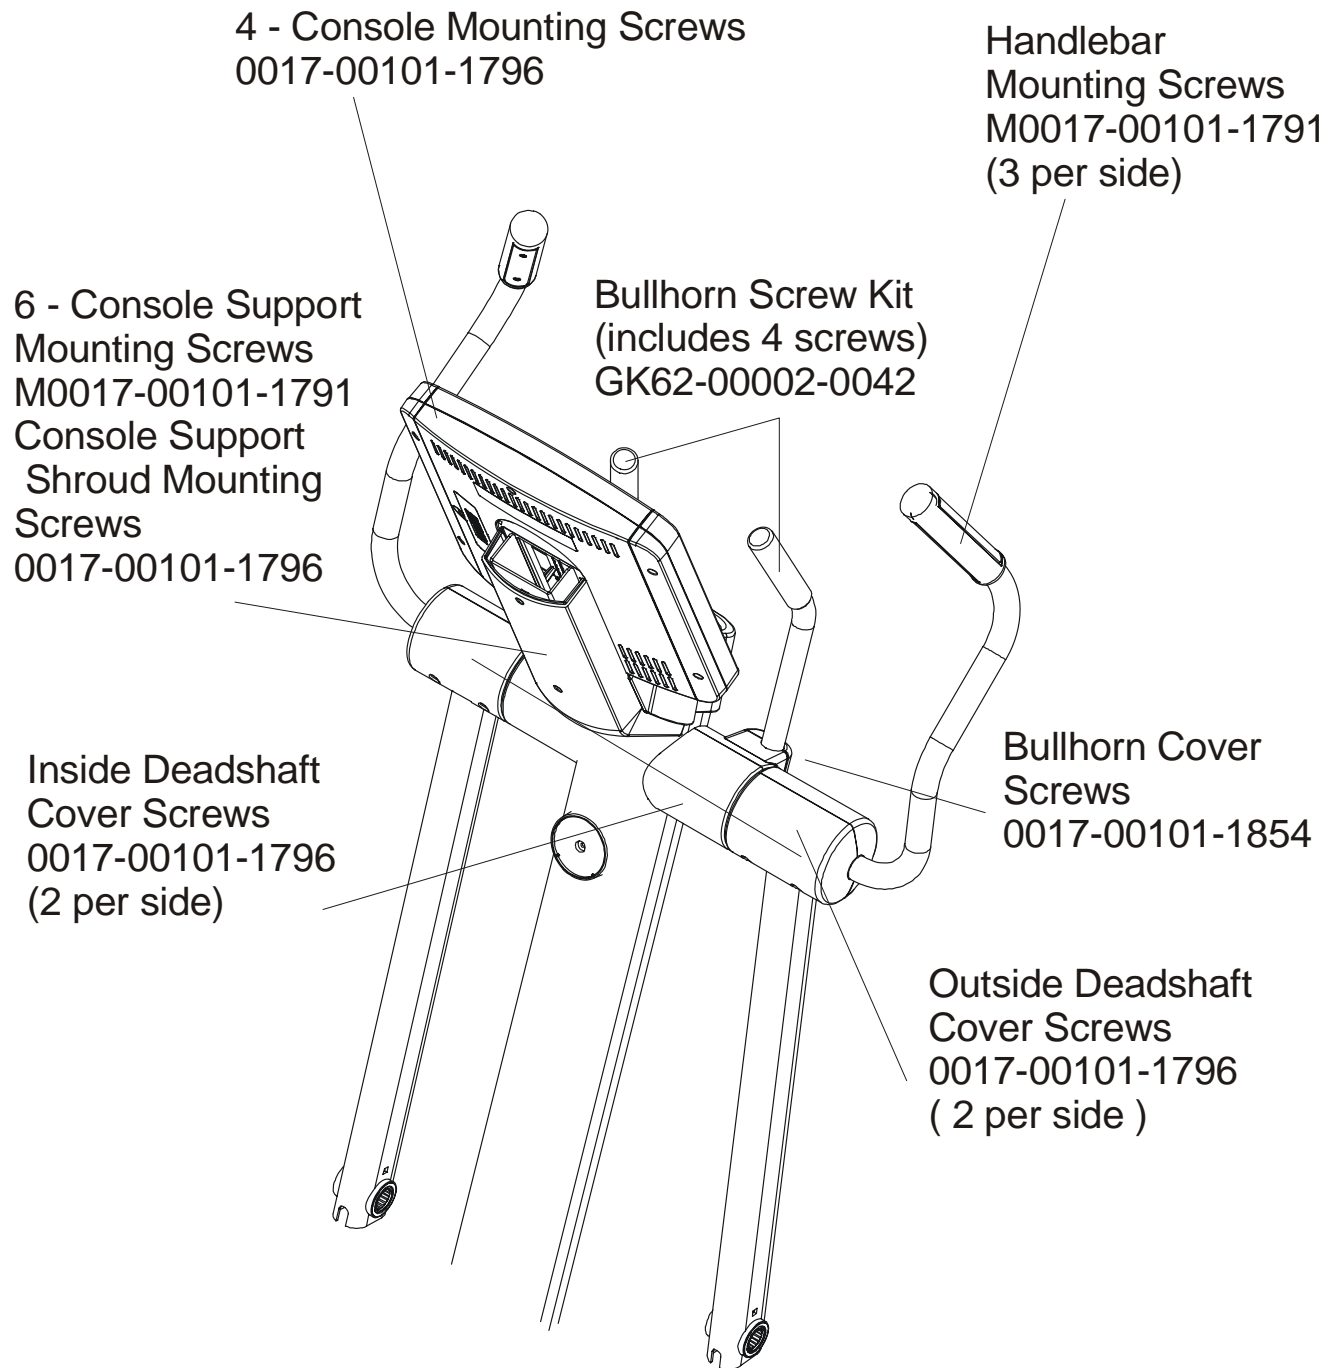

Items Not Shown:

Accessory Tray	0K62-01022-0000
Mounting Screws (2)	0017-00101-1846