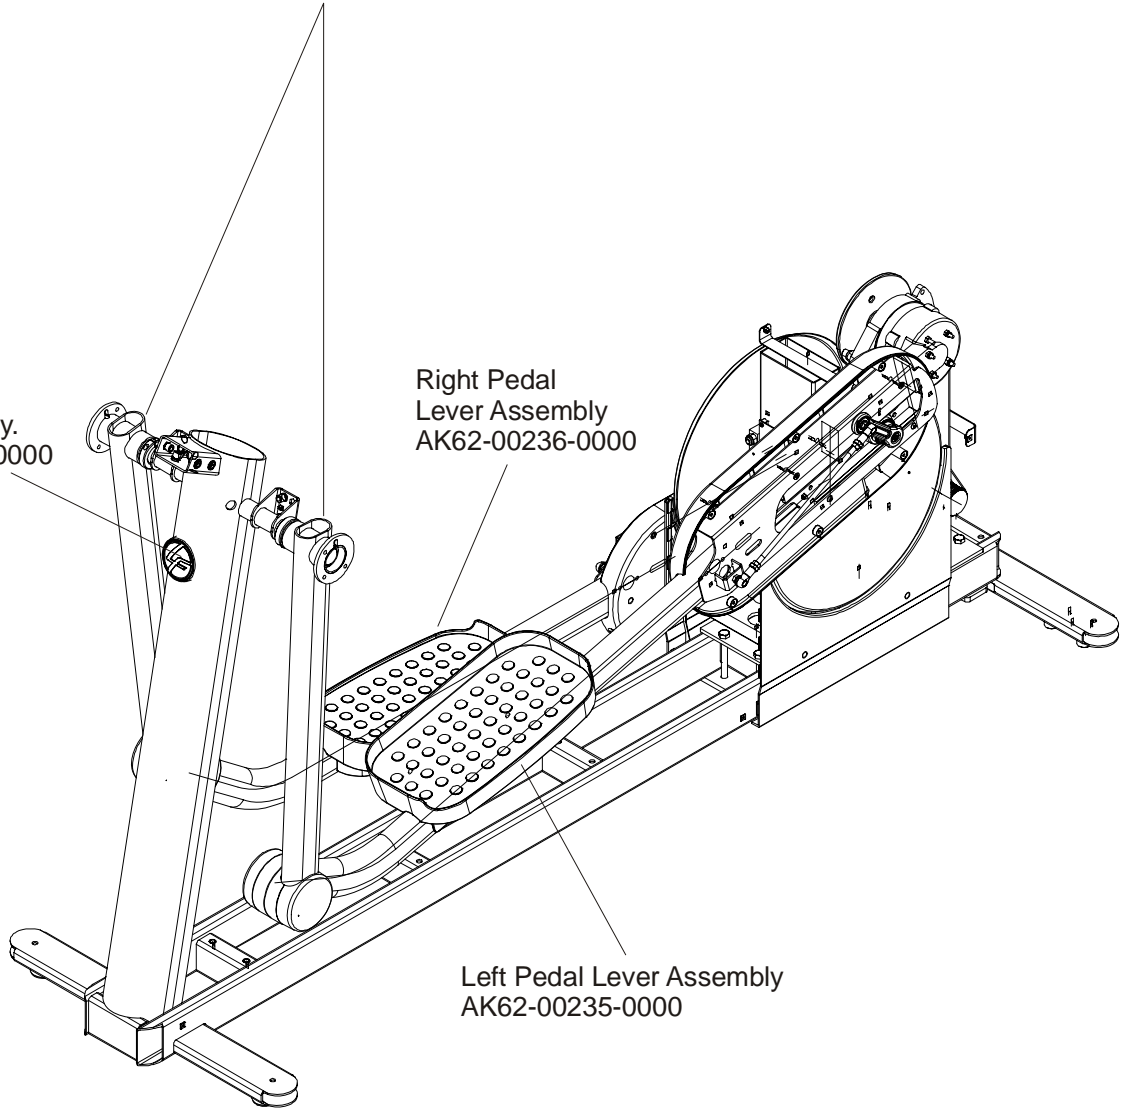

ARCTIC SILVER QUIET DRIVE 95Xi
Rocker Arms and Pedal Levers

95X-0XXX-04
S/N XWJ100000

Rocker Arms Kit
GK62-00002-0070
contents:

- Rocker Arms (2)
- Hardened Spacers (2)
- Oilite Washers (2)
- Retaining Rings (2)
- Loctite 620
- Alcohol pad

Rocker Arms
AK62-00002-0070
Shaft Collar w/Screws
OK61-01259-0000

LF Bug
Medallion Assy.
AK58-00245-0000

Right Pedal
Lever Assembly
AK62-00236-0000

Left Pedal
Lever Assembly
AK62-00235-0000