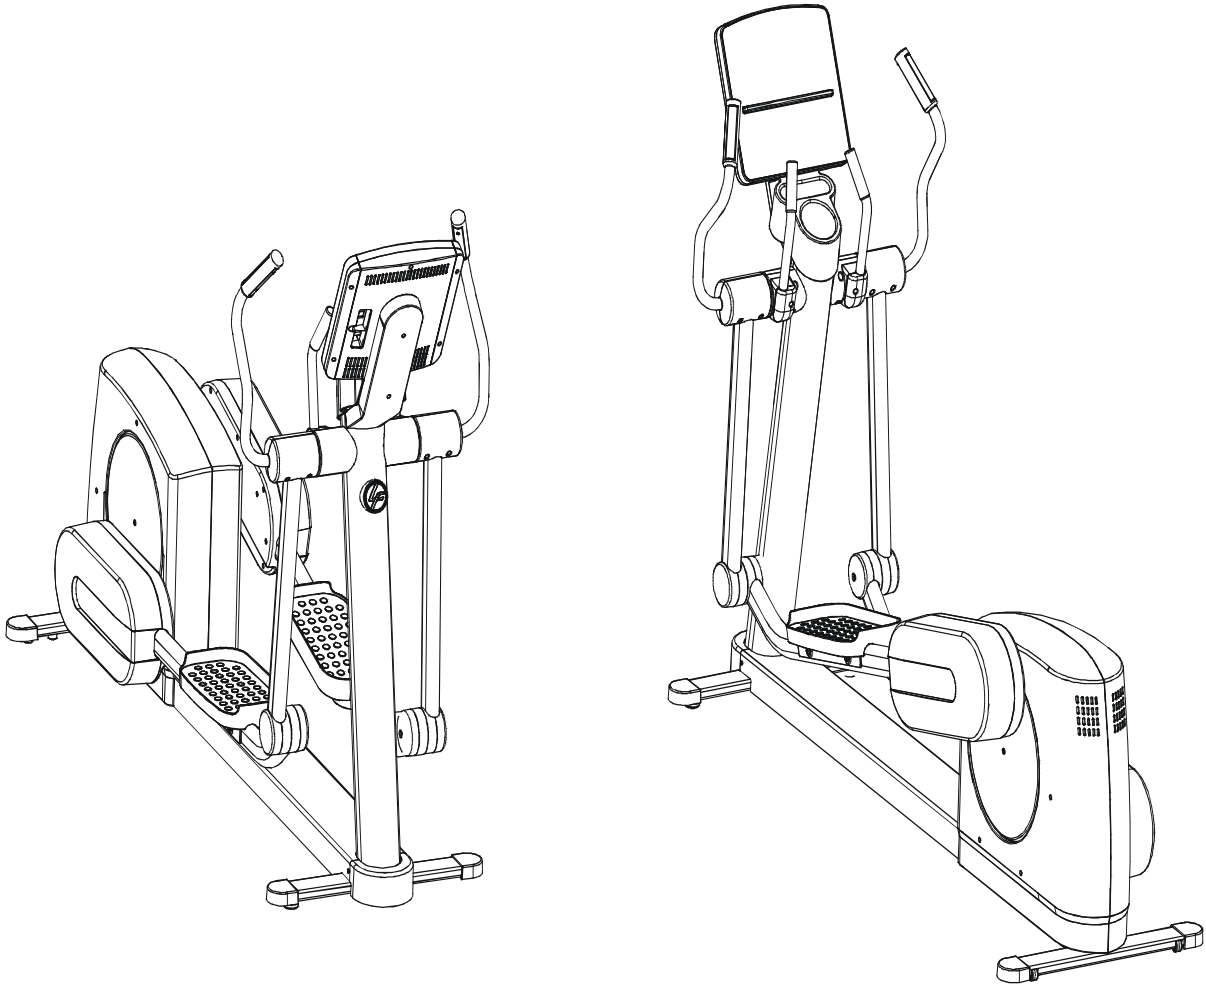

# LifeFitness

ARCTIC SILVER QUIET DRIVE  
CROSS TRAINER 95X-0XXX-04

Customer Support Services  
**PARTS MANUAL** rev 21 Nov 2008

Miscellaneous .....	3
Console Support and Deadshaft Covers .....	4
Handlebars and Bullhorns .....	5
Console and Related Components .....	6
Upper Frame Hardware .....	7
Rocker Arms and Pedal Levers .....	8
Crank Cover and Lower Caps .....	9
Lower Frame Shrouds and Hardware .....	10
Pedal Lever Components .....	11
PCB, Battery, Reed Switch, and Bracket .....	12
Bearing-Insert Assembly .....	13
Crank Arm Pulley Assembly .....	14
Drive Module .....	15
Drive Module Hardware .....	16
Cables .....	17

Description	Part No.
OPERATION MANUAL	M051-00K62-A107
SERVICE MANUAL	M051-00K62-A149
TOUCH UP PAINT: SPRAY CAN .5 OZ BOTTLE W/APPLICATOR .33 OZ PEN	0017-00008-0204 0017-00008-0205 0017-00008-0206
HARDWARE BAG	AK62-00152-0001
ACCESS PANEL ASSEMBLY CONSISTS OF: 120" COAX CABLE 120" POWER EXTENSION CABLE BRACKET F-TYPE PANEL CONNECTOR #8 PLASTIC GROMMET	AK62-00210-0000 AK32-00020-0002 AK32-00078-0001 OK62-01179-0001 0017-00021-2846 0017-00042-0754
PLUG IN OPTION 120/60	GK62-00002-0018
PLUG IN OPTION 240/50 UK	GK62-00002-0019
PLUG IN OPTION 240v AUS	GK62-00002-0020
PLUG IN OPTION 230/50 CONT	GK62-00002-0021

Note: When this model is ordered with an attachable LCD TV it becomes a 95XER-XXXX-04. See the Entertainment parts list marked LCD-0XXX-02 for the part numbers and descriptions for the attachable LCD TV, remote and hardware for this product. This model has both Life Pulse sensors and Telemetry for reading Heart Rate.