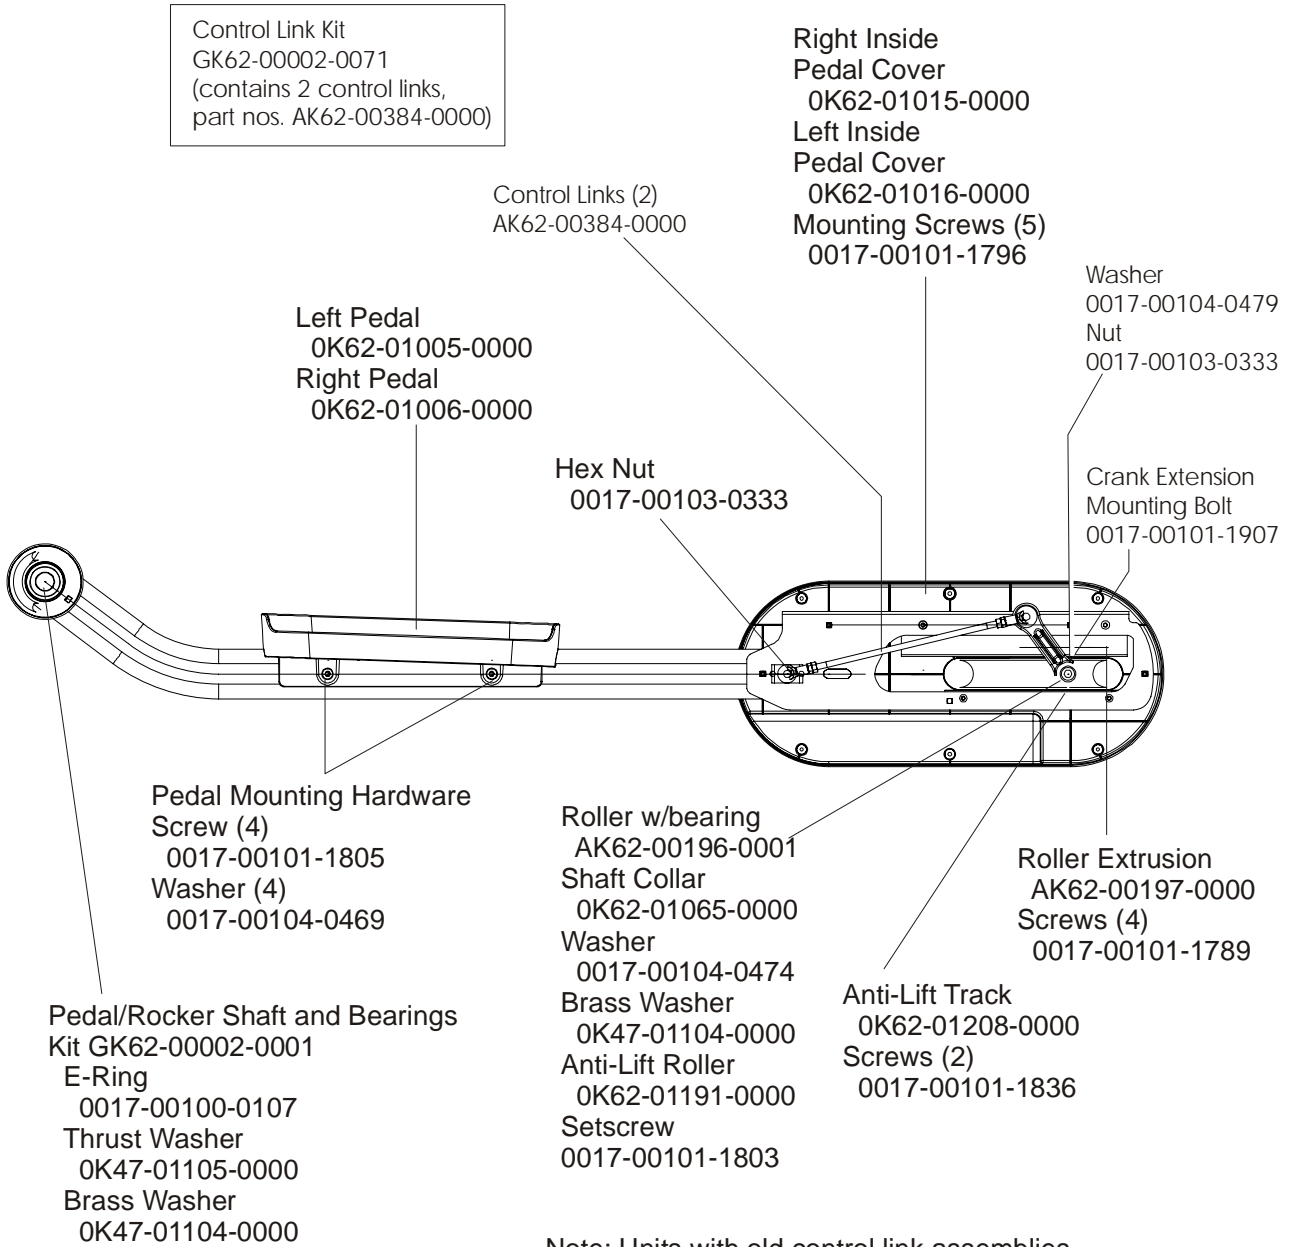

Right Pedal  
Lever Assembly  
AK62-00236-0000

Left Pedal  
Lever Assembly  
AK62-00235-0000

ARCTIC SILVER QUIET DRIVE 95Xi  
Lower Frame Shrouds and Hardware

95X-0XXX-04  
S/N XWJ100000

ARCTIC SILVER QUIET DRIVE 95Xi  
Pedal Lever Assembly Components

95X-0XXX-04  
S/N XWJ100000

Note: Units with old control link assemblies will require kit GK62-00002-0015 when replacing either the tie rod assembly or the crank extension for the first time.

Service Kit-  
GK62-00002-0044  
Includes: