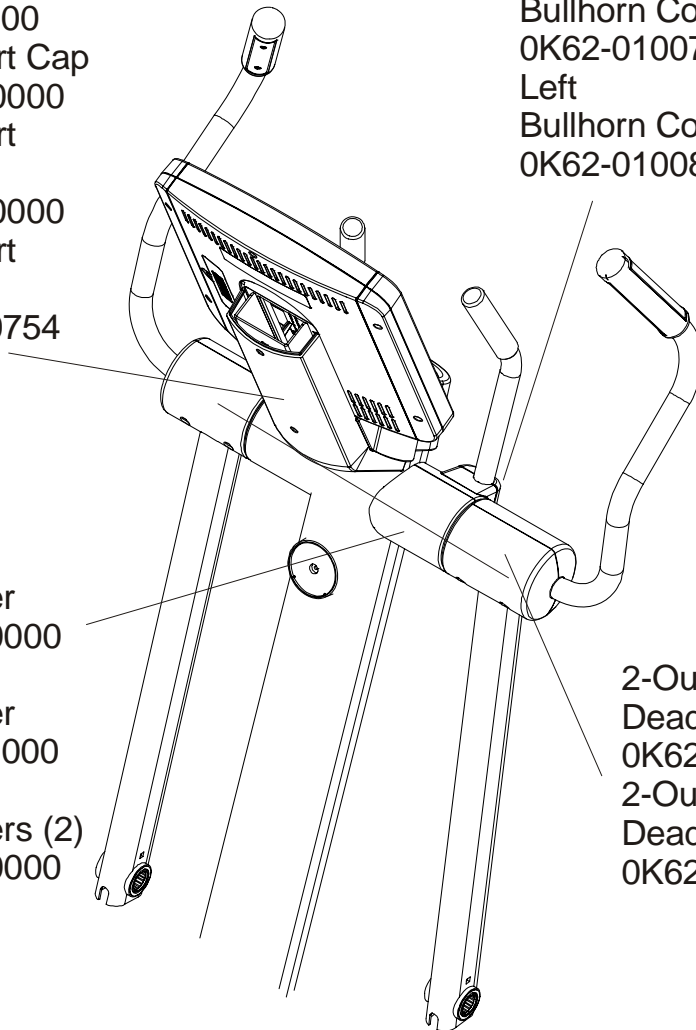

Console Support
AK62-00123-0000
Console Support Cap
OK62-01030-0000
Console Support
Shroud
OK62-01023-0000
Console Support
Grommets
0017-00042-0754

Right
Bullhorn Cover
OK62-01007-0001
Left
Bullhorn Cover
OK62-01008-0001

Right Inside
Deadshaft Cover
OK62-01010-0000
Left Inside
Deadshaft Cover
OK62-01011-0000
Front Inside
Deadshaft Covers (2)
OK62-01009-0000

2-Outside Front
Deadshaft Cover
OK62-01013-0000
2-Outside Rear
Deadshaft Cover
OK62-01012-0000