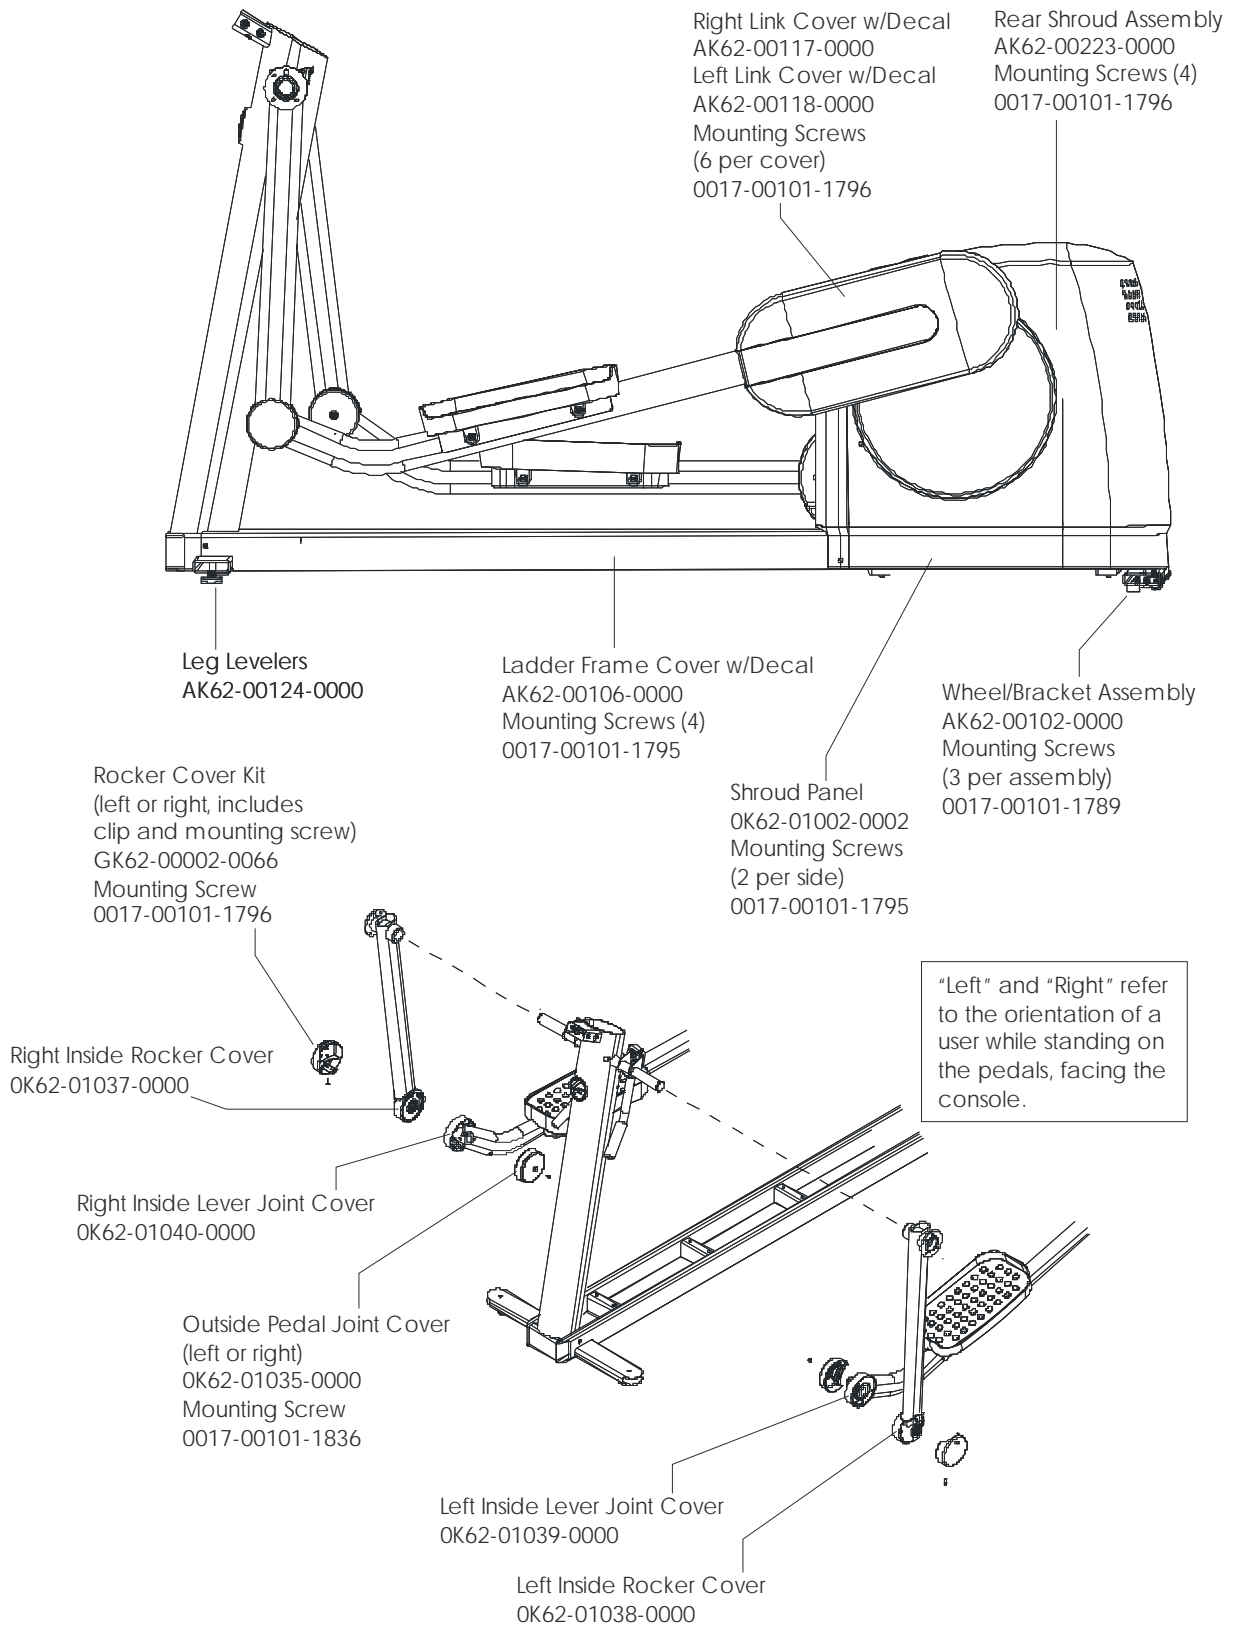

Right Pedal  
Lever Assembly  
AK62-00236-0000

Left Pedal  
Lever Assembly  
AK62-00235-0000

ARCTIC SILVER QUIET DRIVE 95Xi  
Lower Frame Shrouds and Hardware

95X-0XXX-04  
S/N XWJ100000

ARCTIC SILVER QUIET DRIVE 95Xi  
Pedal Lever Assembly Components