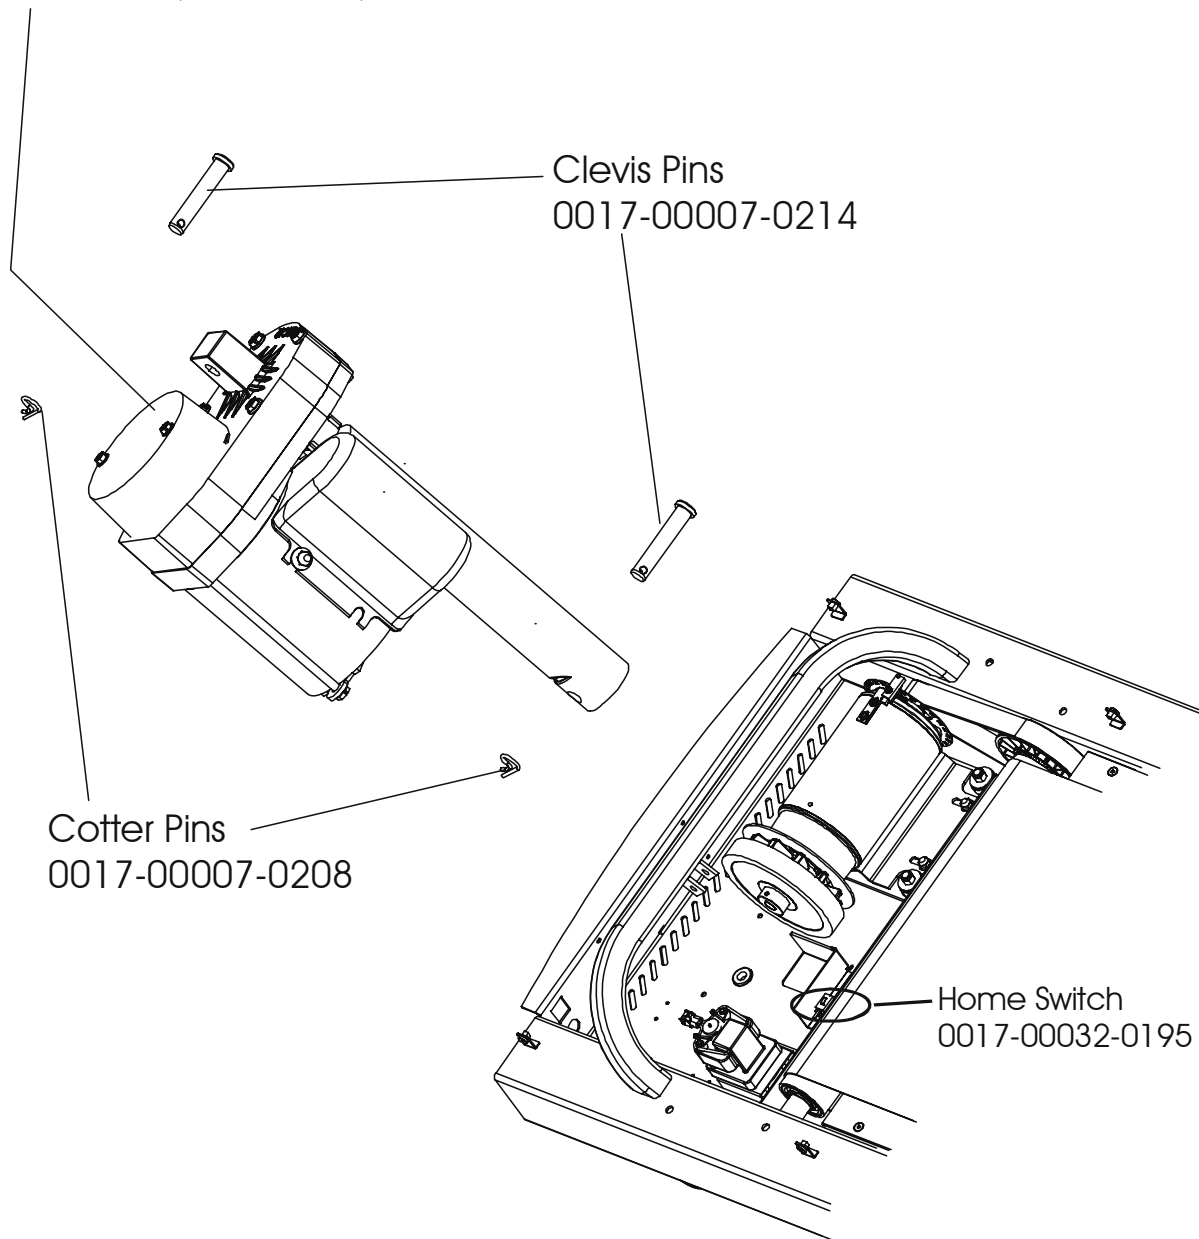

Description	Part No.
OPERATION MANUAL	M051-00K60-A028
SERVICE MANUAL	M051-00K60-A013
TOUCH UP PAINT: SPRAY CAN .5 OZ BOTTLE W/APPLICATOR .33 OZ. PEN	0017-00008-0204 0017-00008-0205 0017-00008-0206
HARDWARE BAG	AK60-00053-0001

Stop Key/
 Tether Assembly
 AK60-00101-0000

Language	Console Assembly	Console Front Assembly
English	AK60-00111-0001	AK60-00108-0001
German	AK60-00111-0003	AK60-00108-0003
Spanish	AK60-00111-0004	AK60-00108-0004
Japanese	AK60-00111-0006	AK60-00108-0006
French	AK60-00111-0007	AK60-00108-0007
Italian	AK60-00111-0008	AK60-00108-0008
Dutch	AK60-00111-0009	AK60-00108-0009
Portuguese	AK60-00111-0010	AK60-00108-0010

Lift Arm Wheel
OK60-01020-0000
Cap, Tube End
OK60-01092-0000
Cotter Pin
0017-00007-0208
Clevis Pin
0017-00007-0271

Lift Frame Assembly
AK60-00065-0000

Lift Motor
OK60-01094-0000 (120v)
OK60-01166-0000(220v/60Hz)