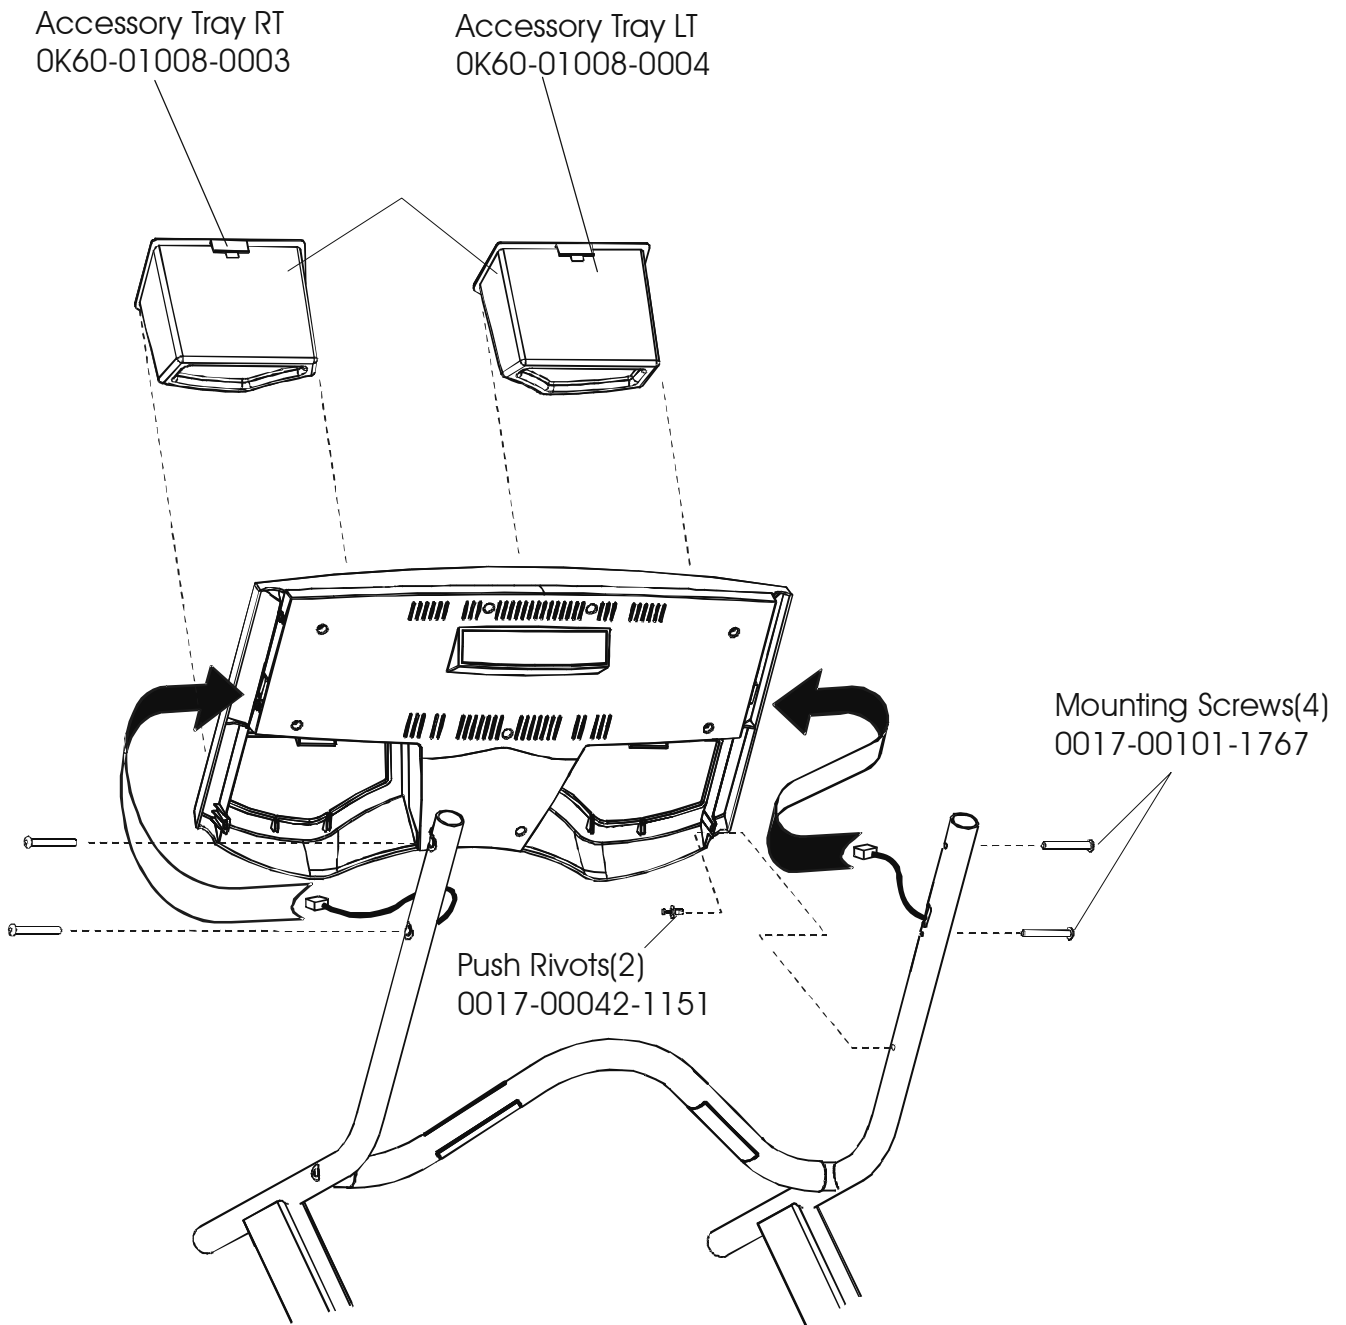

LifeFitness

Arctic Silver 91T Treadmill

Customer Support Services
PARTS MANUAL rev. 12 Apr 2012

MISCELLANEOUS	3
CONSOLE ASSEMBLY (PAGE 1 OF 3)	4
CONSOLE ASSEMBLY (PAGE 2 OF 3)	5
CONSOLE ASSEMBLY (PAGE 3 OF 3)	6
MOTOR COVER, LEVELER, AND END CAPS	7
ERGO BAR AND UPRIGHT ASSEMBLY	8
ACCESSORY TRAYS	9
BELT, DECK, AND ROLLERS.....	10
LIFESPINGS AND ANTI-STATIC TINSEL.....	11
LIFT FRAME ASSEMBLY	12
LIFT MOTOR AND HOME SWITCH	13
DRIVE MOTOR ASSEMBLY	14
WAX MOTOR, BAG, NOZZLE, AND BRACKET	15
SENSORS	16
REAR ROLLER COVER GUARDS	17
DC CONTROLLER AND ON/OFF SWITCH	18
LINE FILTER AND LINE CORD	19
CABLES	20

Description	Part No.
OPERATION MANUAL	M051-00K60-A028
SERVICE MANUAL	M051-00K60-A013
TOUCH UP PAINT: SPRAY CAN .5 OZ BOTTLE W/APPLICATOR .33 OZ. PEN	0017-00008-0204 0017-00008-0205 0017-00008-0206
HARDWARE BAG	AK60-00053-0001

Stop Key/
 Tether Assembly
 AK60-00101-0000

Language	Console Assembly	Console Front Assembly
English	AK60-00111-0001	AK60-00108-0001
German	AK60-00111-0003	AK60-00108-0003
Spanish	AK60-00111-0004	AK60-00108-0004
Japanese	AK60-00111-0006	AK60-00108-0006
French	AK60-00111-0007	AK60-00108-0007
Italian	AK60-00111-0008	AK60-00108-0008
Dutch	AK60-00111-0009	AK60-00108-0009
Portuguese	AK60-00111-0010	AK60-00108-0010

Lift Arm Wheel
OK60-01020-0000
Cap, Tube End
OK60-01092-0000
Cotter Pin
0017-00007-0208
Clevis Pin
0017-00007-0271

Lift Frame Assembly
AK60-00065-0000

Lift Motor
OK60-01094-0000 (120v)
OK60-01166-0000(220v/60Hz)