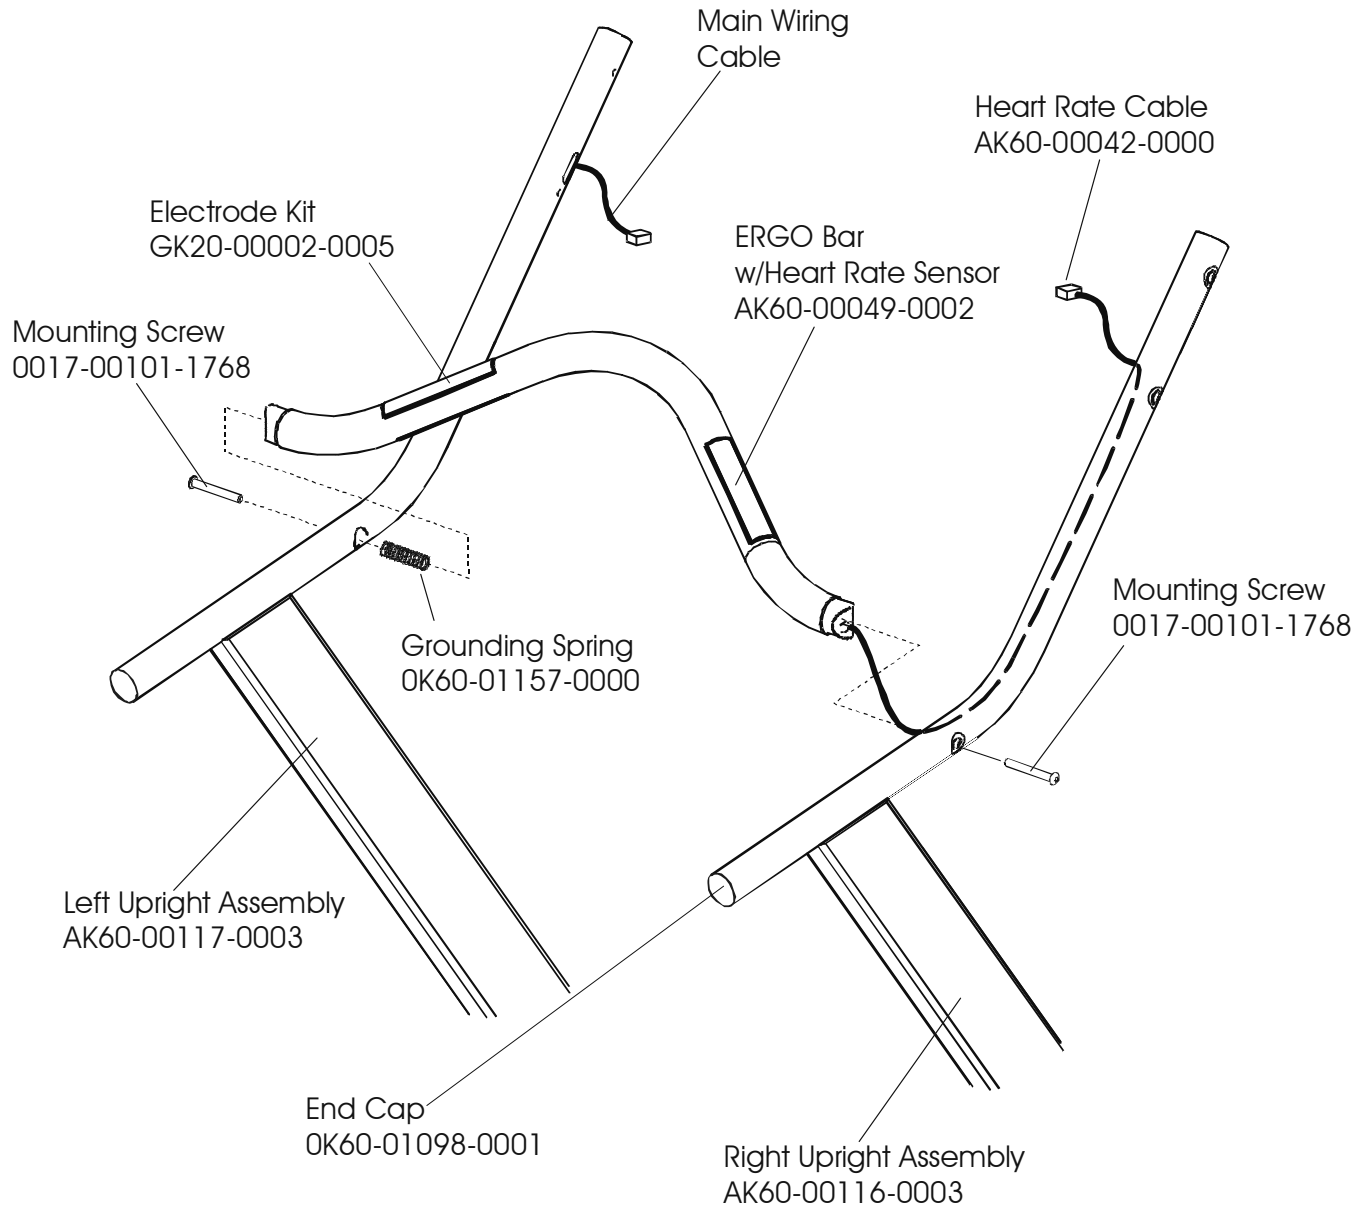

LifeFitness

Arctic Silver 91T Treadmill

Customer Support Services
PARTS MANUAL rev. 12 Apr 2012

MISCELLANEOUS	3
CONSOLE ASSEMBLY (PAGE 1 OF 3)	4
CONSOLE ASSEMBLY (PAGE 2 OF 3)	5
CONSOLE ASSEMBLY (PAGE 3 OF 3)	6
MOTOR COVER, LEVELER, AND END CAPS	7
ERGO BAR AND UPRIGHT ASSEMBLY	8
ACCESSORY TRAYS	9
BELT, DECK, AND ROLLERS.....	10
LIFESPINGS AND ANTI-STATIC TINSEL.....	11
LIFT FRAME ASSEMBLY	12
LIFT MOTOR AND HOME SWITCH	13
DRIVE MOTOR ASSEMBLY	14
WAX MOTOR, BAG, NOZZLE, AND BRACKET	15
SENSORS	16
REAR ROLLER COVER GUARDS	17
DC CONTROLLER AND ON/OFF SWITCH	18
LINE FILTER AND LINE CORD	19
CABLES	20

Description	Part No.
OPERATION MANUAL	M051-00K60-A028
SERVICE MANUAL	M051-00K60-A013
TOUCH UP PAINT: SPRAY CAN .5 OZ BOTTLE W/APPLICATOR .33 OZ. PEN	0017-00008-0204 0017-00008-0205 0017-00008-0206
HARDWARE BAG	AK60-00053-0001

Stop Key/
 Tether Assembly
 AK60-00101-0000

Language	Console Assembly	Console Front Assembly
English	AK60-00111-0001	AK60-00108-0001
German	AK60-00111-0003	AK60-00108-0003
Spanish	AK60-00111-0004	AK60-00108-0004
Japanese	AK60-00111-0006	AK60-00108-0006
French	AK60-00111-0007	AK60-00108-0007
Italian	AK60-00111-0008	AK60-00108-0008
Dutch	AK60-00111-0009	AK60-00108-0009
Portuguese	AK60-00111-0010	AK60-00108-0010

Lift Arm Wheel
OK60-01020-0000
Cap, Tube End
OK60-01092-0000
Cotter Pin
0017-00007-0208
Clevis Pin
0017-00007-0271

Lift Frame Assembly
AK60-00065-0000

Lift Motor
OK60-01094-0000 (120v)
OK60-01166-0000(220v/60Hz)