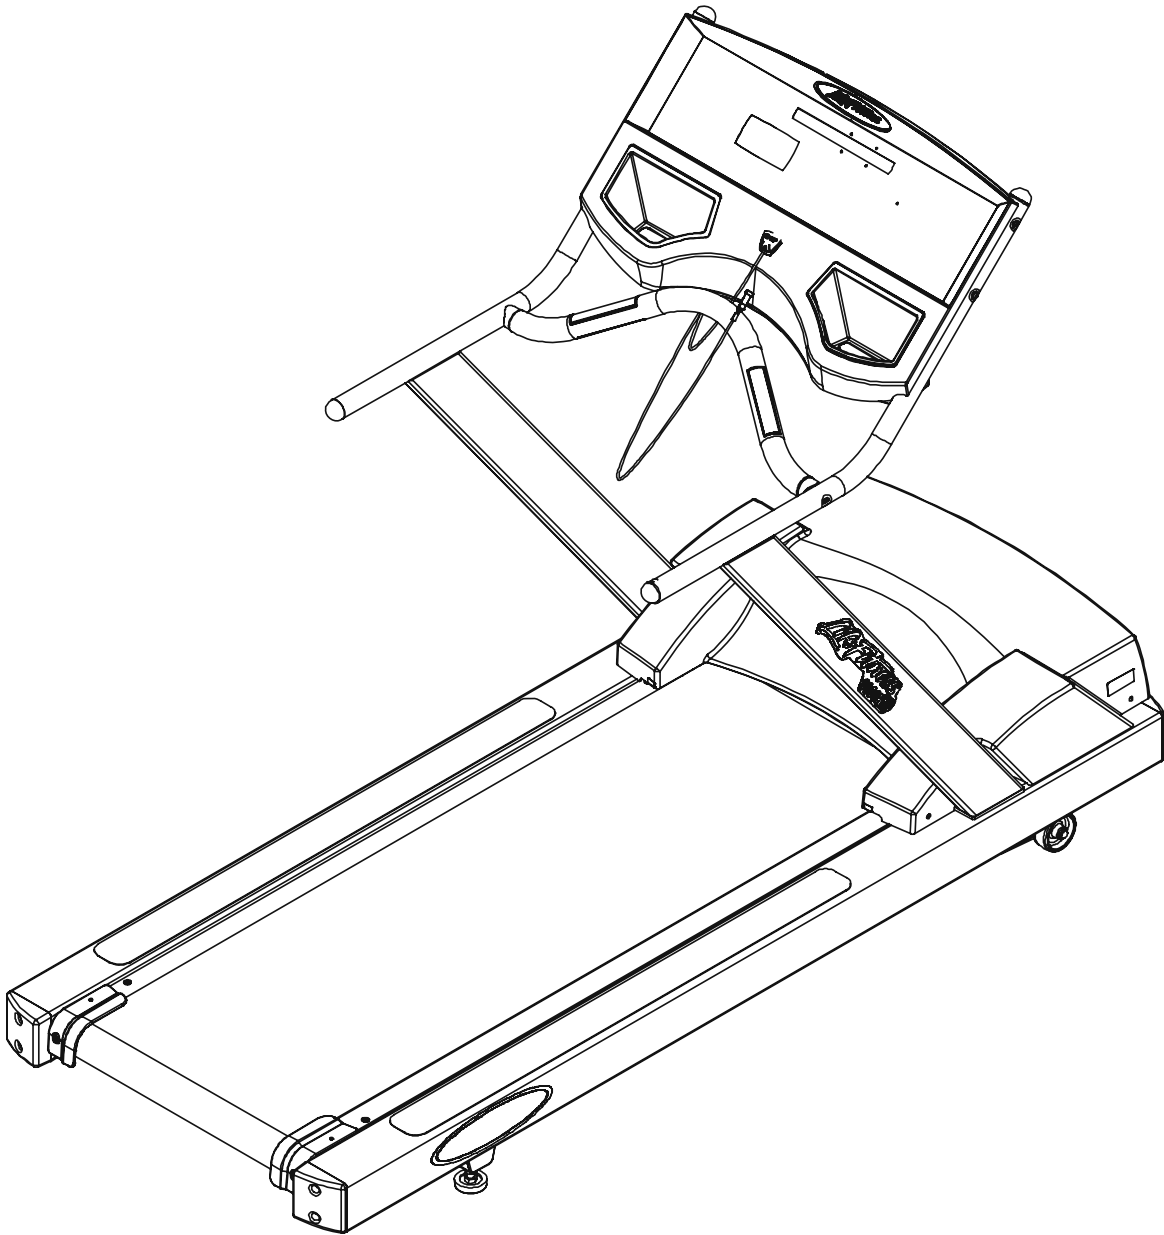

LifeFitness

Arctic Silver 91T Treadmill

Customer Support Services
PARTS MANUAL rev. 12 Apr 2012

MISCELLANEOUS	3
CONSOLE ASSEMBLY (PAGE 1 OF 3)	4
CONSOLE ASSEMBLY (PAGE 2 OF 3)	5
CONSOLE ASSEMBLY (PAGE 3 OF 3)	6
MOTOR COVER, LEVELER, AND END CAPS	7
ERGO BAR AND UPRIGHT ASSEMBLY	8
ACCESSORY TRAYS	9
BELT, DECK, AND ROLLERS.....	10
LIFESPINGS AND ANTI-STATIC TINSEL.....	11
LIFT FRAME ASSEMBLY	12
LIFT MOTOR AND HOME SWITCH	13
DRIVE MOTOR ASSEMBLY	14
WAX MOTOR, BAG, NOZZLE, AND BRACKET	15
SENSORS	16
REAR ROLLER COVER GUARDS	17
DC CONTROLLER AND ON/OFF SWITCH	18
LINE FILTER AND LINE CORD	19
CABLES	20

Description	Part No.
OPERATION MANUAL	M051-00K60-A028
SERVICE MANUAL	M051-00K60-A013
TOUCH UP PAINT: SPRAY CAN .5 OZ BOTTLE W/APPLICATOR .33 OZ. PEN	0017-00008-0204 0017-00008-0205 0017-00008-0206
HARDWARE BAG	AK60-00053-0001

Lift Arm Wheel
OK60-01020-0000
Cap, Tube End
OK60-01092-0000
Cotter Pin
0017-00007-0208
Clevis Pin
0017-00007-0271

Lift Frame Assembly
AK60-00065-0000

Lift Motor
OK60-01094-0000 (120v)
OK60-01166-0000(220v/60Hz)