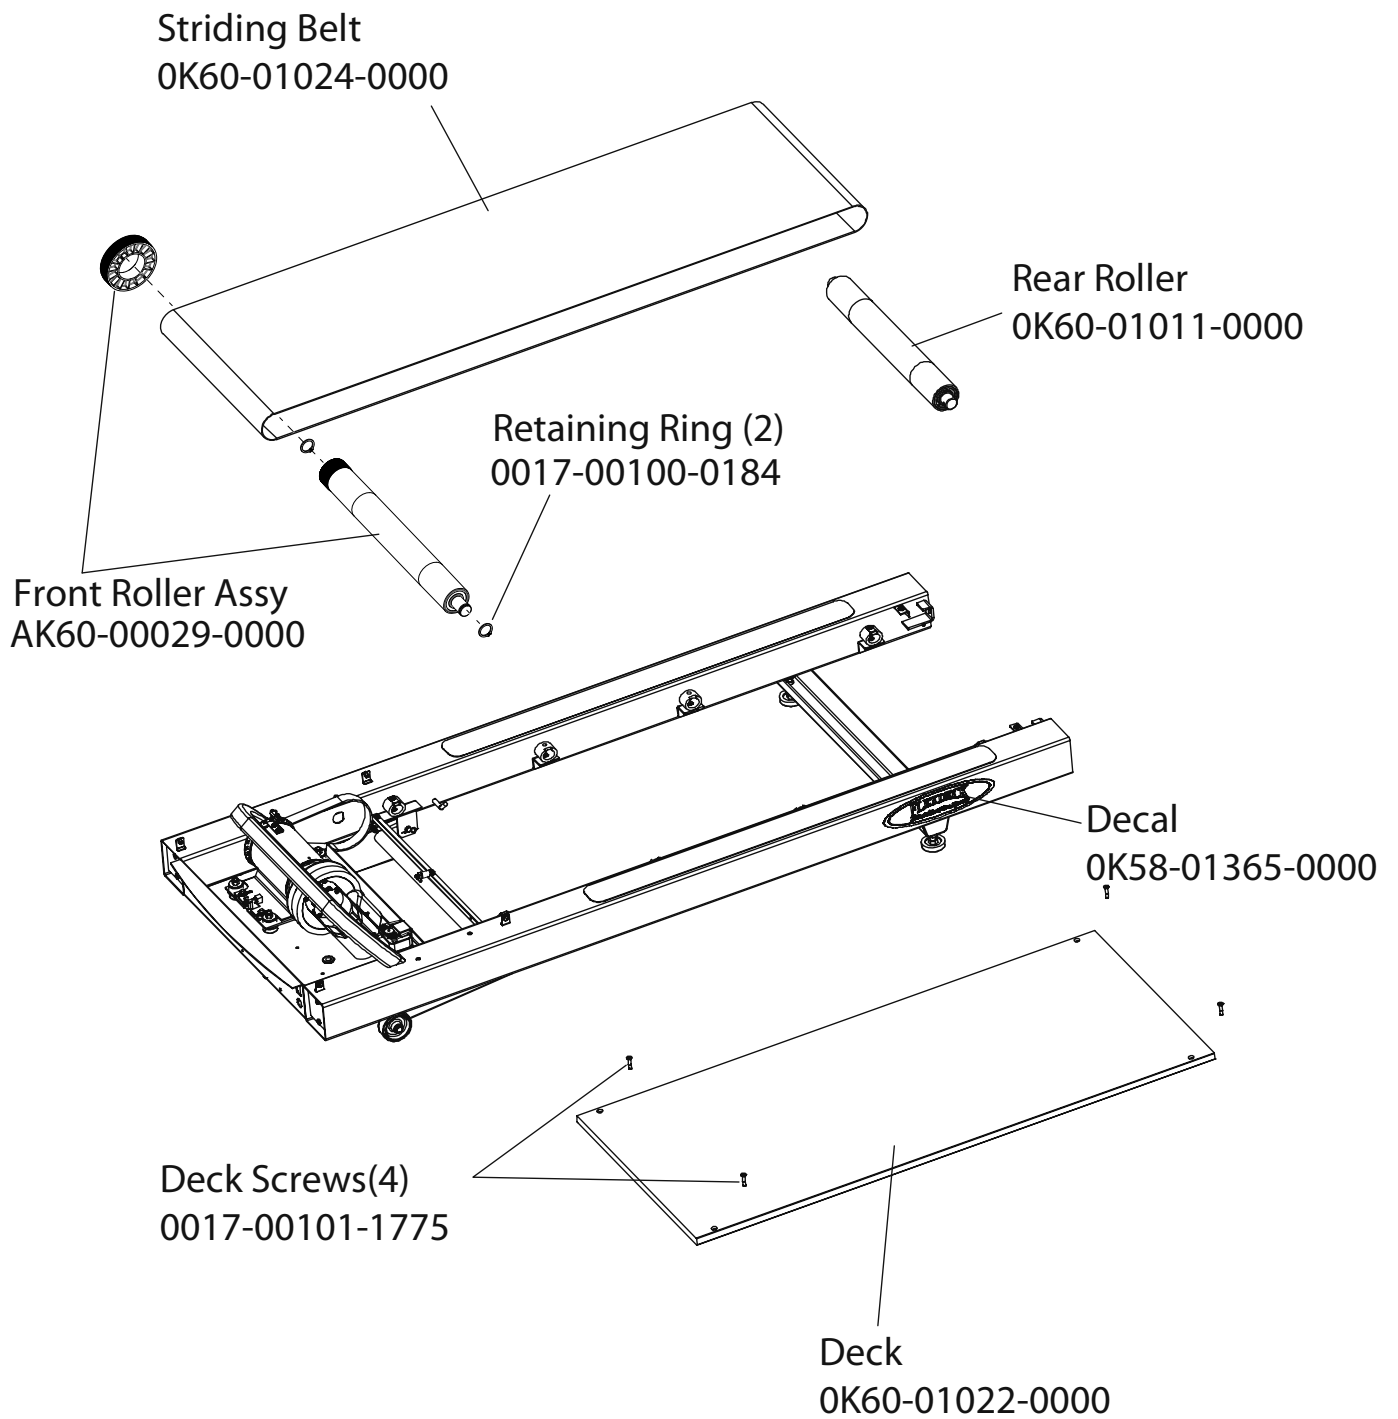

LifeFitness

Arctic Silver 91T Treadmill

Customer Support Services
PARTS MANUAL rev. 12 Apr 2012

MISCELLANEOUS	3
CONSOLE ASSEMBLY (PAGE 1 OF 3)	4
CONSOLE ASSEMBLY (PAGE 2 OF 3)	5
CONSOLE ASSEMBLY (PAGE 3 OF 3)	6
MOTOR COVER, LEVELER, AND END CAPS	7
ERGO BAR AND UPRIGHT ASSEMBLY	8
ACCESSORY TRAYS	9
BELT, DECK, AND ROLLERS.....	10
LIFESPINGS AND ANTI-STATIC TINSEL.....	11
LIFT FRAME ASSEMBLY	12
LIFT MOTOR AND HOME SWITCH	13
DRIVE MOTOR ASSEMBLY	14
WAX MOTOR, BAG, NOZZLE, AND BRACKET	15
SENSORS	16
REAR ROLLER COVER GUARDS	17
DC CONTROLLER AND ON/OFF SWITCH	18
LINE FILTER AND LINE CORD	19
CABLES	20

Stop Key/
 Tether Assembly
 AK60-00101-0000

Language	Console Assembly	Console Front Assembly
English	AK60-00111-0001	AK60-00108-0001
German	AK60-00111-0003	AK60-00108-0003
Spanish	AK60-00111-0004	AK60-00108-0004
Japanese	AK60-00111-0006	AK60-00108-0006
French	AK60-00111-0007	AK60-00108-0007
Italian	AK60-00111-0008	AK60-00108-0008
Dutch	AK60-00111-0009	AK60-00108-0009
Portuguese	AK60-00111-0010	AK60-00108-0010