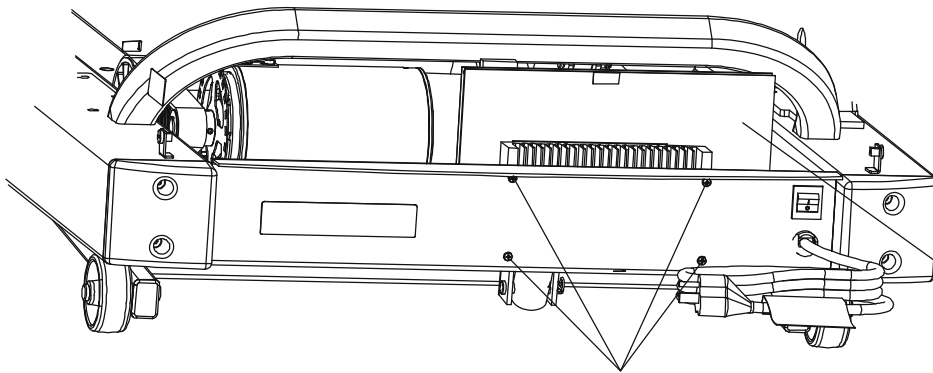

DC Controller
Mounting Screws(4)
0017-00101-0162

DC Controller
GK60-00002-0002
100-120 Volts/50-60 Hz
GK60-00002-0003
200+ Volts/50-60 Hz