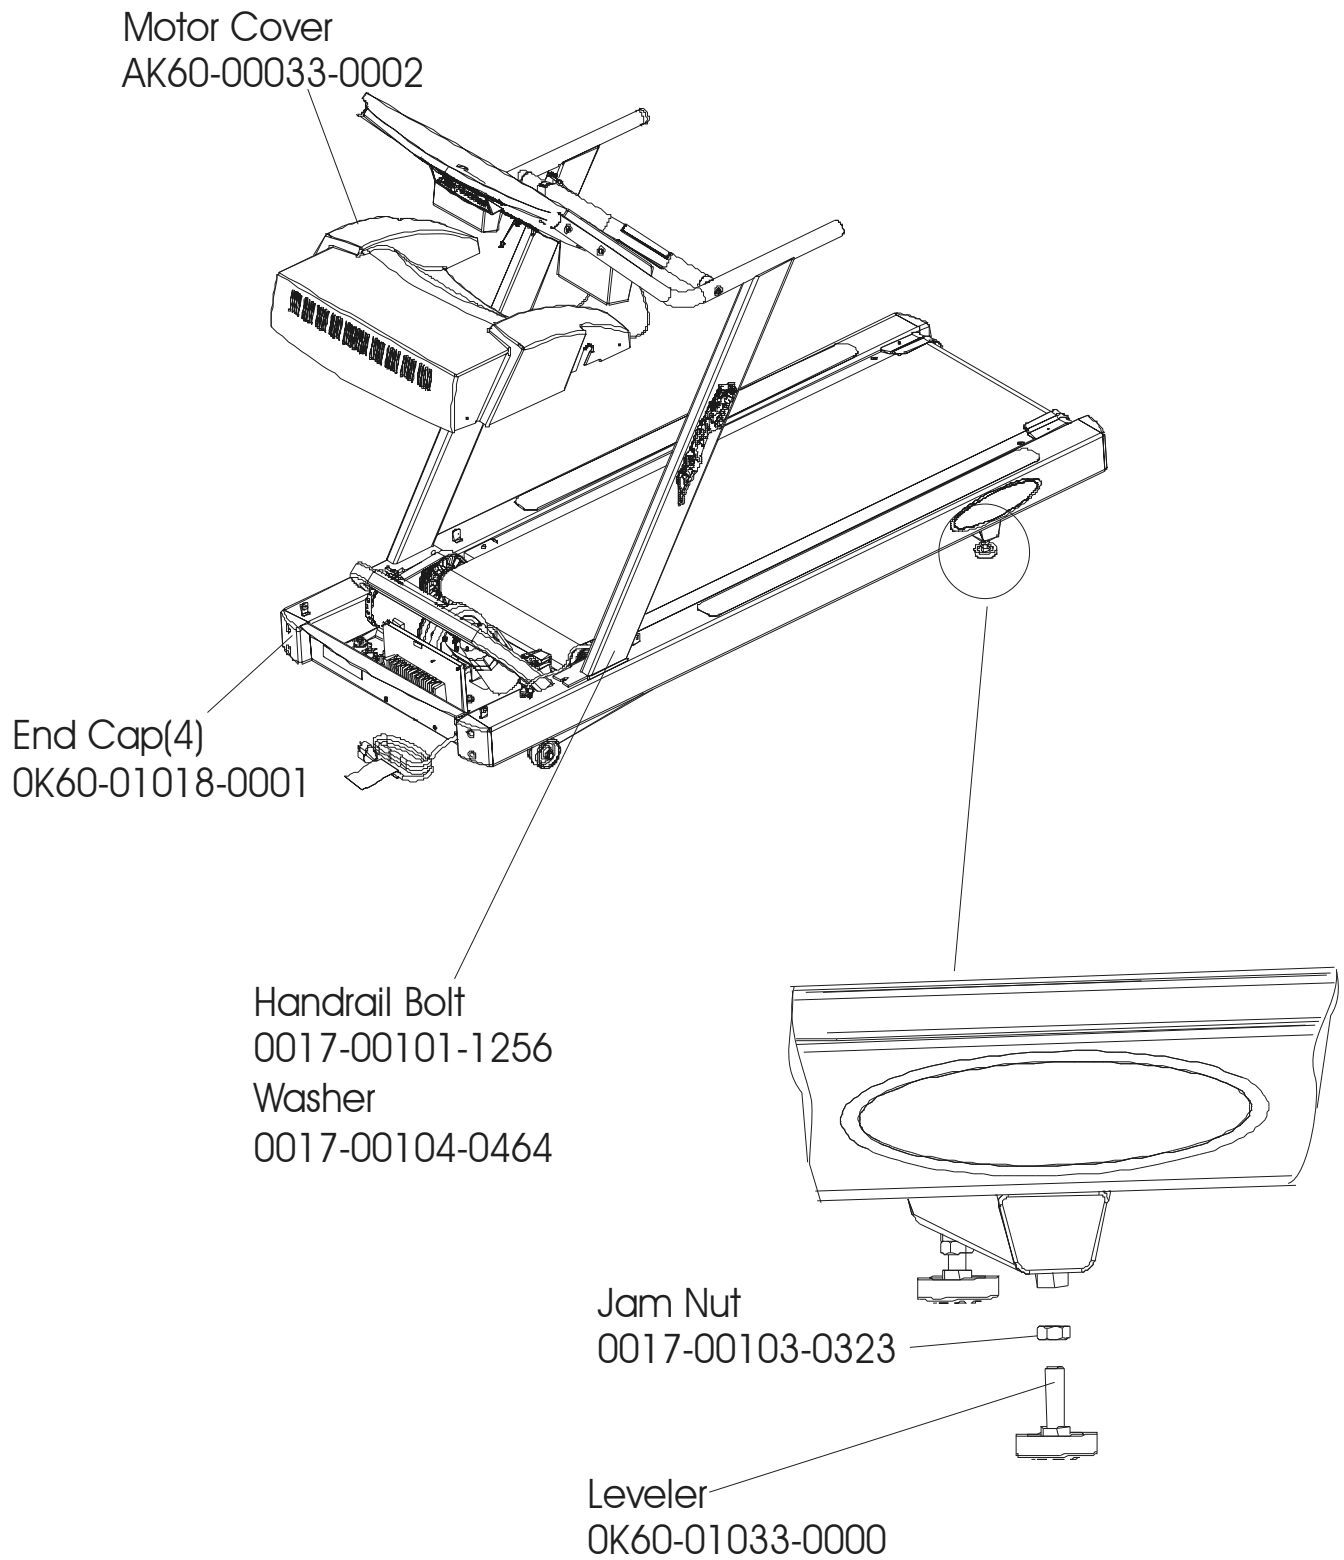

LifeFitness

Arctic Silver 91T Treadmill

Customer Support Services
PARTS MANUAL rev. 12 Apr 2012

MISCELLANEOUS	3
CONSOLE ASSEMBLY (PAGE 1 OF 3)	4
CONSOLE ASSEMBLY (PAGE 2 OF 3)	5
CONSOLE ASSEMBLY (PAGE 3 OF 3)	6
MOTOR COVER, LEVELER, AND END CAPS	7
ERGO BAR AND UPRIGHT ASSEMBLY	8
ACCESSORY TRAYS	9
BELT, DECK, AND ROLLERS.....	10
LIFESPINGS AND ANTI-STATIC TINSEL.....	11
LIFT FRAME ASSEMBLY	12
LIFT MOTOR AND HOME SWITCH	13
DRIVE MOTOR ASSEMBLY	14
WAX MOTOR, BAG, NOZZLE, AND BRACKET	15
SENSORS	16
REAR ROLLER COVER GUARDS	17
DC CONTROLLER AND ON/OFF SWITCH	18
LINE FILTER AND LINE CORD	19
CABLES	20

Description	Part No.
OPERATION MANUAL	M051-00K60-A028
SERVICE MANUAL	M051-00K60-A013
TOUCH UP PAINT: SPRAY CAN .5 OZ BOTTLE W/APPLICATOR .33 OZ. PEN	0017-00008-0204 0017-00008-0205 0017-00008-0206
HARDWARE BAG	AK60-00053-0001

Stop Key/
 Tether Assembly
 AK60-00101-0000

Language	Console Assembly	Console Front Assembly
English	AK60-00111-0001	AK60-00108-0001
German	AK60-00111-0003	AK60-00108-0003
Spanish	AK60-00111-0004	AK60-00108-0004
Japanese	AK60-00111-0006	AK60-00108-0006
French	AK60-00111-0007	AK60-00108-0007
Italian	AK60-00111-0008	AK60-00108-0008
Dutch	AK60-00111-0009	AK60-00108-0009
Portuguese	AK60-00111-0010	AK60-00108-0010

Lift Arm Wheel
OK60-01020-0000
Cap, Tube End
OK60-01092-0000
Cotter Pin
0017-00007-0208
Clevis Pin
0017-00007-0271

Lift Frame Assembly
AK60-00065-0000

Lift Motor
OK60-01094-0000 (120v)
OK60-01166-0000(220v/60Hz)