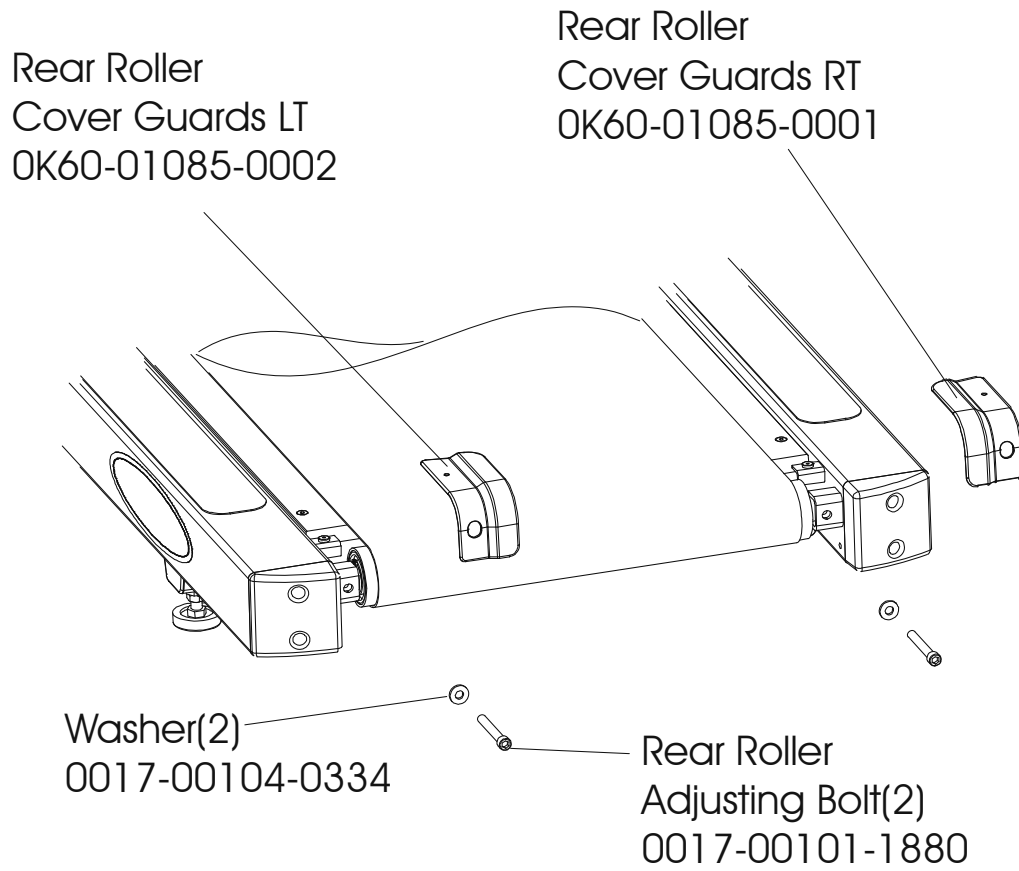

Motor; Bleed Cable
AK60-00098-0000

Mounting Nuts(4)
0017-00103-0132

ARCTIC SILVER 91T
Wax Pump, Bag, Nozzle, and Bracket

91T-0XXX-02
S/N ATX100000 and up

DC Controller
Mounting Screws(4)
0017-00101-0162

DC Controller
GK60-00002-0002
100-120 Volts/50-60 Hz
GK60-00002-0003
200+ Volts/50-60 Hz