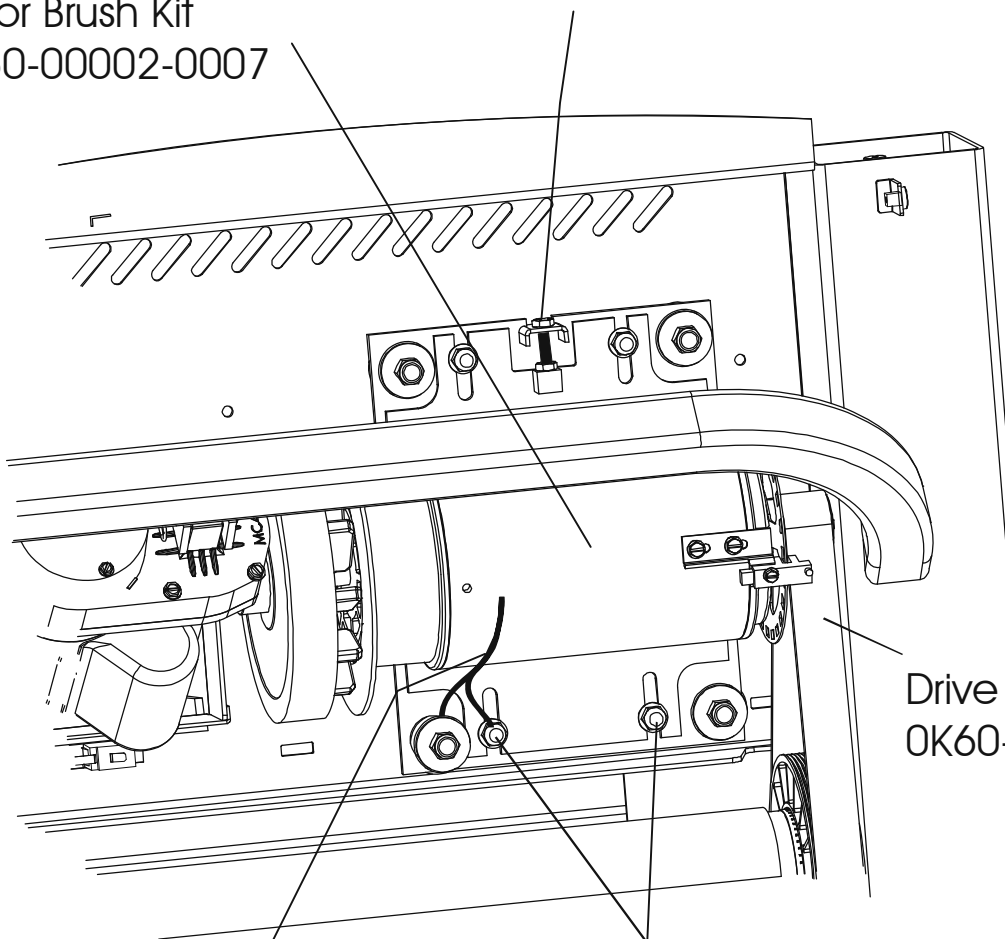

Drive Motor Assembly
AK60-00081-0001
Motor Brush Kit
GK60-00002-0007

Tensioning Bolt
0017-00101-1283

Drive Belt
OK60-01025-0000

Motor; Bleed Cable
AK60-00098-0000

Mounting Nuts(4)
0017-00103-0132