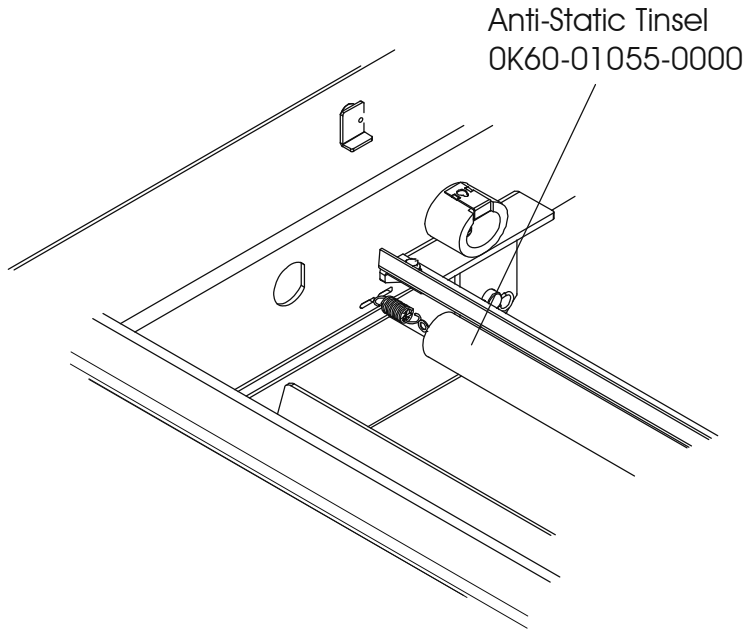

Stop Key/
 Tether Assembly
 AK60-00101-0000

Language	Console Assembly	Console Front Assembly
English	AK60-00111-0001	AK60-00108-0001
German	AK60-00111-0003	AK60-00108-0003
Spanish	AK60-00111-0004	AK60-00108-0004
Japanese	AK60-00111-0006	AK60-00108-0006
French	AK60-00111-0007	AK60-00108-0007
Italian	AK60-00111-0008	AK60-00108-0008
Dutch	AK60-00111-0009	AK60-00108-0009
Portuguese	AK60-00111-0010	AK60-00108-0010