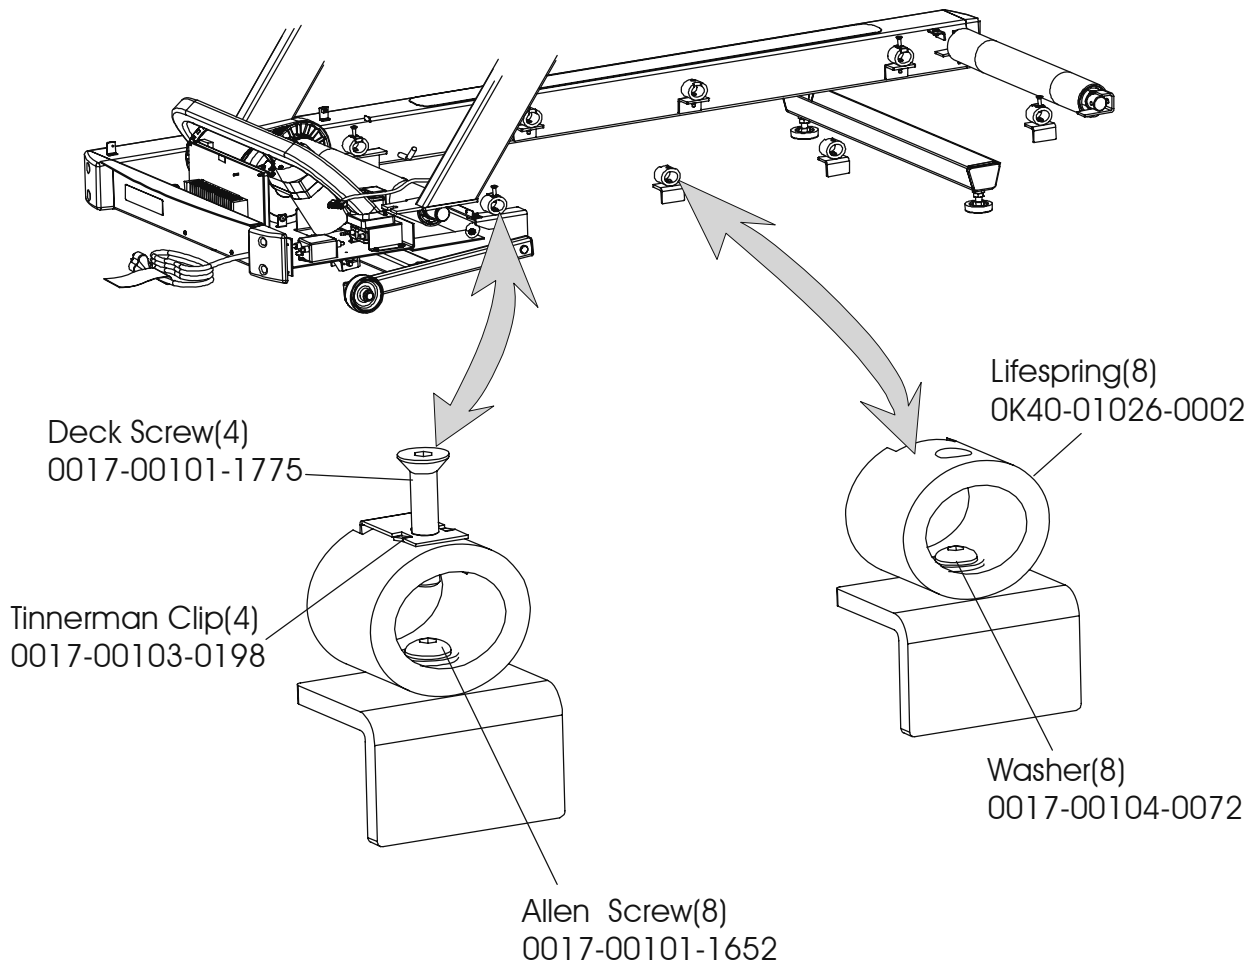

LifeFitness

Arctic Silver 91T Treadmill

Customer Support Services
PARTS MANUAL rev. 12 Apr 2012

MISCELLANEOUS	3
CONSOLE ASSEMBLY (PAGE 1 OF 3)	4
CONSOLE ASSEMBLY (PAGE 2 OF 3)	5
CONSOLE ASSEMBLY (PAGE 3 OF 3)	6
MOTOR COVER, LEVELER, AND END CAPS	7
ERGO BAR AND UPRIGHT ASSEMBLY	8
ACCESSORY TRAYS	9
BELT, DECK, AND ROLLERS.....	10
LIFESPINGS AND ANTI-STATIC TINSEL.....	11
LIFT FRAME ASSEMBLY	12
LIFT MOTOR AND HOME SWITCH	13
DRIVE MOTOR ASSEMBLY	14
WAX MOTOR, BAG, NOZZLE, AND BRACKET	15
SENSORS	16
REAR ROLLER COVER GUARDS	17
DC CONTROLLER AND ON/OFF SWITCH	18
LINE FILTER AND LINE CORD	19
CABLES	20

Description	Part No.
OPERATION MANUAL	M051-00K60-A028
SERVICE MANUAL	M051-00K60-A013
TOUCH UP PAINT: SPRAY CAN .5 OZ BOTTLE W/APPLICATOR .33 OZ. PEN	0017-00008-0204 0017-00008-0205 0017-00008-0206
HARDWARE BAG	AK60-00053-0001

Stop Key/
 Tether Assembly
 AK60-00101-0000

Language	Console Assembly	Console Front Assembly
English	AK60-00111-0001	AK60-00108-0001
German	AK60-00111-0003	AK60-00108-0003
Spanish	AK60-00111-0004	AK60-00108-0004
Japanese	AK60-00111-0006	AK60-00108-0006
French	AK60-00111-0007	AK60-00108-0007
Italian	AK60-00111-0008	AK60-00108-0008
Dutch	AK60-00111-0009	AK60-00108-0009
Portuguese	AK60-00111-0010	AK60-00108-0010

Lift Arm Wheel
OK60-01020-0000
Cap, Tube End
OK60-01092-0000
Cotter Pin
0017-00007-0208
Clevis Pin
0017-00007-0271

Lift Frame Assembly
AK60-00065-0000

Lift Motor
OK60-01094-0000 (120v)
OK60-01166-0000(220v/60Hz)