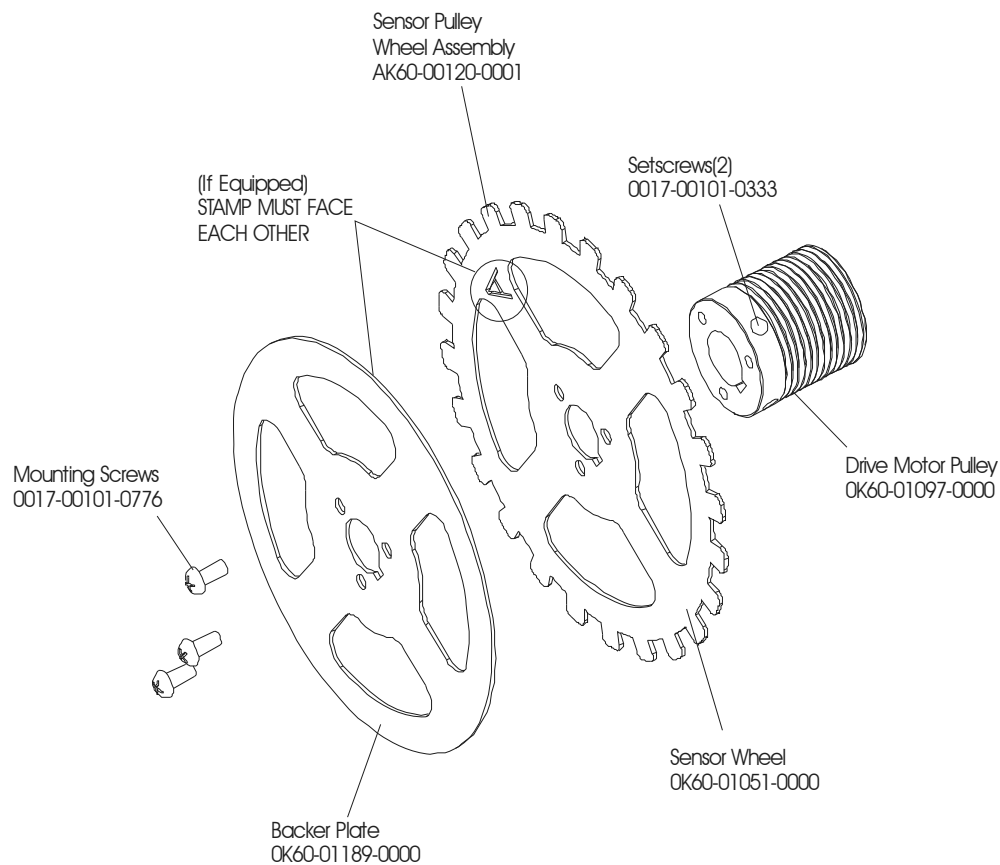

LifeFitness

Arctic Silver 91T Treadmill

Customer Support Services
PARTS MANUAL rev. 12 Apr 2012

MISCELLANEOUS	3
CONSOLE ASSEMBLY (PAGE 1 OF 3)	4
CONSOLE ASSEMBLY (PAGE 2 OF 3)	5
CONSOLE ASSEMBLY (PAGE 3 OF 3)	6
MOTOR COVER, LEVELER, AND END CAPS	7
ERGO BAR AND UPRIGHT ASSEMBLY	8
ACCESSORY TRAYS	9
BELT, DECK, AND ROLLERS.....	10
LIFESPINGS AND ANTI-STATIC TINSEL.....	11
LIFT FRAME ASSEMBLY	12
LIFT MOTOR AND HOME SWITCH	13
DRIVE MOTOR ASSEMBLY	14
WAX MOTOR, BAG, NOZZLE, AND BRACKET	15
SENSORS	16
REAR ROLLER COVER GUARDS	17
DC CONTROLLER AND ON/OFF SWITCH	18
LINE FILTER AND LINE CORD	19
CABLES	20

Lift Arm Wheel
OK60-01020-0000
Cap, Tube End
OK60-01092-0000
Cotter Pin
0017-00007-0208
Clevis Pin
0017-00007-0271

Lift Frame Assembly
AK60-00065-0000

Lift Motor
OK60-01094-0000 (120v)
OK60-01166-0000(220v/60Hz)

Clevis Pins
0017-00007-0214

Cotter Pins
0017-00007-0208

Home Switch
0017-00032-0195

Drive Motor Assembly
AK60-00081-0001
Motor Brush Kit
GK60-00002-0007

Tensioning Bolt
0017-00101-1283

Drive Belt
OK60-01025-0000

Motor; Bleed Cable
AK60-00098-0000

Mounting Nuts(4)
0017-00103-0132

ARCTIC SILVER 91T
Wax Pump, Bag, Nozzle, and Bracket

91T-0XXX-02
S/N ATX100000 and up

DC Controller
Mounting Screws(4)
0017-00101-0162

DC Controller
GK60-00002-0002
100-120 Volts/50-60 Hz
GK60-00002-0003
200+ Volts/50-60 Hz