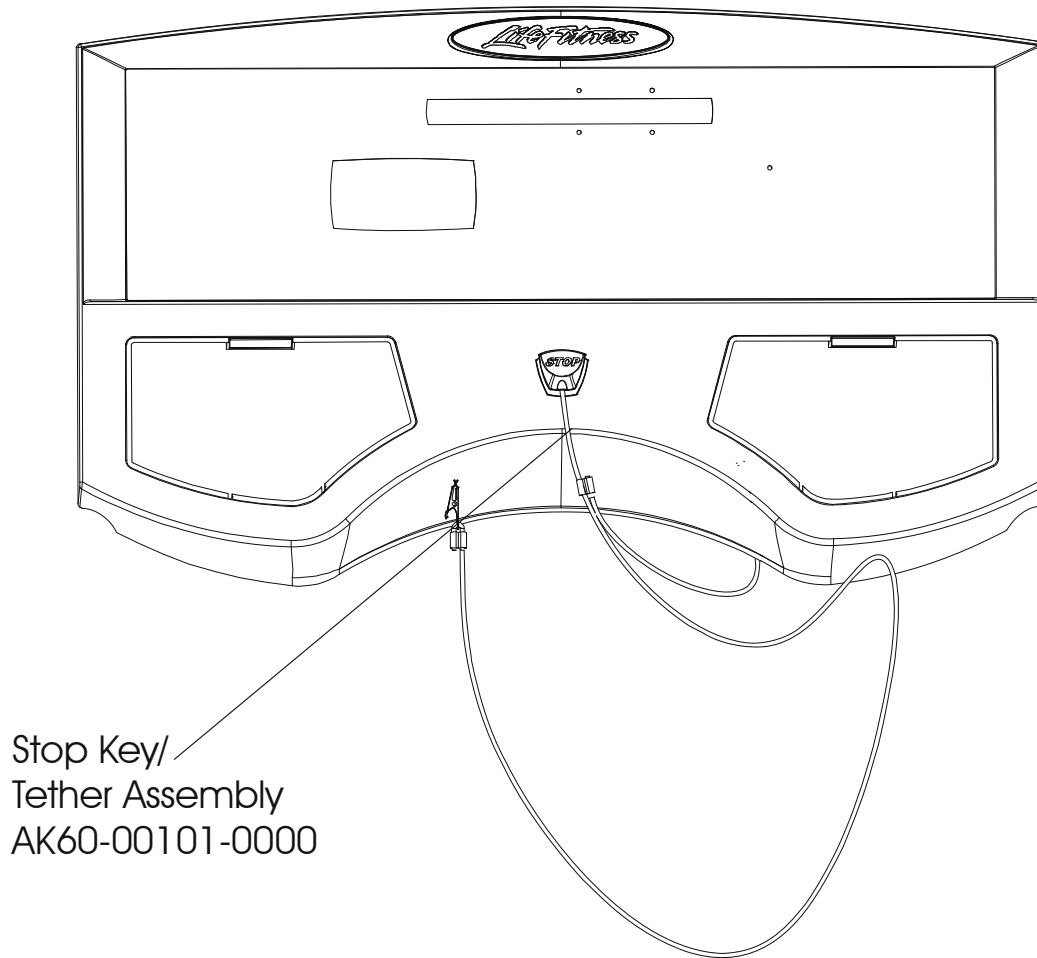

LifeFitness

Arctic Silver 91T Treadmill

Customer Support Services
PARTS MANUAL rev. 12 Apr 2012

MISCELLANEOUS	3
CONSOLE ASSEMBLY (PAGE 1 OF 3)	4
CONSOLE ASSEMBLY (PAGE 2 OF 3)	5
CONSOLE ASSEMBLY (PAGE 3 OF 3)	6
MOTOR COVER, LEVELER, AND END CAPS	7
ERGO BAR AND UPRIGHT ASSEMBLY	8
ACCESSORY TRAYS	9
BELT, DECK, AND ROLLERS.....	10
LIFESPINGS AND ANTI-STATIC TINSEL.....	11
LIFT FRAME ASSEMBLY	12
LIFT MOTOR AND HOME SWITCH	13
DRIVE MOTOR ASSEMBLY	14
WAX MOTOR, BAG, NOZZLE, AND BRACKET	15
SENSORS	16
REAR ROLLER COVER GUARDS	17
DC CONTROLLER AND ON/OFF SWITCH	18
LINE FILTER AND LINE CORD	19
CABLES	20

Description	Part No.
OPERATION MANUAL	M051-00K60-A028
SERVICE MANUAL	M051-00K60-A013
TOUCH UP PAINT: SPRAY CAN .5 OZ BOTTLE W/APPLICATOR .33 OZ. PEN	0017-00008-0204 0017-00008-0205 0017-00008-0206
HARDWARE BAG	AK60-00053-0001