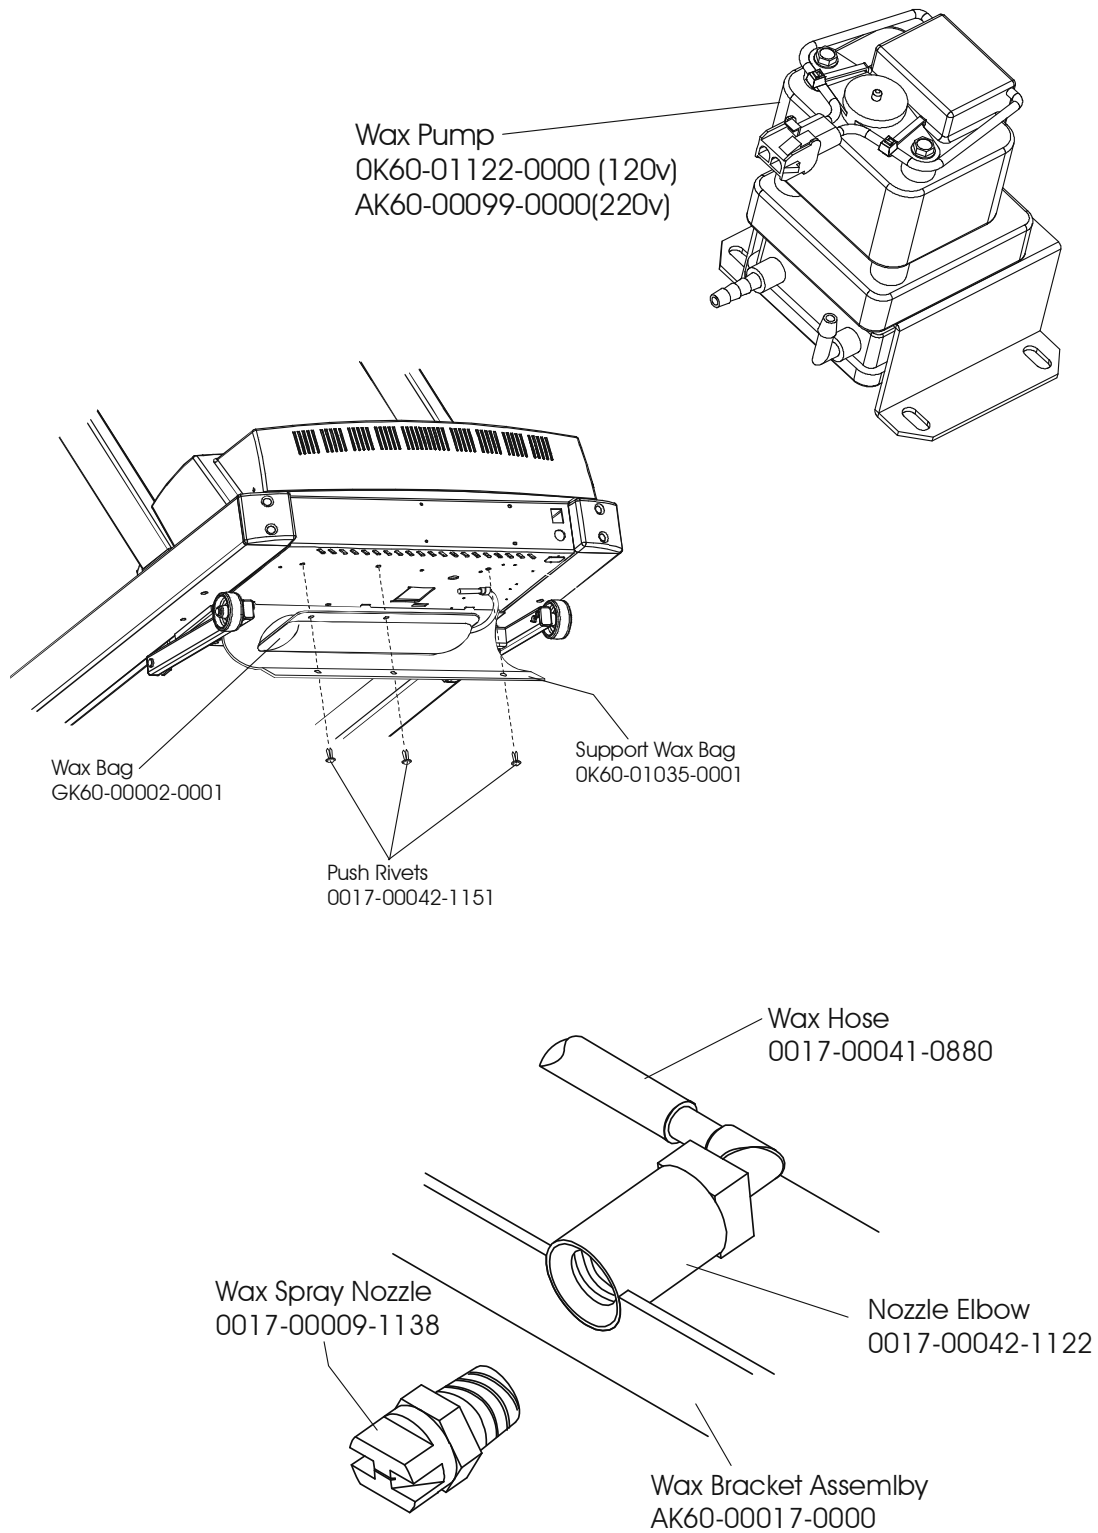

LifeFitness

Arctic Silver 91T Treadmill

Customer Support Services
PARTS MANUAL rev. 12 Apr 2012

MISCELLANEOUS	3
CONSOLE ASSEMBLY (PAGE 1 OF 3)	4
CONSOLE ASSEMBLY (PAGE 2 OF 3)	5
CONSOLE ASSEMBLY (PAGE 3 OF 3)	6
MOTOR COVER, LEVELER, AND END CAPS	7
ERGO BAR AND UPRIGHT ASSEMBLY	8
ACCESSORY TRAYS	9
BELT, DECK, AND ROLLERS.....	10
LIFESPINGS AND ANTI-STATIC TINSEL.....	11
LIFT FRAME ASSEMBLY	12
LIFT MOTOR AND HOME SWITCH	13
DRIVE MOTOR ASSEMBLY	14
WAX MOTOR, BAG, NOZZLE, AND BRACKET	15
SENSORS	16
REAR ROLLER COVER GUARDS	17
DC CONTROLLER AND ON/OFF SWITCH	18
LINE FILTER AND LINE CORD	19
CABLES	20

Lift Arm Wheel
OK60-01020-0000
Cap, Tube End
OK60-01092-0000
Cotter Pin
0017-00007-0208
Clevis Pin
0017-00007-0271

Lift Frame Assembly
AK60-00065-0000

Lift Motor
OK60-01094-0000 (120v)
OK60-01166-0000(220v/60Hz)

Clevis Pins
0017-00007-0214

Cotter Pins
0017-00007-0208

Home Switch
0017-00032-0195

Drive Motor Assembly
AK60-00081-0001
Motor Brush Kit
GK60-00002-0007

Tensioning Bolt
0017-00101-1283

Drive Belt
OK60-01025-0000

Motor; Bleed Cable
AK60-00098-0000

Mounting Nuts(4)
0017-00103-0132

ARCTIC SILVER 91T
Wax Pump, Bag, Nozzle, and Bracket

91T-0XXX-02
S/N ATX100000 and up

DC Controller
Mounting Screws(4)
0017-00101-0162

DC Controller
GK60-00002-0002
100-120 Volts/50-60 Hz
GK60-00002-0003
200+ Volts/50-60 Hz