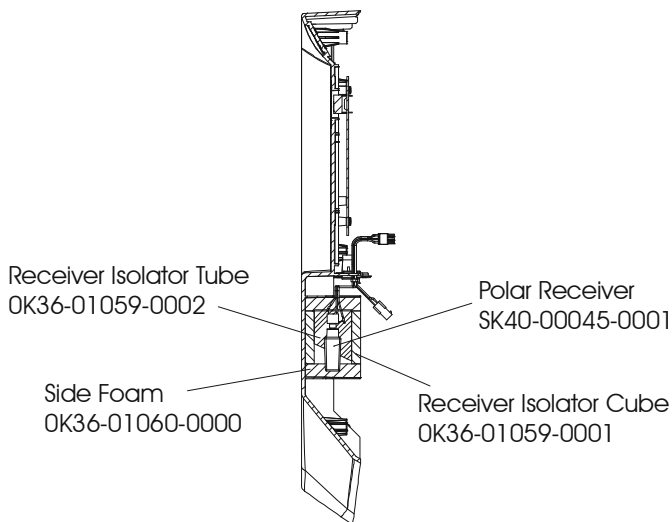

LifeFitness

Arctic Silver 91T Treadmill

Customer Support Services
PARTS MANUAL rev. 12 Apr 2012

MISCELLANEOUS	3
CONSOLE ASSEMBLY (PAGE 1 OF 3)	4
CONSOLE ASSEMBLY (PAGE 2 OF 3)	5
CONSOLE ASSEMBLY (PAGE 3 OF 3)	6
MOTOR COVER, LEVELER, AND END CAPS	7
ERGO BAR AND UPRIGHT ASSEMBLY	8
ACCESSORY TRAYS	9
BELT, DECK, AND ROLLERS.....	10
LIFESPINGS AND ANTI-STATIC TINSEL.....	11
LIFT FRAME ASSEMBLY	12
LIFT MOTOR AND HOME SWITCH	13
DRIVE MOTOR ASSEMBLY	14
WAX MOTOR, BAG, NOZZLE, AND BRACKET	15
SENSORS	16
REAR ROLLER COVER GUARDS	17
DC CONTROLLER AND ON/OFF SWITCH	18
LINE FILTER AND LINE CORD	19
CABLES	20

Description	Part No.
OPERATION MANUAL	M051-00K60-A028
SERVICE MANUAL	M051-00K60-A013
TOUCH UP PAINT: SPRAY CAN .5 OZ BOTTLE W/APPLICATOR .33 OZ. PEN	0017-00008-0204 0017-00008-0205 0017-00008-0206
HARDWARE BAG	AK60-00053-0001

Lift Arm Wheel
OK60-01020-0000
Cap, Tube End
OK60-01092-0000
Cotter Pin
0017-00007-0208
Clevis Pin
0017-00007-0271

Lift Frame Assembly
AK60-00065-0000

Lift Motor
OK60-01094-0000 (120v)
OK60-01166-0000(220v/60Hz)