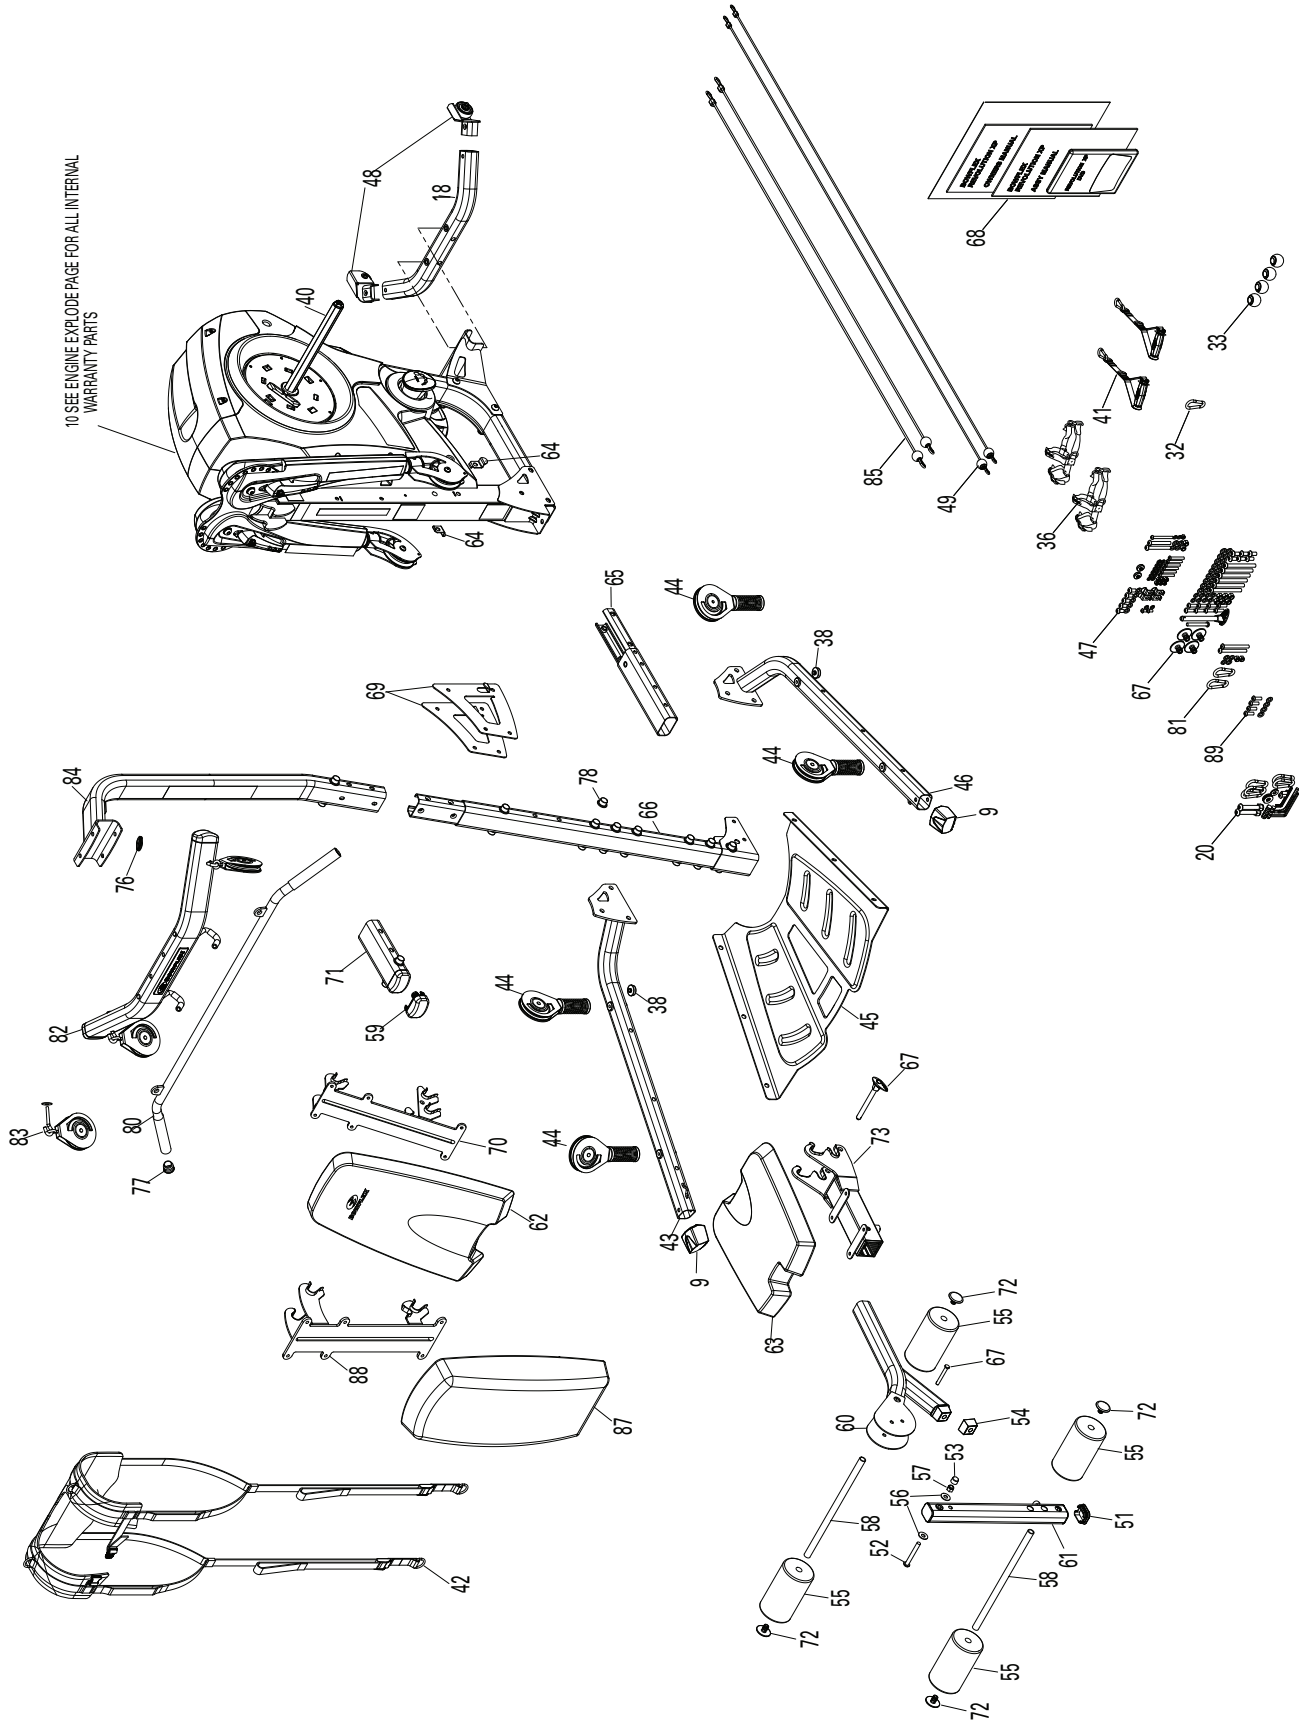

BOWFLEX REVOLUTION XP

Revolution XP (with all attachments)
001-7520

BOWFLEX REVOLUTION XP

MAIN UNIT

BOWFLEX REVOLUTION XP

REF #	DESCRIPTION	PART #	REF #	DESCRIPTION	PART #
BOX 1			42	SQUAT HARNESS REVO XP	001-6385
1	Box 1, Revolution XP	002-1095	43	ASSY-LEFT BASE TUBES	001-7619
2	Assy, Pre-Stretch Pack	000-4249	44	PULLEY ASSY- 87 MM BLACK	001-7625
3	Assy, 5# Flex Pack	000-4250	45	ASSY-BASE AND GRIPS	001-7674
4	Assy, 10# Flex Pack	000-4251	46	ASSY-RIGHT BASE TUBE	001-7675
5	Assy, 20# Pack	000-4252	47	HRDWR CARD-RVLTN BOX 3 FT	001-7691
6	Assy, 40# Pack	000-4253	48	TRANSPORT WHEELS WARRANT- TY KITS	002-1066
7	Pack, Pre Stretch Hardware	000-5782	49	LEG EXT ROPE WRNTY KIT	002-1068
BOX 2			BOX 4		
8	Box 2, Revolution	000-5841	50	Box 4, Revolution XP	001-7684
9	Cap, PVC Foot	000-4004	51	Cap, End 1-3/4x 2	10083
10	Assy, Main Frame	000-5818	52	BHCS 0.375-16x3x1, BLK	11467
11	Assy, Right Arm	000-3959	53	Cap, Plastic Bolt Cover	17087
12	Assy, V-Pulley	000-3961	54	Bumper, 1" Thick w/Screw	17313
13	Assy, Left Arm	000-3962	55	ROLLER,FOAM, L=175MM,7"	50304
14	Shroud, Top	000-4089	56	Washer, Black 3/8 USS Flat	90138
15	Top, Shaft Clam Shell	000-4200	57	Nut, 3/8-16 Nylock	90196
16	Collar, Lock	000-4211	58	Tube, 3/4" Chrome Roller	95206
17	Stop, Screw Retainer / Cam	000-4212	59	Plug, U2 1.75" x 3" Tube	000-2510
18	Stabilizer, Rear	000-5823	60	ASSY, LEG EXT BACKBONE XTM	001-5155
19	pre installed hardware	000-7191	61	ASSY, LEG EXT PIVOTTUBE XTM	001-5161
20	Hardware, Rear Stabilizer Assy	000-5824	62	REVOLUTION-XP SEATBACK	001-6371
21	Assy, Engine Drive	000-5750	63	REVOLUTION XM SEAT ASSY	001-6374
22	Kit, Large Pulley	000-5751	64	HOOK WASHER REV-XP	001-6382
23	Rope, Warranty Main	000-5827	65	ASSY-BOTTOM BRACKET CON- NECTOR	001-7595
24	Assy, Left Shroud	000-5831	66	ASSY-SEAT TUBE	001-7667
25	Assy, Right Shroud	000-5832	67	HRDWR CARD-BOX 4 RVLTN VERT	001-7690
26	Arms, Shock	000-7182	68	REVO-XP DOCUMENTS KIT	002-1060
27	Pulley, 4 1/2"	000-3955	69	BRKT ST SPPRT WARNTY KT REV-XP	002-1067
28	Weldment, Rear Stabilizer	000-5764	70	WLDMNT ADJ SEAT BRKT REV-XP	002-1071
29	Spiraflex V-pulley assy	000-3969	71	REVO XPTOP COVER CAP	002-1092
12	Assy, V-Pulley	000-3961	72	CAP END 3/4"	91218
30	Kit, Long Pop Pin Handle	000-5753	73	ASSY SEAT BACKBONE REVO-XP	002-1134
31	Washer, 3mm	000-4206	BOX 5 Optional Attachment		
32	SNAPHOOK,LARGE,MULTI USE	50334	74	Box 5, Revolution XP	001-0012
33	Kit, Cable Ball End	001-7498	32	SNAPHOOK,LARGE,MULTI USE	50334
34	Adjustment Knob Warranty Kit	001-7672	76	Grommet, Lat Cable Storage	10089
BOX 3			77	Cap, 1" Flat Round End	11418
35	Box 3, Revolution XP	001-7685	78	Cap, U2 16mm Tube End	000-2499
36	Harness, U2 5 Point Foot	000-3675	59	Plug, U2 1.75" x 3" Tube	000-2510
9	Cap, PVC Foot	000-4004	80	BAR, 50deg BENT LAT	001-4985
38	FOOT PAD FRONT STABILIZER	001-0016	81	BOX-5 HDWR CARD REV-XP	001-0011
39	Pack, Bumper/HDWR Warranty	000-5749	82	BENT LAT BAR ASSY	001-7560
40	Pack, Shaft / Bumper Warranty	000-5754			
41	Kit, Handle	000-7183			