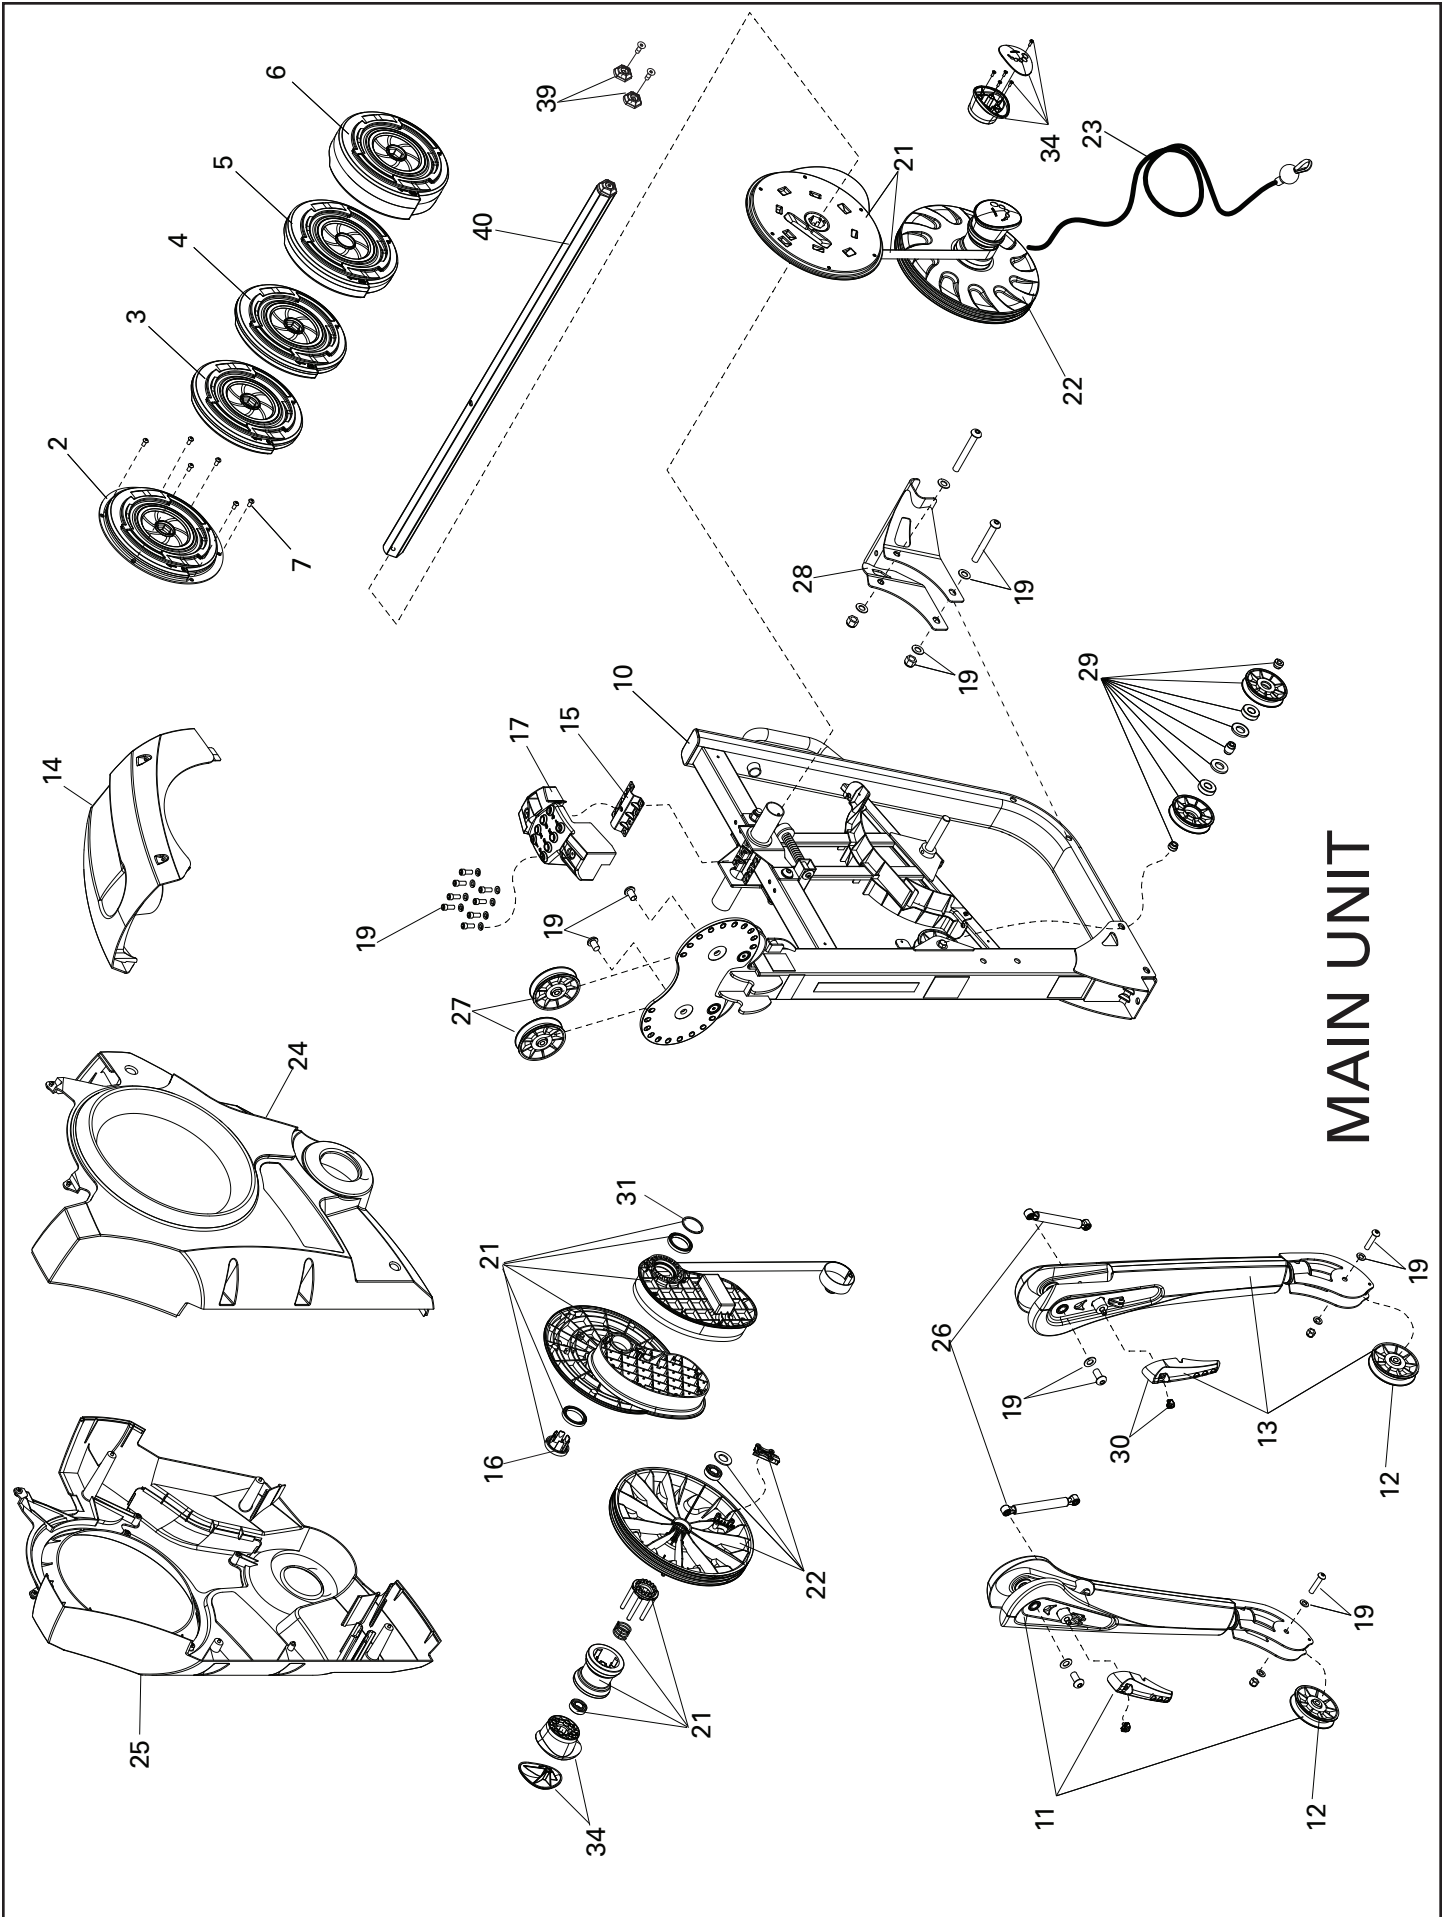

BOWFLEX REVOLUTION XP

Revolution XP (with all attachments)
001-7520

BOWFLEX REVOLUTION XP

MAIN UNIT

BOWFLEX REVOLUTION XP

REF #	DESCRIPTION	PART #	REF #	DESCRIPTION	PART #
BOX 1			42	SQUAT HARNESS REVO XP	001-6385
1	Box 1, Revolution XP	002-1095	43	ASSY-LEFT BASE TUBES	001-7619
2	Assy, Pre-Stretch Pack	000-4249	44	PULLEY ASSY- 87 MM BLACK	001-7625
3	Assy, 5# Flex Pack	000-4250	45	ASSY-BASE AND GRIPS	001-7674
4	Assy, 10# Flex Pack	000-4251	46	ASSY-RIGHT BASE TUBE	001-7675
5	Assy, 20# Pack	000-4252	47	HRDWR CARD-RVLTN BOX 3 FT	001-7691
6	Assy, 40# Pack	000-4253	48	TRANSPORT WHEELS WARRANT- TY KITS	002-1066
7	Pack, Pre Stretch Hardware	000-5782	49	LEG EXT ROPE WRNTY KIT	002-1068
BOX 2			BOX 4		
8	Box 2, Revolution	000-5841	50	Box 4, Revolution XP	001-7684
9	Cap, PVC Foot	000-4004	51	Cap, End 1-3/4x 2	10083
10	Assy, Main Frame	000-5818	52	BHCS 0.375-16x3x1, BLK	11467
11	Assy, Right Arm	000-3959	53	Cap, Plastic Bolt Cover	17087
12	Assy, V-Pulley	000-3961	54	Bumper, 1" Thick w/Screw	17313
13	Assy, Left Arm	000-3962	55	ROLLER,FOAM, L=175MM,7"	50304
14	Shroud, Top	000-4089	56	Washer, Black 3/8 USS Flat	90138
15	Top, Shaft Clam Shell	000-4200	57	Nut, 3/8-16 Nylock	90196
16	Collar, Lock	000-4211	58	Tube, 3/4" Chrome Roller	95206
17	Stop, Screw Retainer / Cam	000-4212	59	Plug, U2 1.75" x 3" Tube	000-2510
18	Stabilizer, Rear	000-5823	60	ASSY, LEG EXT BACKBONE XTM	001-5155
19	pre installed hardware	000-7191	61	ASSY, LEG EXT PIVOTTUBE XTM	001-5161
20	Hardware, Rear Stabilizer Assy	000-5824	62	REVOLUTION-XP SEATBACK	001-6371
21	Assy, Engine Drive	000-5750	63	REVOLUTION XM SEAT ASSY	001-6374
22	Kit, Large Pulley	000-5751	64	HOOK WASHER REV-XP	001-6382
23	Rope, Warranty Main	000-5827	65	ASSY-BOTTOM BRACKET CON- NECTOR	001-7595
24	Assy, Left Shroud	000-5831	66	ASSY-SEAT TUBE	001-7667
25	Assy, Right Shroud	000-5832	67	HRDWR CARD-BOX 4 RVLTN VERT	001-7690
26	Arms, Shock	000-7182	68	REVO-XP DOCUMENTS KIT	002-1060
27	Pulley, 4 1/2"	000-3955	69	BRKT ST SPPRT WARNTY KT REV-XP	002-1067
28	Weldment, Rear Stabilizer	000-5764	70	WLDMNT ADJ SEAT BRKT REV-XP	002-1071
29	Spiraflex V-pulley assy	000-3969	71	REVO XPTOP COVER CAP	002-1092
12	Assy, V-Pulley	000-3961	72	CAP END 3/4"	91218
30	Kit, Long Pop Pin Handle	000-5753	73	ASSY SEAT BACKBONE REVO-XP	002-1134
31	Washer, 3mm	000-4206	BOX 5 Optional Attachment		
32	SNAPHOOK,LARGE,MULTI USE	50334	74	Box 5, Revolution XP	001-0012
33	Kit, Cable Ball End	001-7498	32	SNAPHOOK,LARGE,MULTI USE	50334
34	Adjustment Knob Warranty Kit	001-7672	76	Grommet, Lat Cable Storage	10089
BOX 3			77	Cap, 1" Flat Round End	11418
35	Box 3, Revolution XP	001-7685	78	Cap, U2 16mm Tube End	000-2499
36	Harness, U2 5 Point Foot	000-3675	59	Plug, U2 1.75" x 3" Tube	000-2510
9	Cap, PVC Foot	000-4004	80	BAR, 50deg BENT LAT	001-4985
38	FOOT PAD FRONT STABILIZER	001-0016	81	BOX-5 HDWR CARD REV-XP	001-0011
39	Pack, Bumper/HDWR Warranty	000-5749	82	BENT LAT BAR ASSY	001-7560
40	Pack, Shaft / Bumper Warranty	000-5754			
41	Kit, Handle	000-7183			