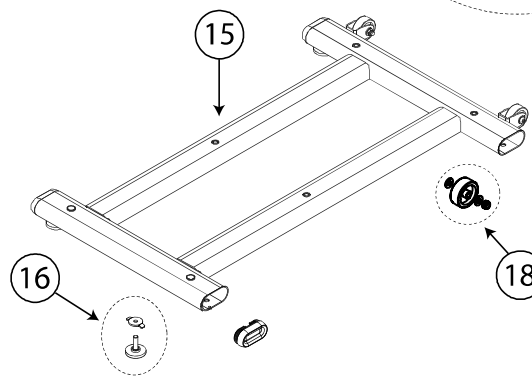

TITLE: EXP VIEW DWG- BFX MAX TRAINER M5			
DRAWN: J.MORGAN	DOC. PART NO.: 100359-W	PRODUCT SKU NO.: 100359	REV.: M
DATE: 10/07/2013			

Units produced after July 2014 do not have a lower belt tensioner (ref #55). Units w/ref 55 need to use belt (ref #49) 8003146. Units w/o use belt 8006063 (self tensioning.)