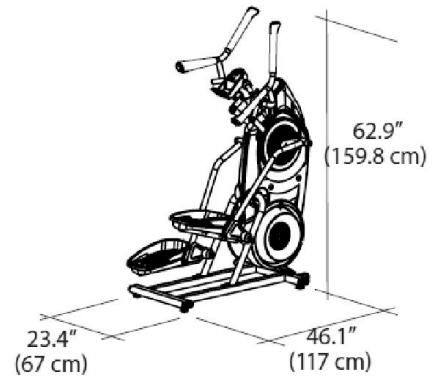

TITLE: EXP VIEW DWG- BFX MAX TRAINER M5			
DRAWN: J.MORGAN	DOC. PART NO.: 100359-W	PRODUCT SKU NO.: 100359	REV.: M
DATE: 10/07/2013			

Units produced after July 2014 do not have a lower belt tensioner (ref #55). Units w/ref 55 need to use belt (ref #49) 8003146. Units w/o use belt 8006063 (self tensioning.)