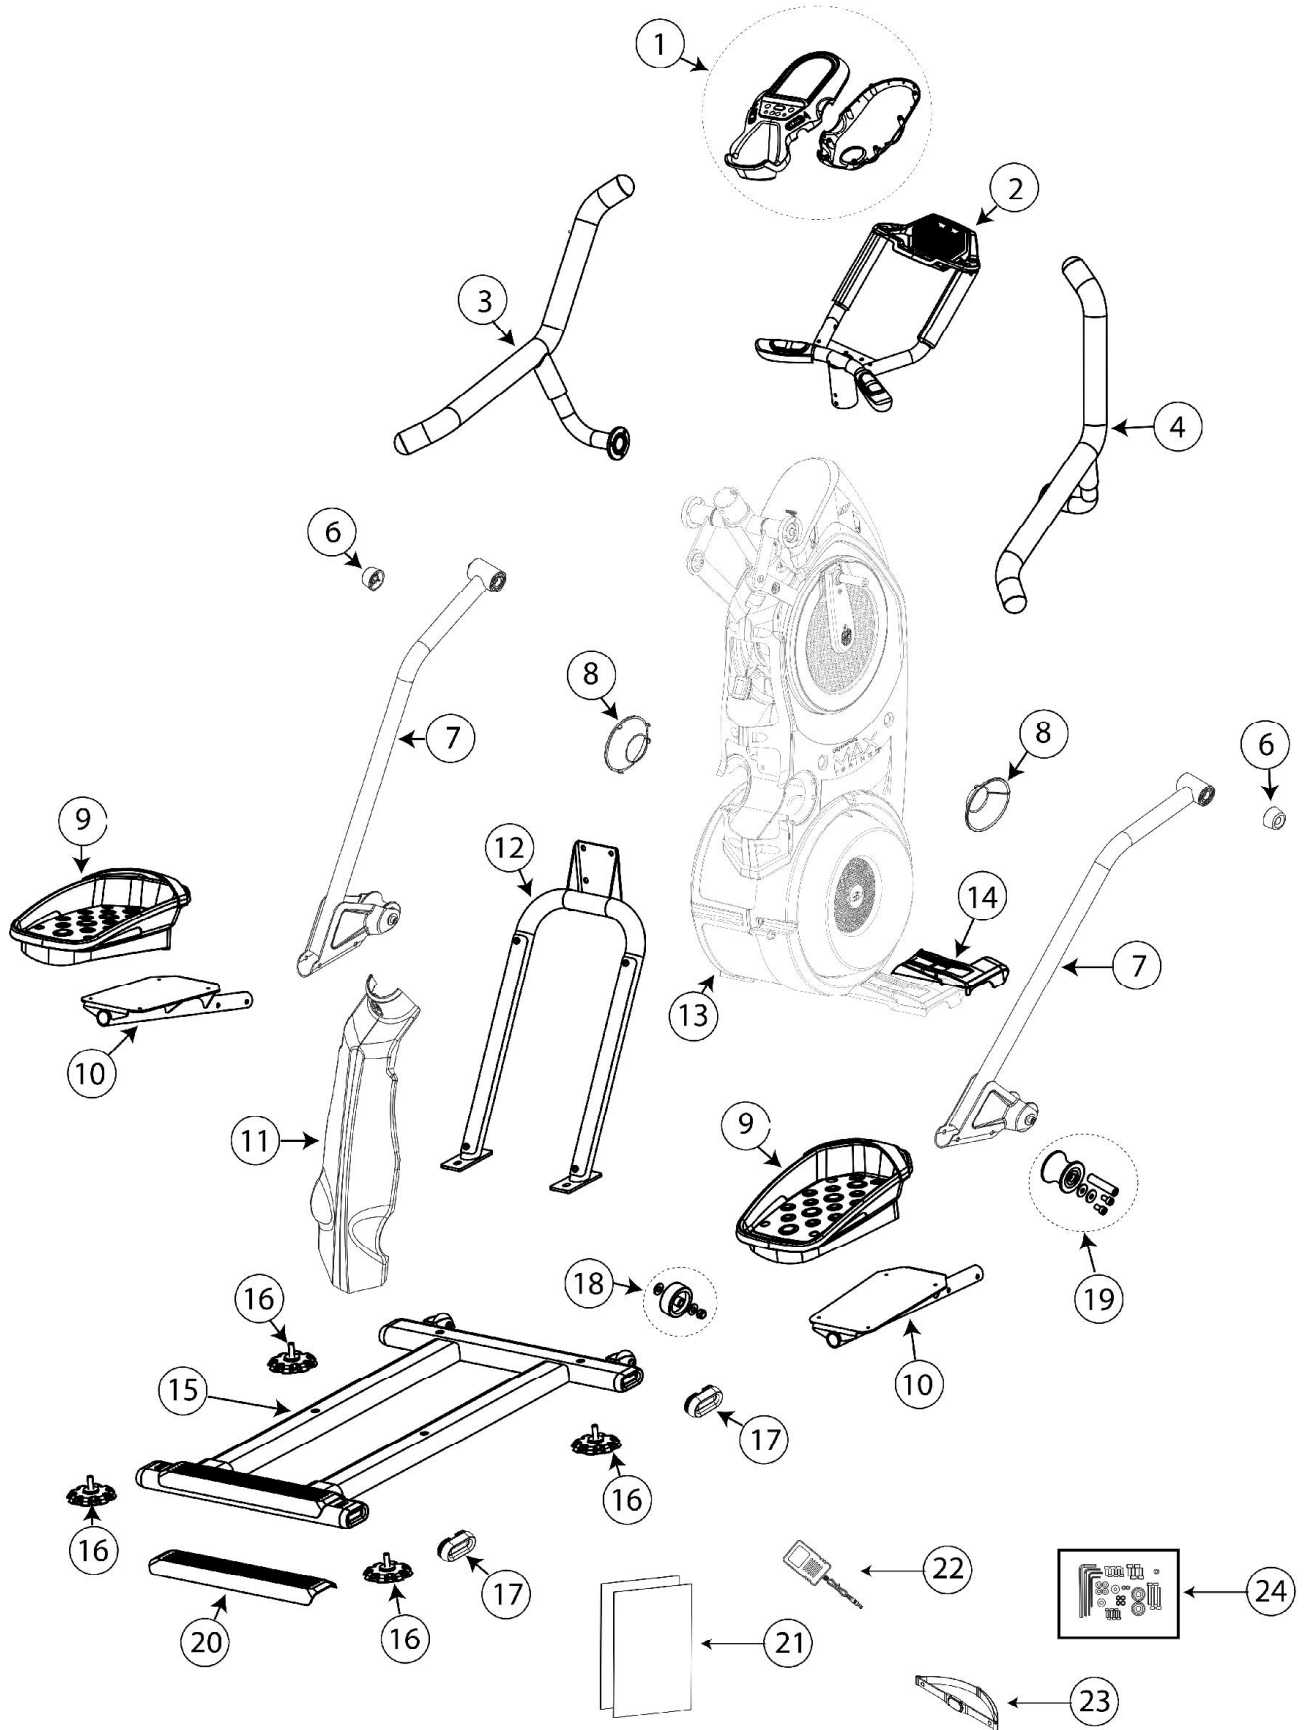

TITLE: EXP VIEW DWG- BFX MAX TRAINER M7			
DRAWN E. MAURICE	DOC. PART NO. 100469-W	PRODUCT SKU NO. 100469	REV F
DATE 10/27/2015			

Part SKU	Part Name	Ref. #	Finished Good SKU	Finished Good Name
8003496	DECAL, GENERAL WARNING, MAX TRAINER	902	100469	BFX Max Trainer M7
8004642	BELT, 380J10	66	100469	BFX Max Trainer M7
8004979	SERVICE KIT, MAX PIVOT BUSHING KIT	67	100469	BFX Max Trainer M7
8002501	SUB ASSY, HANDLEBAR PIVOT	42	100469	BFX Max Trainer M7
8007944	SUB ASSEMBLY CONSOLE TOP CAP AND GRAPHICS (M7)	41	100469	BFX Max Trainer M7
8000089	END CAP FRAME, 40MM X 80MM	17	100469	BFX Max Trainer M7
8006063	BELT, SELF TENSIONING, 360J8	49	100469	BFX Max Trainer M7
8010301	SERVICE KIT, CONSOLE. M7	1	100469	BFX Max Trainer M7
8004550	SRV KIT PEDAL ARM WHEEL MAX TR	19	100469	BFX Max Trainer M7
8004551	SRV KIT, CRANK ASSEMBLY, LEFT	44	100469	BFX Max Trainer M7
8004552	SRV KIT, CRANK ASSEMBLY, RIGHT	43	100469	BFX Max Trainer M7
8007496	SUB ASSY, HANDLEBAR, LH (M7)	3	100469	BFX Max Trainer M7
8007500	WELDMENT, LOWER PEDAL ARM (M7)	10	100469	BFX Max Trainer M7
8003426	SUB-ASSY, SHROUDING, FAN COVER, RIGHT SIDE	63	100469	BFX Max Trainer M7
8007495	SUB ASSY, HANDLEBAR, RH (M7)	4	100469	BFX Max Trainer M7
8007959	SUB ASSY FOOT LEVELER (M7)	16	100469	BFX Max Trainer M7
8007982	PWR ADAPTER 90-132VAC to 9VDC 5% 1500mA 50-60Hz, 6 FT CORD	22	100469	BFX Max Trainer M7
8008798	Service Kit, 2015 Upper Belt Tensioner	54	100469	BFX Max Trainer M7
8007624	DOCUMENT KIT, BFX MAX TRAINER M7	21	100469	BFX Max Trainer M7
8007493	SHROUDING, REAR CAP (M7)	11	100469	BFX Max Trainer M7
8003407	SHROUDING - GROMMET	8	100469	BFX Max Trainer M7
8007620	HARDWARE CARD BFX MAX TRAINER M7	24	100469	BFX Max Trainer M7
004-3402	Console Mast Sleeve	48	100469	BFX Max Trainer M7
8002482	LOWER BRACKET SHROUD, LEFT, M7	13	100469	BFX Max Trainer M7
8007501	SUB ASSY, UPPER FOOT PEDAL ARM, M7	7	100469	BFX Max Trainer M7
8003600	POWER PLUG WITH CONNECTOR	59	100469	BFX Max Trainer M7
8010296	SERVICE KIT, FAN SHROUD, LEFT, M7	64	100469	BFX Max Trainer M7
8010297	SERVICE KIT, CRANK COVER, M7	60	100469	BFX Max Trainer M7
8007491	SUB ASSY LOWER PEDAL ARM M7	9	100469	BFX Max Trainer M7
8004240	WAVE WSHR 19.5MMX38.0MMX0.3MM	47	100469	BFX Max Trainer M7
8002481	LOWER BRACKET SHROUD, RIGHT, M7	14	100469	BFX Max Trainer M7
8002576	PIVOT END CAP	6	100469	BFX Max Trainer M7
8007455	SUB ASSY, SHROUD, GRAPHICS RH (M7)	61	100469	BFX Max Trainer M7
8004543	SRV KIT, SHROUD HRDWR MAX TRNR	903	100469	BFX Max Trainer M7
8004557	SRV KIT, SPEED SENSOR, MAX TRN	56	100469	BFX Max Trainer M7
8004554	SRV KIT, FAN, MAX TRAINER	57	100469	BFX Max Trainer M7
8004555	SRV KIT, EDDY BRAKE DISK	52	100469	BFX Max Trainer M7
8004556	SRV KIT, NOSECAP, MAX TRAINER	58	100469	BFX Max Trainer M7
8004558	SRV KIT, EDDY BRAKE ASSEMBLY	53	100469	BFX Max Trainer M7
8007446	SUB ASSY, RAMP RAIL, M7	12	100469	BFX Max Trainer M7
8007492	SUB ASSY, BASE FRAME, M7	15	100469	BFX Max Trainer M7
902-4162	NUT-THIN M10 - 1.5 G2 BlkZ	65	100469	BFX Max Trainer M7
8004601	SRV KIT, SERVO MOTOR, M5	50	100469	BFX Max Trainer M7
8010303	SERVICE KIT, REAR STEP SHROUD, M7	20	100469	BFX Max Trainer M7
8010302	SERVICE KIT, TRANSPORT WHEEL, M7	18	100469	BFX Max Trainer M7
8007456	SUB ASSY, SHROUD, GRAPHICS LH (M7)	62	100469	BFX Max Trainer M7
8008791	ASSEMBLY HR TELEMETRY MODULE 5V	46	100469	BFX Max Trainer M7
8010300	SERVICE KIT, CONSOLE HANDLEBAR ASSEMBLY, M7	2	100469	BFX Max Trainer M7
8004562	SRV KIT, MAIN DRIVE PULLEY	51	100469	BFX Max Trainer M7
8010277	ASSEMBLY WIRELESS CHEST HR STRAP	23	100469	BFX Max Trainer M7
8010060	MAIN CABLE TO DC SPEED SENSOR, MOTOR, M7	68	100469	BFX Max Trainer M7
8010649	SERVICE KIT, FELT WASHERS, MAX TRAINER ROLLER WHEELS	904	100469	BFX Max Trainer M7