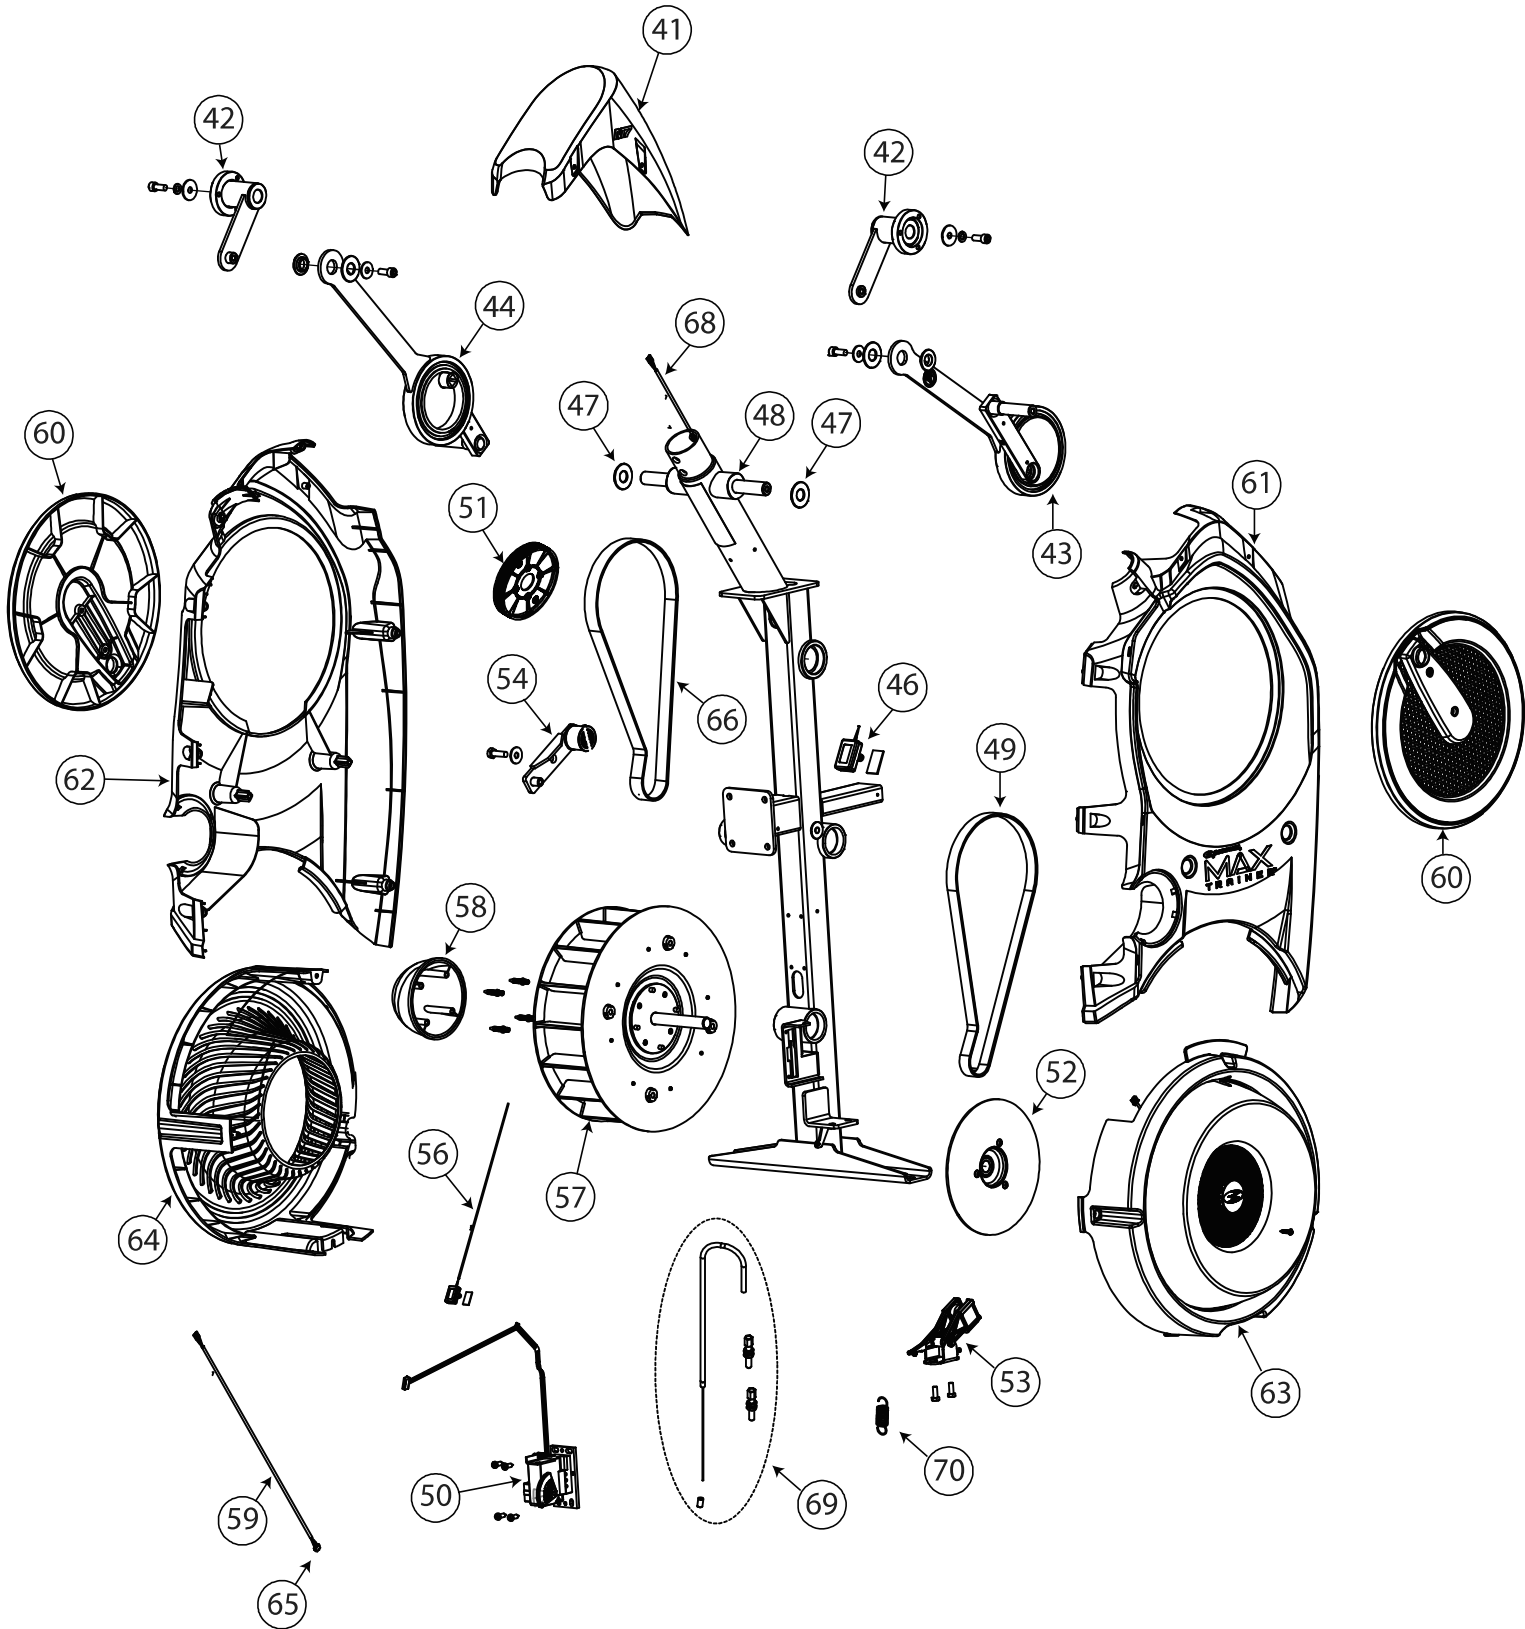

TITLE: EXP VIEW DWG- BFX MAX TRAINER M7			
DRAWN E. MAURICE	DOC. PART NO. 100469-W	PRODUCT SKU NO. 100469	REV F
DATE 10/27/2015			

Part SKU	Part Name	Ref. #	Finished Good SKU	Finished Good Name
8003496	DECAL, GENERAL WARNING, MAX TRAINER	902	100469	BFX Max Trainer M7
8004642	BELT, 380J10	66	100469	BFX Max Trainer M7
8004979	SERVICE KIT, MAX PIVOT BUSHING KIT	67	100469	BFX Max Trainer M7
8002501	SUB ASSY, HANDLEBAR PIVOT	42	100469	BFX Max Trainer M7
8007944	SUB ASSEMBLY CONSOLE TOP CAP AND GRAPHICS (M7)	41	100469	BFX Max Trainer M7
8000089	END CAP FRAME, 40MM X 80MM	17	100469	BFX Max Trainer M7
8006063	BELT, SELF TENSIONING, 360J8	49	100469	BFX Max Trainer M7
8010301	SERVICE KIT, CONSOLE. M7	1	100469	BFX Max Trainer M7
8004550	SRV KIT PEDAL ARM WHEEL MAX TR	19	100469	BFX Max Trainer M7
8004551	SRV KIT, CRANK ASSEMBLY, LEFT	44	100469	BFX Max Trainer M7
8004552	SRV KIT, CRANK ASSEMBLY, RIGHT	43	100469	BFX Max Trainer M7
8007496	SUB ASSY, HANDLEBAR, LH (M7)	3	100469	BFX Max Trainer M7
8007500	WELDMENT, LOWER PEDAL ARM (M7)	10	100469	BFX Max Trainer M7
8003426	SUB-ASSY, SHROUDING, FAN COVER, RIGHT SIDE	63	100469	BFX Max Trainer M7
8007495	SUB ASSY, HANDLEBAR, RH (M7)	4	100469	BFX Max Trainer M7
8007959	SUB ASSY FOOT LEVELER (M7)	16	100469	BFX Max Trainer M7
8007982	PWR ADAPTER 90-132VAC to 9VDC 5% 1500mA 50-60Hz, 6 FT CORD	22	100469	BFX Max Trainer M7
8008798	Service Kit, 2015 Upper Belt Tensioner	54	100469	BFX Max Trainer M7
8007624	DOCUMENT KIT, BFX MAX TRAINER M7	21	100469	BFX Max Trainer M7
8007493	SHROUDING, REAR CAP (M7)	11	100469	BFX Max Trainer M7
8003407	SHROUDING - GROMMET	8	100469	BFX Max Trainer M7
8007620	HARDWARE CARD BFX MAX TRAINER M7	24	100469	BFX Max Trainer M7
004-3402	Console Mast Sleeve	48	100469	BFX Max Trainer M7
8002482	LOWER BRACKET SHROUD, LEFT, M7	13	100469	BFX Max Trainer M7
8007501	SUB ASSY, UPPER FOOT PEDAL ARM, M7	7	100469	BFX Max Trainer M7
8003600	POWER PLUG WITH CONNECTOR	59	100469	BFX Max Trainer M7
8010296	SERVICE KIT, FAN SHROUD, LEFT, M7	64	100469	BFX Max Trainer M7
8010297	SERVICE KIT, CRANK COVER, M7	60	100469	BFX Max Trainer M7
8007491	SUB ASSY LOWER PEDAL ARM M7	9	100469	BFX Max Trainer M7
8004240	WAVE WSHR 19.5MMX38.0MMX0.3MM	47	100469	BFX Max Trainer M7
8002481	LOWER BRACKET SHROUD, RIGHT, M7	14	100469	BFX Max Trainer M7
8002576	PIVOT END CAP	6	100469	BFX Max Trainer M7
8007455	SUB ASSY, SHROUD, GRAPHICS RH (M7)	61	100469	BFX Max Trainer M7
8004543	SRV KIT, SHROUD HRDWR MAX TRNR	903	100469	BFX Max Trainer M7
8004557	SRV KIT, SPEED SENSOR, MAX TRN	56	100469	BFX Max Trainer M7
8004554	SRV KIT, FAN, MAX TRAINER	57	100469	BFX Max Trainer M7
8004555	SRV KIT, EDDY BRAKE DISK	52	100469	BFX Max Trainer M7
8004556	SRV KIT, NOSECAP, MAX TRAINER	58	100469	BFX Max Trainer M7
8004558	SRV KIT, EDDY BRAKE ASSEMBLY	53	100469	BFX Max Trainer M7
8007446	SUB ASSY, RAMP RAIL, M7	12	100469	BFX Max Trainer M7
8007492	SUB ASSY, BASE FRAME, M7	15	100469	BFX Max Trainer M7
902-4162	NUT-THIN M10 - 1.5 G2 BlkZ	65	100469	BFX Max Trainer M7
8004601	SRV KIT, SERVO MOTOR, M5	50	100469	BFX Max Trainer M7
8010303	SERVICE KIT, REAR STEP SHROUD, M7	20	100469	BFX Max Trainer M7
8010302	SERVICE KIT, TRANSPORT WHEEL, M7	18	100469	BFX Max Trainer M7
8007456	SUB ASSY, SHROUD, GRAPHICS LH (M7)	62	100469	BFX Max Trainer M7
8008791	ASSEMBLY HR TELEMETRY MODULE 5V	46	100469	BFX Max Trainer M7
8010300	SERVICE KIT, CONSOLE HANDLEBAR ASSEMBLY, M7	2	100469	BFX Max Trainer M7
8004562	SRV KIT, MAIN DRIVE PULLEY	51	100469	BFX Max Trainer M7
8010277	ASSEMBLY WIRELESS CHEST HR STRAP	23	100469	BFX Max Trainer M7
8010060	MAIN CABLE TO DC SPEED SENSOR, MOTOR, M7	68	100469	BFX Max Trainer M7
8010649	SERVICE KIT, FELT WASHERS, MAX TRAINER ROLLER WHEELS	904	100469	BFX Max Trainer M7