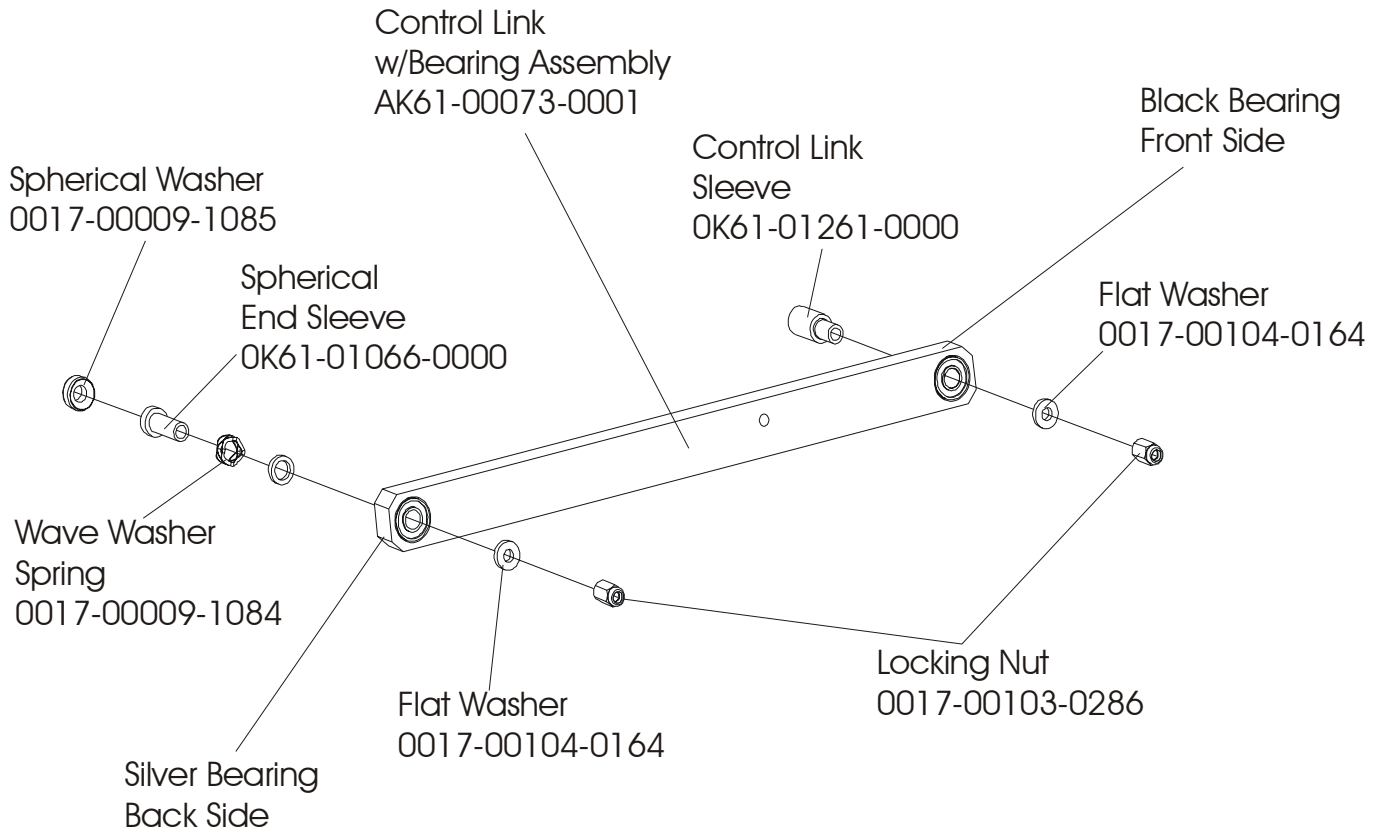

91XW CROSS-TRAINER
ROLLER ASSEMBLY

91XW-0XXX-01
S/N XTG100000 and UP

91XW CROSS-TRAINER

91XW-0XXX-01

CRANKSHAFT ASSEMBLY – AK61-00157-0002

S/N XTG100000 and UP

DRIVE LINKAGE ASSEMBLY

S/N XTG100000 and UP