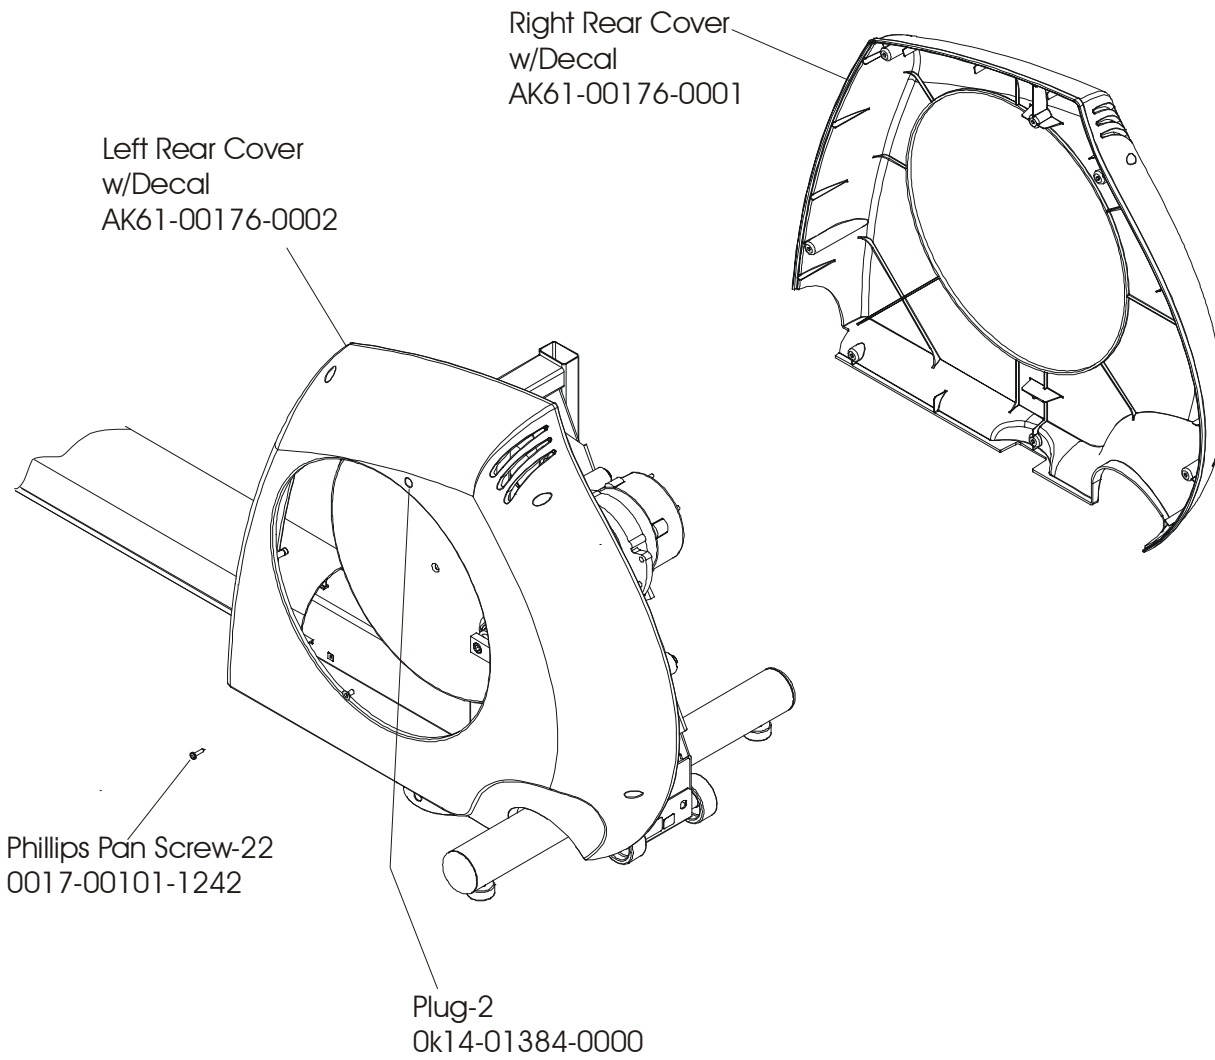

REAR DRIVE SHROUDS W/DECALS

S/N XTG100000 and UP