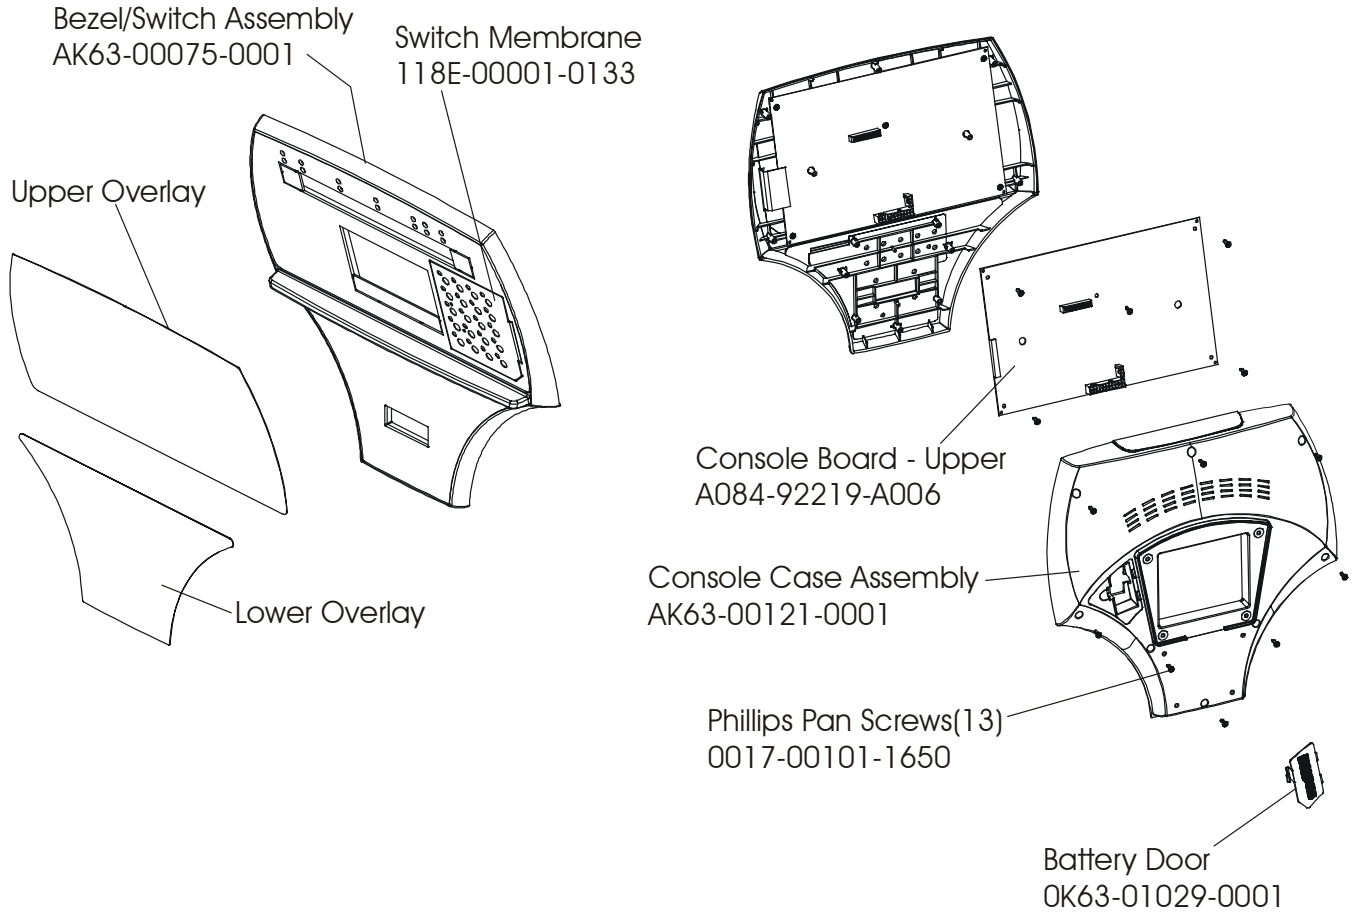

**91XW CROSS-TRAINER
CONSOLE ASSEMBLY**

**91XW-0XXX-01
S/N XTG100000 and UP**

Console Assembly	Overlay/Bezel/ Switch Assembly	Upper Overlay	Lower Overlay
AK61-00185-0001 Eng/Eng	AK61-00183-0001	OK61-01369-0001	OK61-01371-0001
AK61-00185-0002 Eng/Met	AK61-00183-0001	OK61-01369-0001	OK61-01371-0001
AK61-00185-0003 Ger/Met	AK61-00183-0003	OK61-01369-0003	OK61-01369-0003
AK61-00185-0004 Spn/Met	AK61-00183-0004	OK61-1369-0004	OK61-01371-0004
AK61-00185-0007 Frn/Met	AK61-00183-0007	OK61-01369-0007	OK61-01371-0007
AK61-00185-0008 Itl/Met	AK61-00183-0008	OK61-01368-0008	OK61-01371-0008
AK61-00185-0009 Dut/Met	AK61-00183-0009	OK61-01369-0009	OK61-01371-0009
AK61-00185-0010 Por/Met	AK61-00183-0010	OK61-01369-0010	OK61-01371-0010