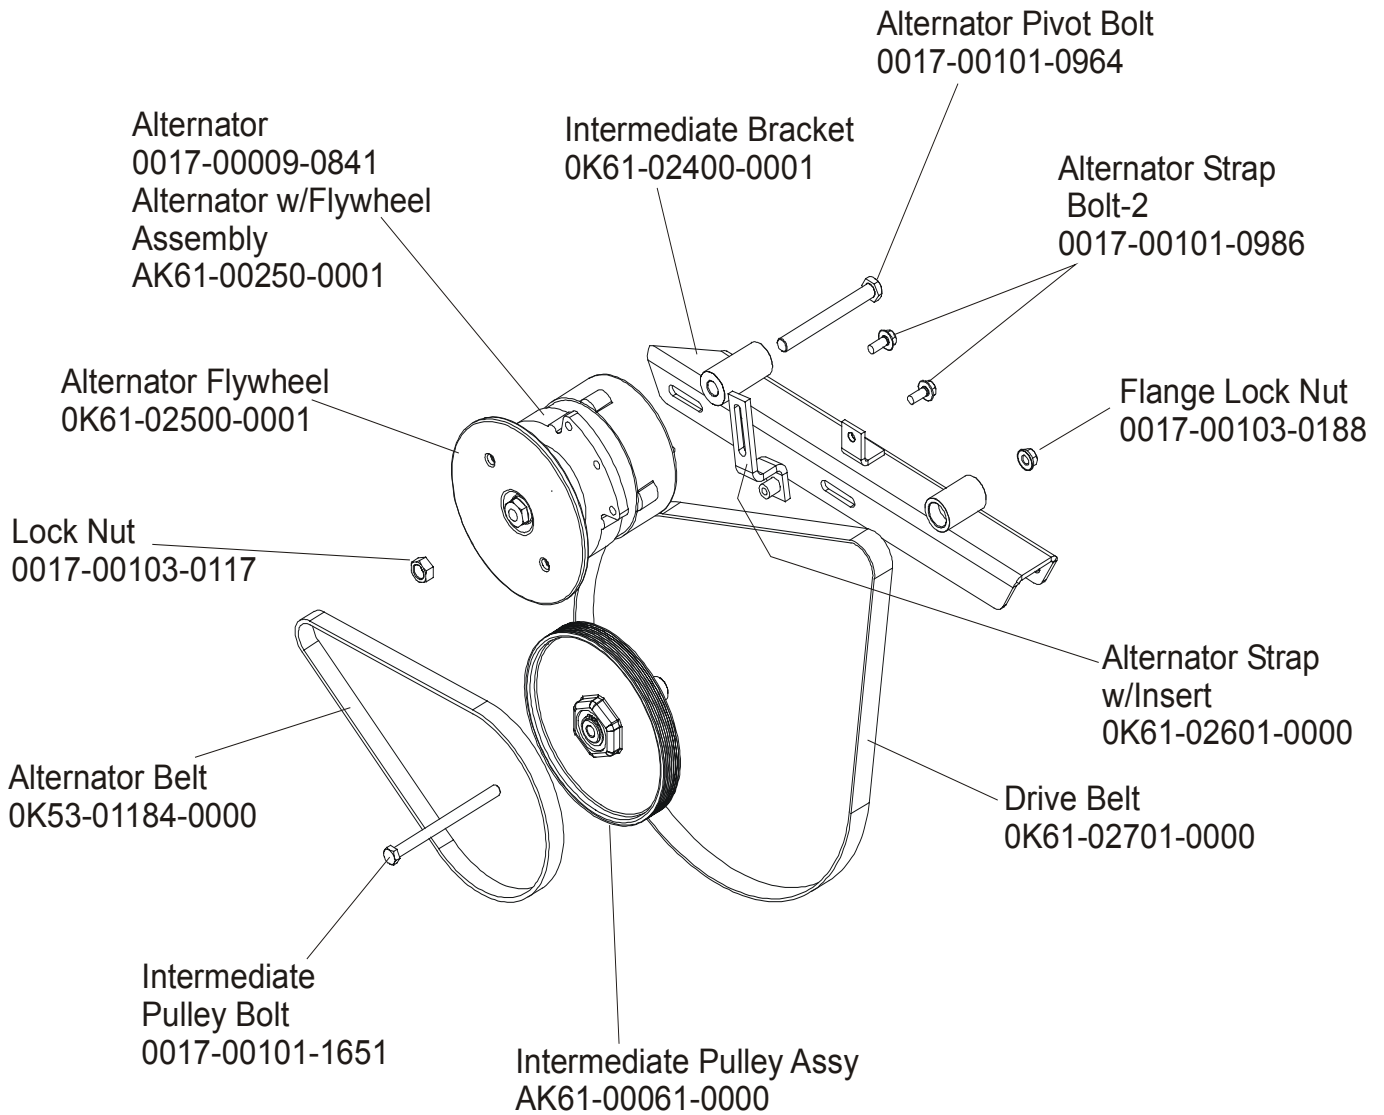

LifeFitness

CROSS-TRAINER 91XW-0XXX-01

Customer Support Services
PARTS MANUAL rev. 04/15/05

**91XW CROSS-TRAINER
REFERENCES**

**91XW-0XXX-01
S/N XTG100000 and UP**

OPERATION MANUAL	M051-00K61-A093
SERVICE MANUAL	M051-00K61-A097
ARCTIC SILVER TOUCH UP PAINT: SPRAY CAN .5 OZ BOTTLE W/APPLICATOR .33 OZ PEN	0017-00008-0204 0017-00008-0205 0017-00008-0206
STEALTH GRAY TOUCH UP PAINT (FOR ROCKER ARMS): SPRAY CAN .5 OZ BOTTLE W/APPLICATOR	0017-00008-0199 0017-00008-0198
ACCESS PANEL ASSEMBLY PANEL ASSEMBLY CONSISTS OF: 1) AK32-00020-0002 2) AK32-00078-0001 3) 0K61-01373-0000 4) 0017-00021-2846 5) 0017-00042-0754	AK61-00190-0000 COAX CABLE POWER CABLE ACCESS BRACKET F-TYPE CONNECTOR PLASTIC GROMMET
HARDWARE BAG	AK61-00181-0000

The 91XW-0XXX-01 has both Telemetry and LifePulse Sensors for Heart Rate.

NOTE: ADDING THE BOLT ON LCD SCREEN TO THE 91XW-0XXX-01 MAKES THE UNIT A 91XER-0XXX-01.

	Page
DRIVE BELTS AND ALTERNATOR.....	4
CONSOLE SUPPORT ASSEMBLY.....	5
CONSOLE ASSEMBLY.....	6
ROLLER ASSEMBLY.....	7
CRANKSHAFT ASSEMBLY.....	8
DRIVE LINKAGE ASSEMBLY.....	9
ANTI-LIFT BRACKET AND OUTER PEDAL COVERS.....	10
BRACKETS AND FRAME ASSEMBLY.....	11
CLEVIS AND FRONT FRAME COVERS.....	12
PEDAL LEVER ASSEMBLY.....	13
ROCKER ARM COVERS.....	14
ROCKER ARM ASSEMBLY.....	15
REAR DRIVE SHROUDS W/DECALS.....	16
UPPER ARM / HEART RATE ASSEMBLY.....	17
CABLES.....	18

**91XW CROSS-TRAINER
DRIVE BELTS AND ALTERNATOR**

**91XW-0XXX-01
S/N XTG100000 and UP**

**91XW CROSS-TRAINER
CONSOLE SUPPORT ASSEMBLY**

**91XW-0XXX-01
S/N XTG100000 and UP**

**91XW CROSS-TRAINER
CONSOLE ASSEMBLY**