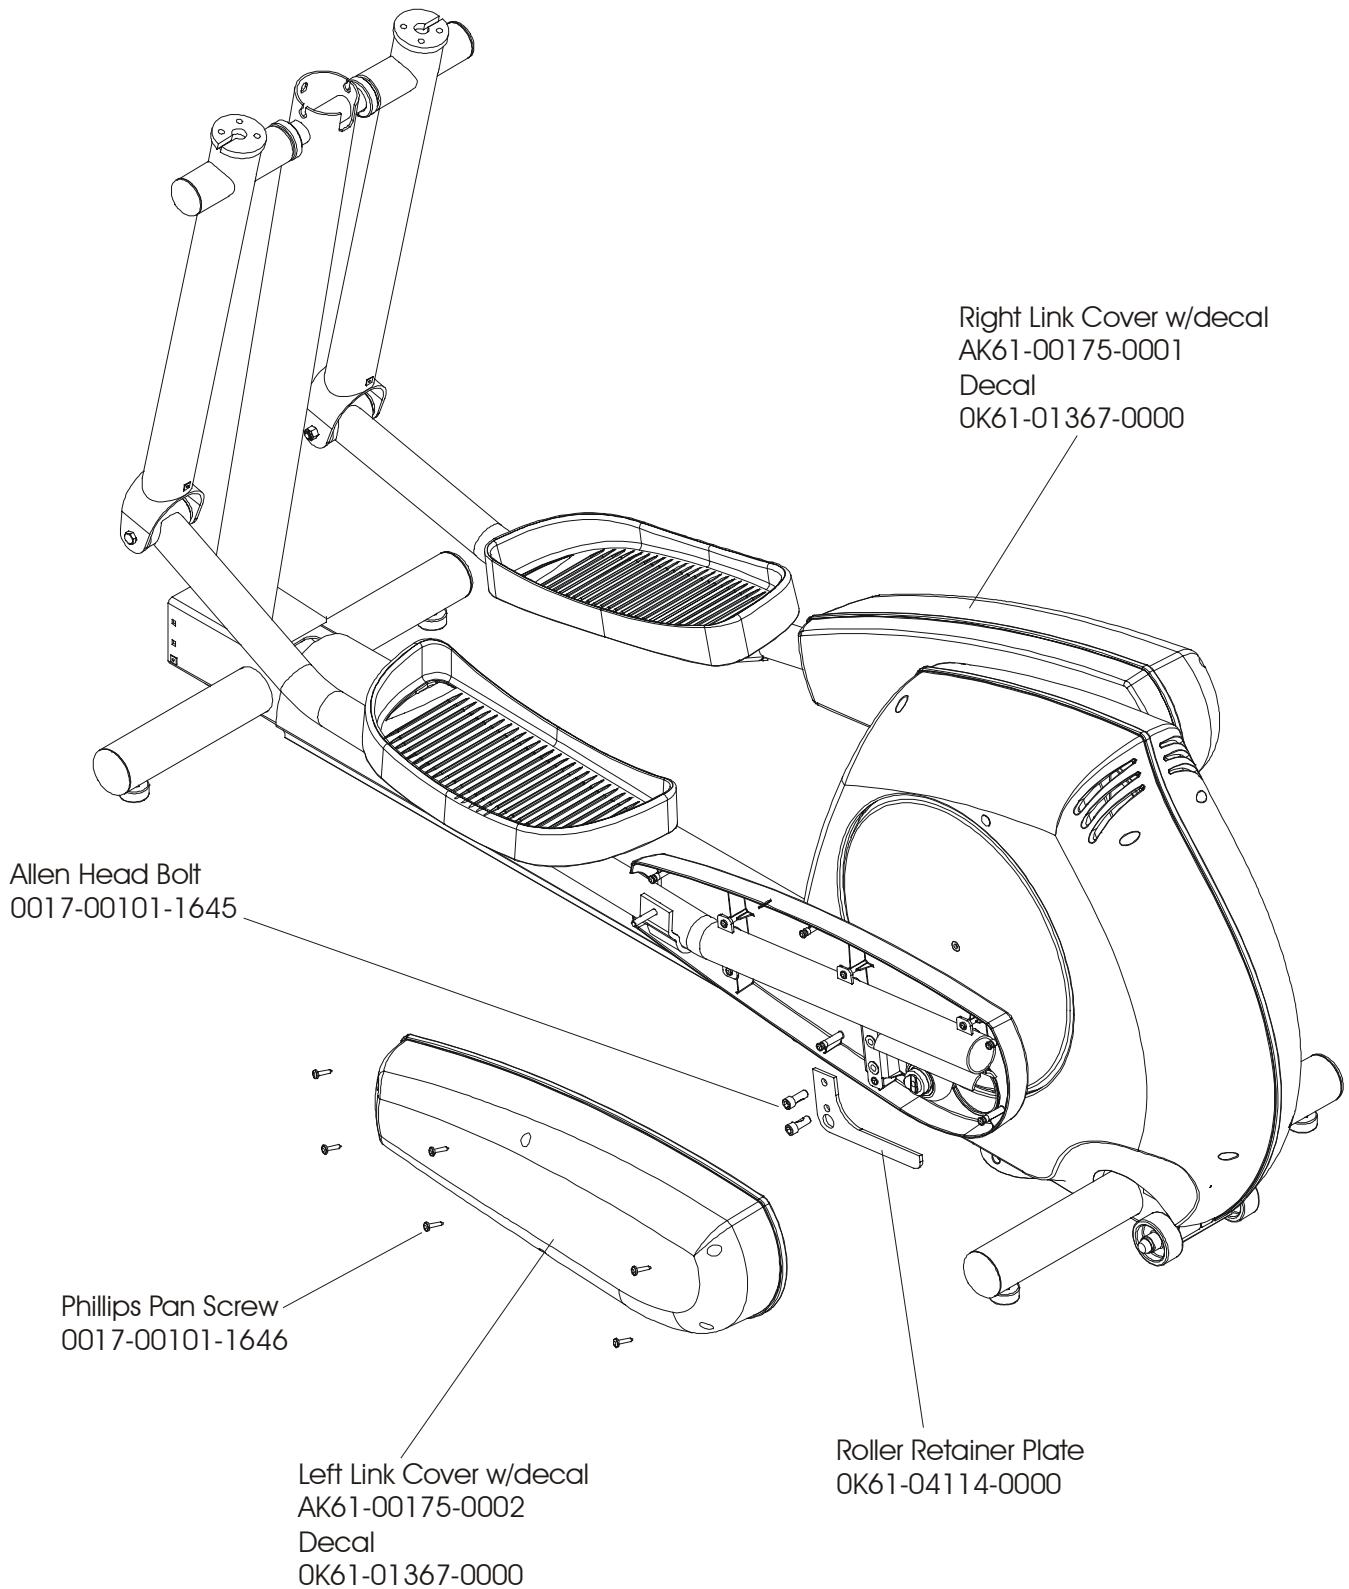

91XW CROSS-TRAINER
ROLLER ASSEMBLY

91XW-0XXX-01
S/N XTG100000 and UP

91XW CROSS-TRAINER

91XW-0XXX-01

CRANKSHAFT ASSEMBLY – AK61-00157-0002

S/N XTG100000 and UP

DRIVE LINKAGE ASSEMBLY

S/N XTG100000 and UP

CLEVIS & FRONT FRAME COVERS

S/N XTG10000 and UP

PEDAL LEVER ASSEMBLY

S/N XTG100000 and UP

Left Pedal Assembly AK61-00172-0002
Right Pedal Assembly AK61-00172-0001

ROCKER ARM COVERS

S/N XTG10000 and UP

ROCKER ARM ASSEMBLY