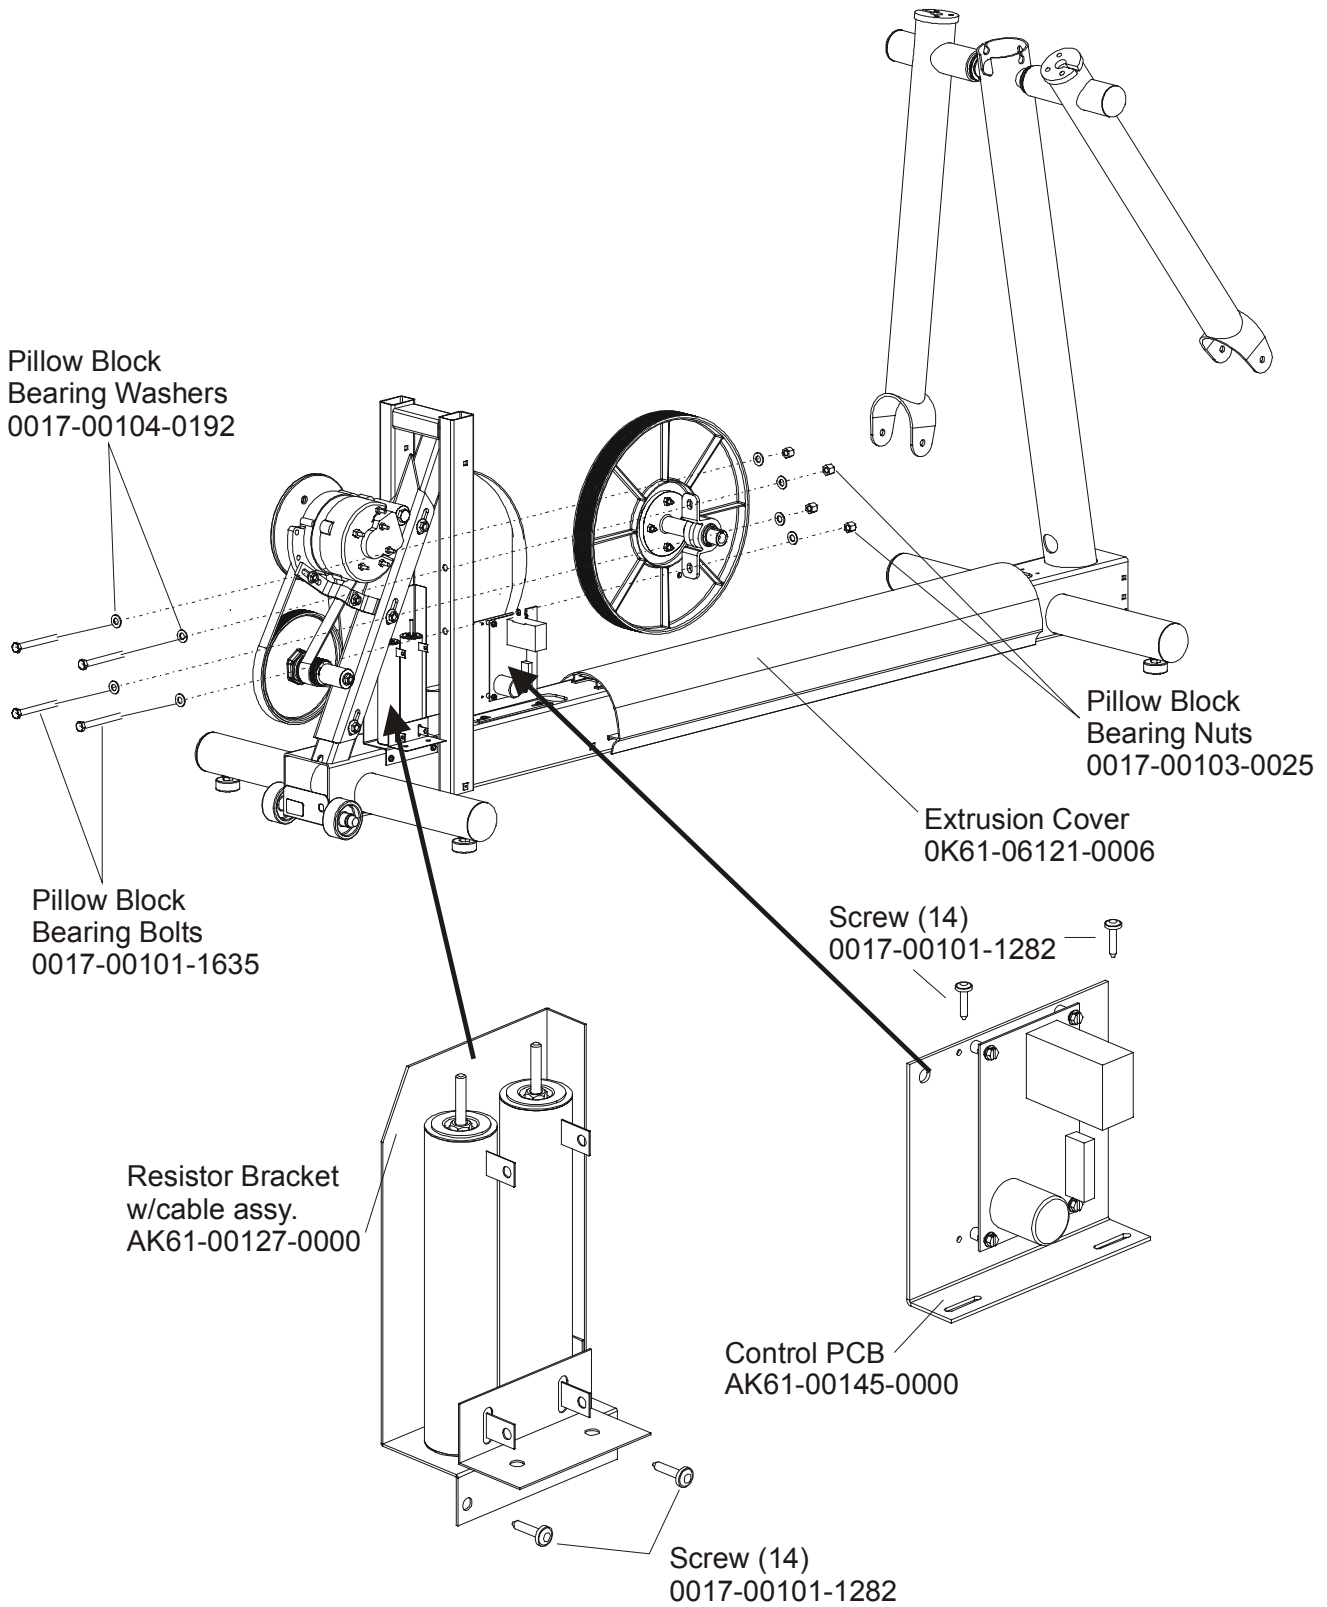

91XW CROSS-TRAINER
ROLLER ASSEMBLY

91XW-0XXX-01
S/N XTG100000 and UP

91XW CROSS-TRAINER

91XW-0XXX-01

CRANKSHAFT ASSEMBLY – AK61-00157-0002

S/N XTG100000 and UP

DRIVE LINKAGE ASSEMBLY

S/N XTG100000 and UP

CLEVIS & FRONT FRAME COVERS

S/N XTG10000 and UP

PEDAL LEVER ASSEMBLY

S/N XTG100000 and UP

Left Pedal Assembly AK61-00172-0002
Right Pedal Assembly AK61-00172-0001

ROCKER ARM COVERS

S/N XTG10000 and UP

ROCKER ARM ASSEMBLY