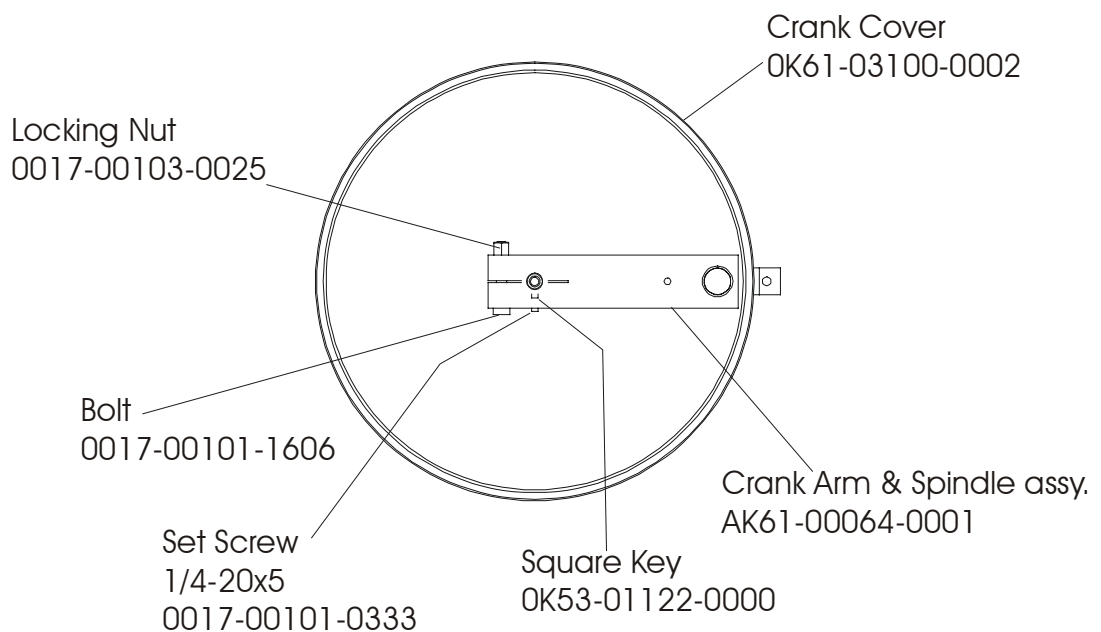

91XW CROSS-TRAINER
ROLLER ASSEMBLY

91XW-0XXX-01
S/N XTG100000 and UP