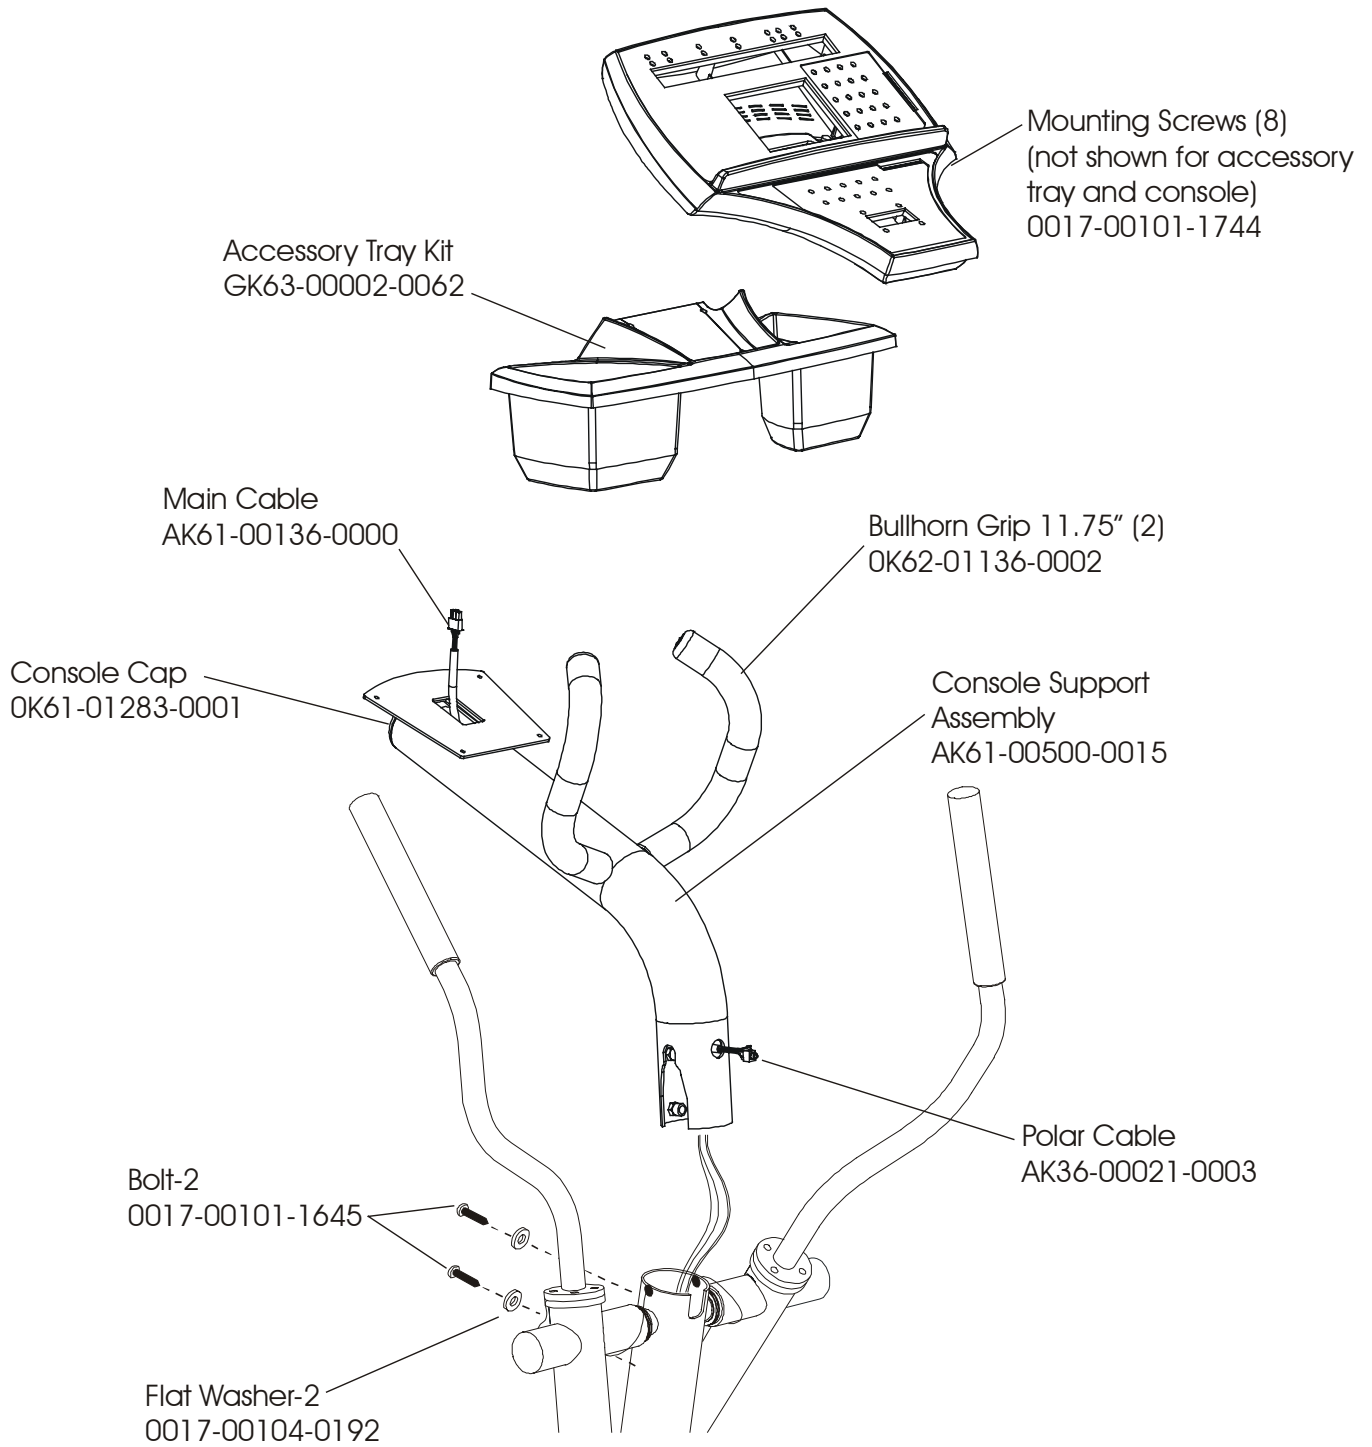

LifeFitness

CROSS-TRAINER 91XW-0XXX-01

Customer Support Services
PARTS MANUAL rev. 04/15/05

**91XW CROSS-TRAINER
REFERENCES**

**91XW-0XXX-01
S/N XTG100000 and UP**

OPERATION MANUAL	M051-00K61-A093
SERVICE MANUAL	M051-00K61-A097
ARCTIC SILVER TOUCH UP PAINT: SPRAY CAN .5 OZ BOTTLE W/APPLICATOR .33 OZ PEN	0017-00008-0204 0017-00008-0205 0017-00008-0206
STEALTH GRAY TOUCH UP PAINT (FOR ROCKER ARMS): SPRAY CAN .5 OZ BOTTLE W/APPLICATOR	0017-00008-0199 0017-00008-0198
ACCESS PANEL ASSEMBLY PANEL ASSEMBLY CONSISTS OF: 1) AK32-00020-0002 2) AK32-00078-0001 3) 0K61-01373-0000 4) 0017-00021-2846 5) 0017-00042-0754	AK61-00190-0000 COAX CABLE POWER CABLE ACCESS BRACKET F-TYPE CONNECTOR PLASTIC GROMMET
HARDWARE BAG	AK61-00181-0000

The 91XW-0XXX-01 has both Telemetry and LifePulse Sensors for Heart Rate.

NOTE: ADDING THE BOLT ON LCD SCREEN TO THE 91XW-0XXX-01 MAKES THE UNIT A 91XER-0XXX-01.

	Page
DRIVE BELTS AND ALTERNATOR.....	4
CONSOLE SUPPORT ASSEMBLY.....	5
CONSOLE ASSEMBLY.....	6
ROLLER ASSEMBLY.....	7
CRANKSHAFT ASSEMBLY.....	8
DRIVE LINKAGE ASSEMBLY.....	9
ANTI-LIFT BRACKET AND OUTER PEDAL COVERS.....	10
BRACKETS AND FRAME ASSEMBLY.....	11
CLEVIS AND FRONT FRAME COVERS.....	12
PEDAL LEVER ASSEMBLY.....	13
ROCKER ARM COVERS.....	14
ROCKER ARM ASSEMBLY.....	15
REAR DRIVE SHROUDS W/DECALS.....	16
UPPER ARM / HEART RATE ASSEMBLY.....	17
CABLES.....	18

**91XW CROSS-TRAINER
DRIVE BELTS AND ALTERNATOR**

**91XW-0XXX-01
S/N XTG100000 and UP**

**91XW CROSS-TRAINER
CONSOLE SUPPORT ASSEMBLY**

**91XW-0XXX-01
S/N XTG100000 and UP**

**91XW CROSS-TRAINER
CONSOLE ASSEMBLY**

91XW CROSS-TRAINER
ROLLER ASSEMBLY

91XW-0XXX-01
S/N XTG100000 and UP

91XW CROSS-TRAINER

91XW-0XXX-01

CRANKSHAFT ASSEMBLY – AK61-00157-0002

S/N XTG100000 and UP

DRIVE LINKAGE ASSEMBLY

S/N XTG100000 and UP