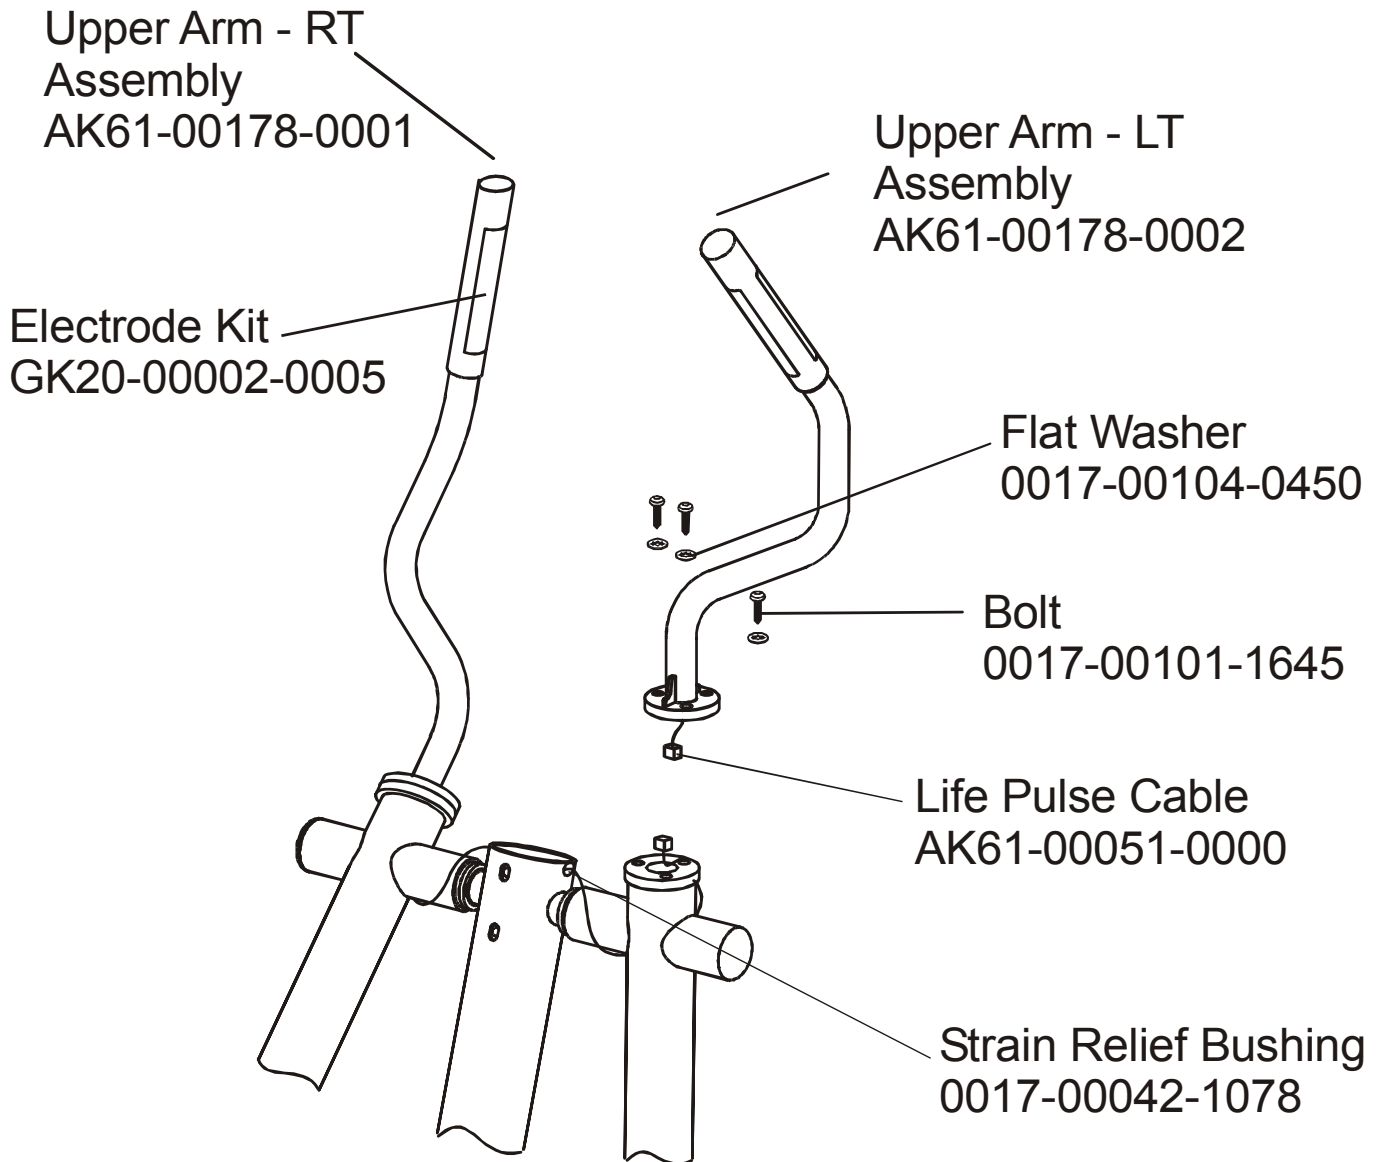

S/N XTG100000 and UP

REAR DRIVE SHROUDS W/DECALS

S/N XTG100000 and UP

UPPER ARM/HEART RATE ASSEMBLY

S/N XTG100000 and UP

CABLES

S/N XTG10000 and UP

Power Control Board Cable
AK61-00135-0000