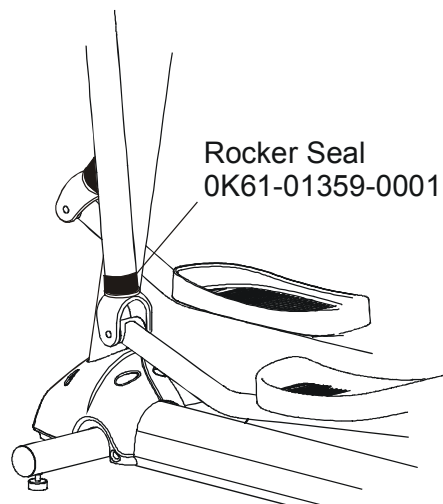

91XW CROSS-TRAINER
ROLLER ASSEMBLY

91XW-0XXX-01
S/N XTG100000 and UP

91XW CROSS-TRAINER

91XW-0XXX-01

CRANKSHAFT ASSEMBLY – AK61-00157-0002

S/N XTG100000 and UP

DRIVE LINKAGE ASSEMBLY

S/N XTG100000 and UP

CLEVIS & FRONT FRAME COVERS

S/N XTG10000 and UP

PEDAL LEVER ASSEMBLY

S/N XTG100000 and UP

Left Pedal Assembly AK61-00172-0002
Right Pedal Assembly AK61-00172-0001

ROCKER ARM COVERS

S/N XTG10000 and UP

ROCKER ARM ASSEMBLY

S/N XTG100000 and UP

REAR DRIVE SHROUDS W/DECALS

S/N XTG100000 and UP

UPPER ARM/HEART RATE ASSEMBLY

S/N XTG100000 and UP

CABLES

S/N XTG10000 and UP

Power Control Board Cable
AK61-00135-0000