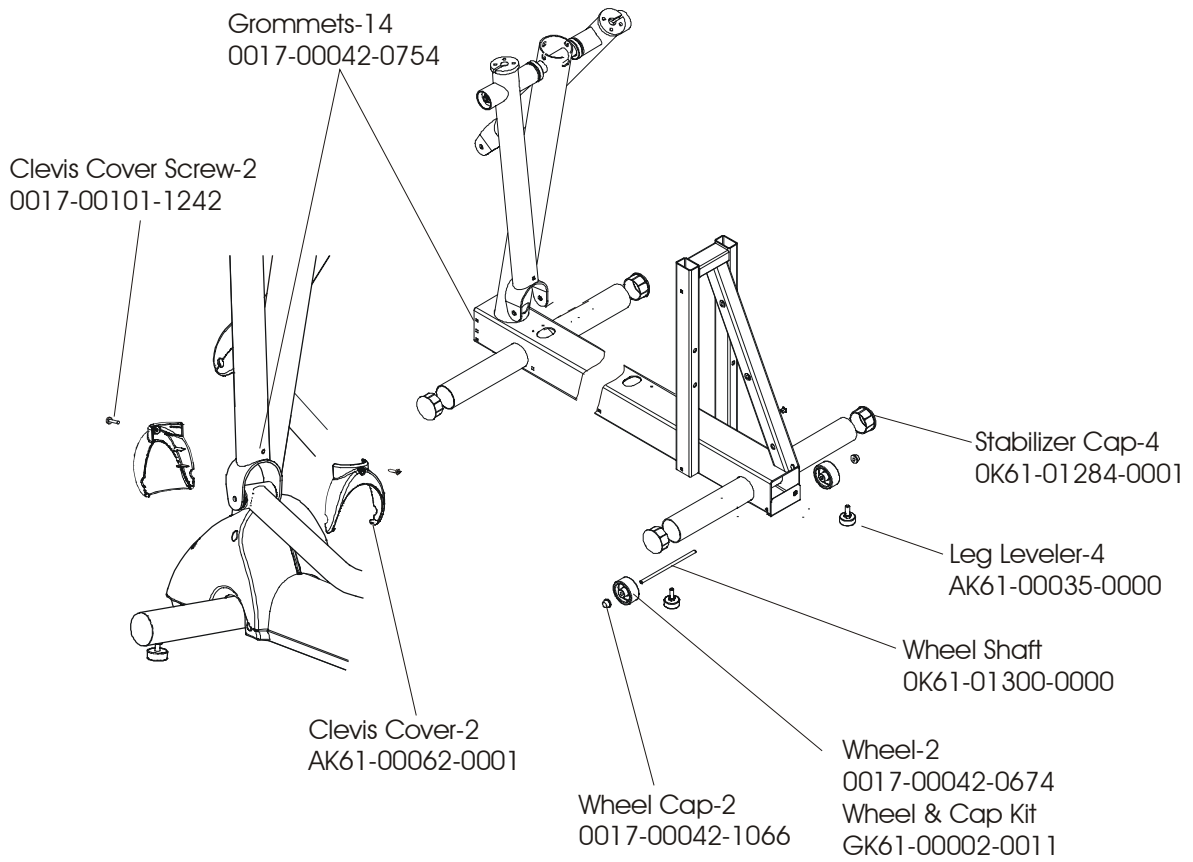

91XW CROSS-TRAINER
ROLLER ASSEMBLY

91XW-0XXX-01
S/N XTG100000 and UP

91XW CROSS-TRAINER

91XW-0XXX-01

CRANKSHAFT ASSEMBLY – AK61-00157-0002

S/N XTG100000 and UP

DRIVE LINKAGE ASSEMBLY

S/N XTG100000 and UP

CLEVIS & FRONT FRAME COVERS

S/N XTG10000 and UP

PEDAL LEVER ASSEMBLY

S/N XTG100000 and UP

Left Pedal Assembly AK61-00172-0002
Right Pedal Assembly AK61-00172-0001

ROCKER ARM COVERS

S/N XTG10000 and UP

ROCKER ARM ASSEMBLY