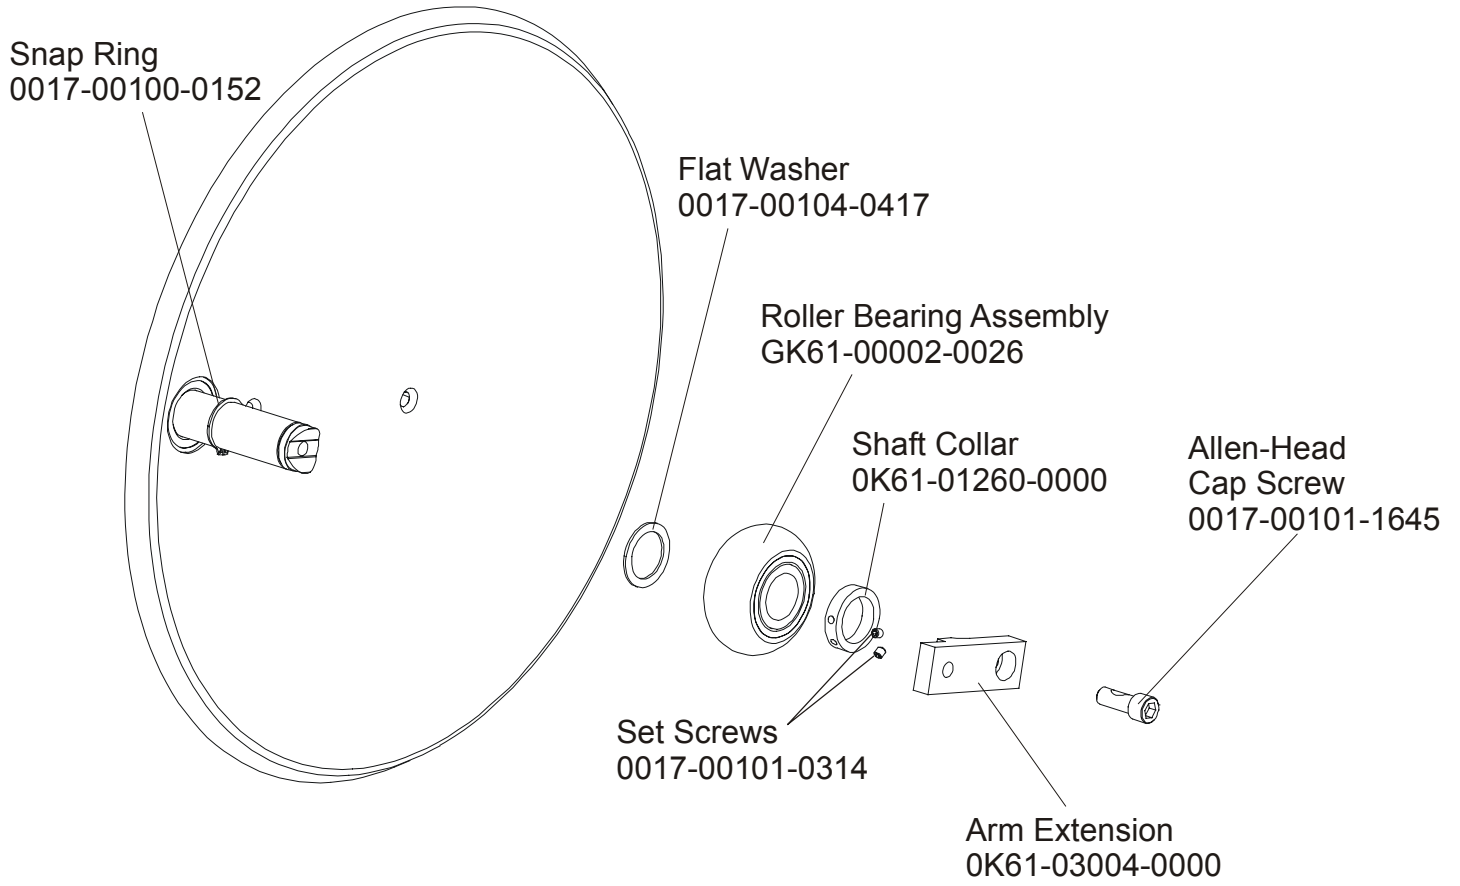

91XW CROSS-TRAINER
ROLLER ASSEMBLY

91XW-0XXX-01
S/N XTG100000 and UP