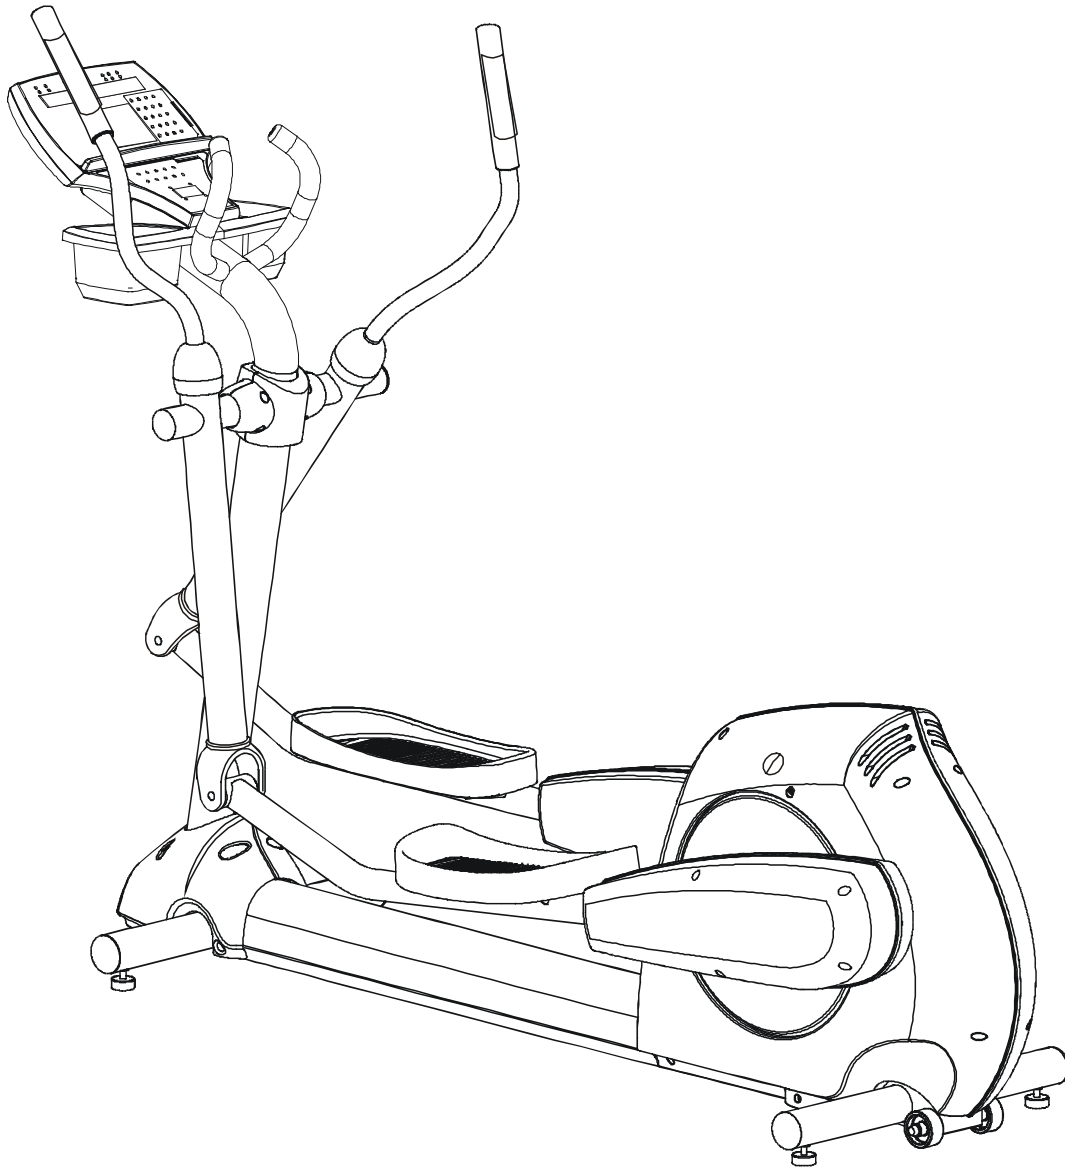

LifeFitness

CROSS-TRAINER 91XW-0XXX-01

Customer Support Services
PARTS MANUAL rev. 04/15/05

**91XW CROSS-TRAINER
REFERENCES**

**91XW-0XXX-01
S/N XTG100000 and UP**

OPERATION MANUAL	M051-00K61-A093
SERVICE MANUAL	M051-00K61-A097
ARCTIC SILVER TOUCH UP PAINT: SPRAY CAN .5 OZ BOTTLE W/APPLICATOR .33 OZ PEN	0017-00008-0204 0017-00008-0205 0017-00008-0206
STEALTH GRAY TOUCH UP PAINT (FOR ROCKER ARMS): SPRAY CAN .5 OZ BOTTLE W/APPLICATOR	0017-00008-0199 0017-00008-0198
ACCESS PANEL ASSEMBLY PANEL ASSEMBLY CONSISTS OF: 1) AK32-00020-0002 2) AK32-00078-0001 3) 0K61-01373-0000 4) 0017-00021-2846 5) 0017-00042-0754	AK61-00190-0000 COAX CABLE POWER CABLE ACCESS BRACKET F-TYPE CONNECTOR PLASTIC GROMMET
HARDWARE BAG	AK61-00181-0000

The 91XW-0XXX-01 has both Telemetry and LifePulse Sensors for Heart Rate.

NOTE: ADDING THE BOLT ON LCD SCREEN TO THE 91XW-0XXX-01 MAKES THE UNIT A 91XER-0XXX-01.

	Page
DRIVE BELTS AND ALTERNATOR.....	4
CONSOLE SUPPORT ASSEMBLY.....	5
CONSOLE ASSEMBLY.....	6
ROLLER ASSEMBLY.....	7
CRANKSHAFT ASSEMBLY.....	8
DRIVE LINKAGE ASSEMBLY.....	9
ANTI-LIFT BRACKET AND OUTER PEDAL COVERS.....	10
BRACKETS AND FRAME ASSEMBLY.....	11
CLEVIS AND FRONT FRAME COVERS.....	12
PEDAL LEVER ASSEMBLY.....	13
ROCKER ARM COVERS.....	14
ROCKER ARM ASSEMBLY.....	15
REAR DRIVE SHROUDS W/DECALS.....	16
UPPER ARM / HEART RATE ASSEMBLY.....	17
CABLES.....	18

**91XW CROSS-TRAINER
DRIVE BELTS AND ALTERNATOR**

**91XW-0XXX-01
S/N XTG100000 and UP**

**91XW CROSS-TRAINER
CONSOLE SUPPORT ASSEMBLY**

**91XW-0XXX-01
S/N XTG100000 and UP**

**91XW CROSS-TRAINER
CONSOLE ASSEMBLY**