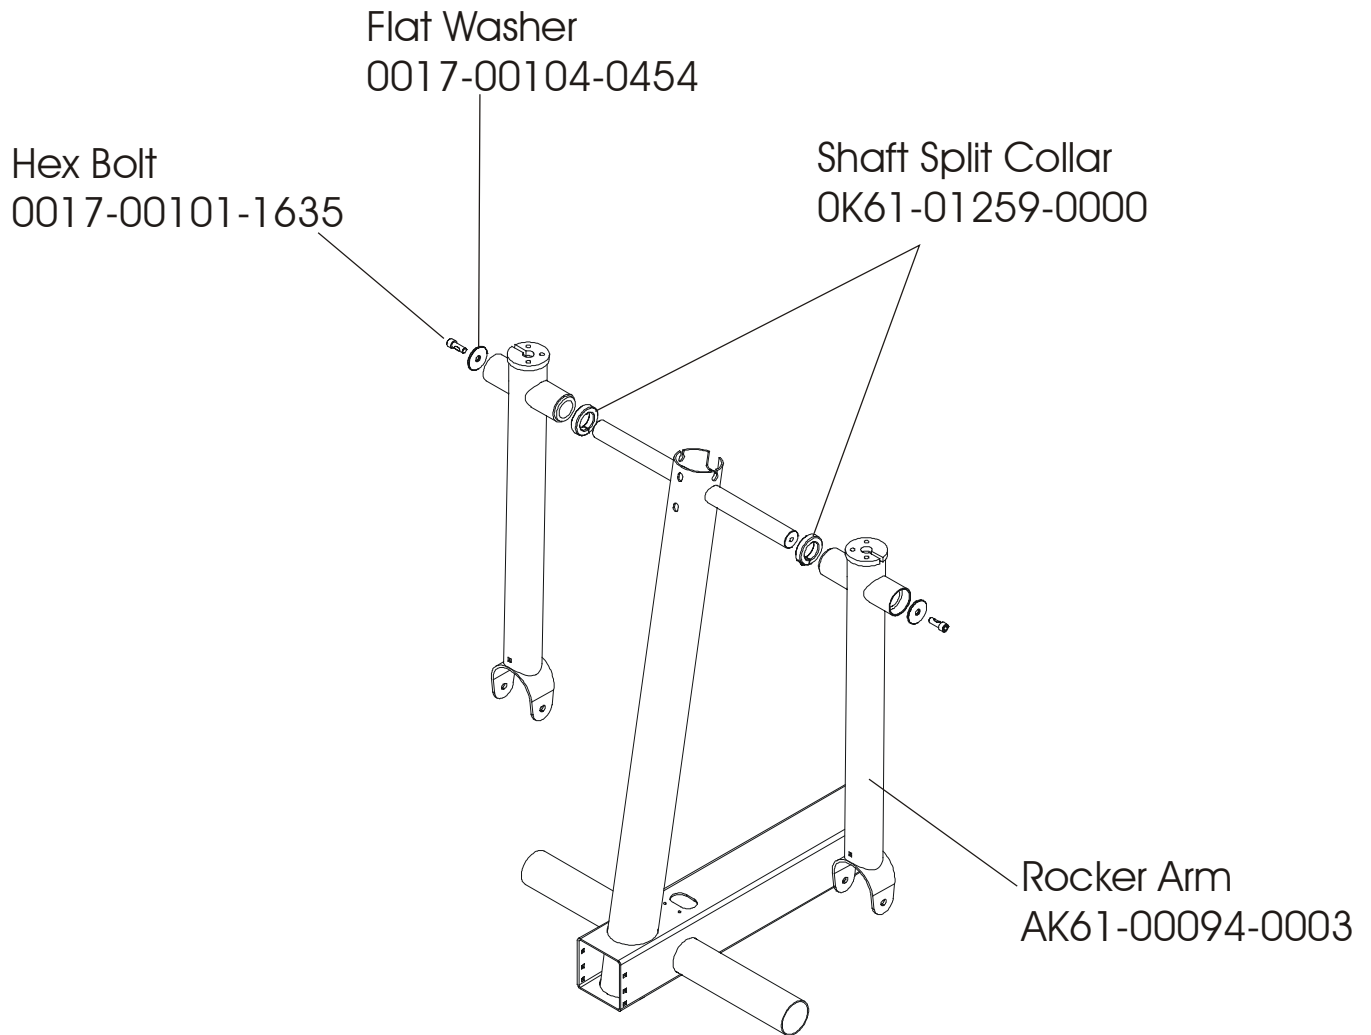

ROCKER ARM ASSEMBLY

S/N XTG100000 and UP