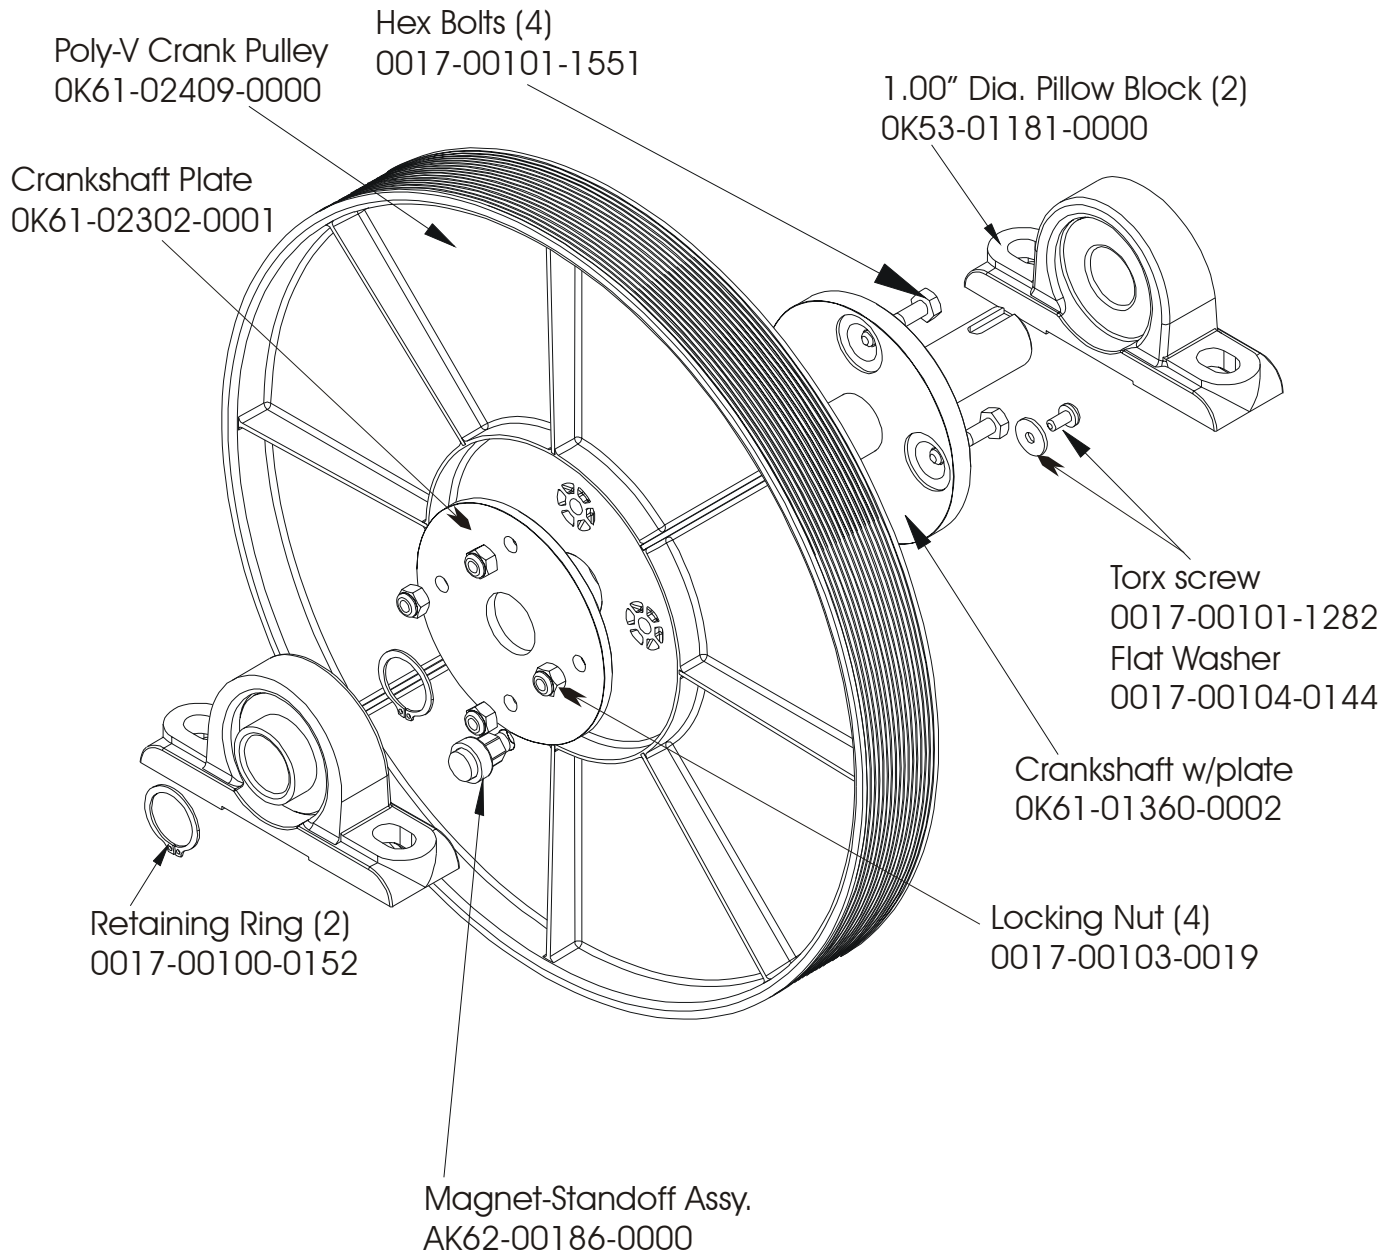

91XW CROSS-TRAINER
ROLLER ASSEMBLY

91XW-0XXX-01
S/N XTG100000 and UP

91XW CROSS-TRAINER

91XW-0XXX-01

CRANKSHAFT ASSEMBLY – AK61-00157-0002

S/N XTG100000 and UP

DRIVE LINKAGE ASSEMBLY

S/N XTG100000 and UP