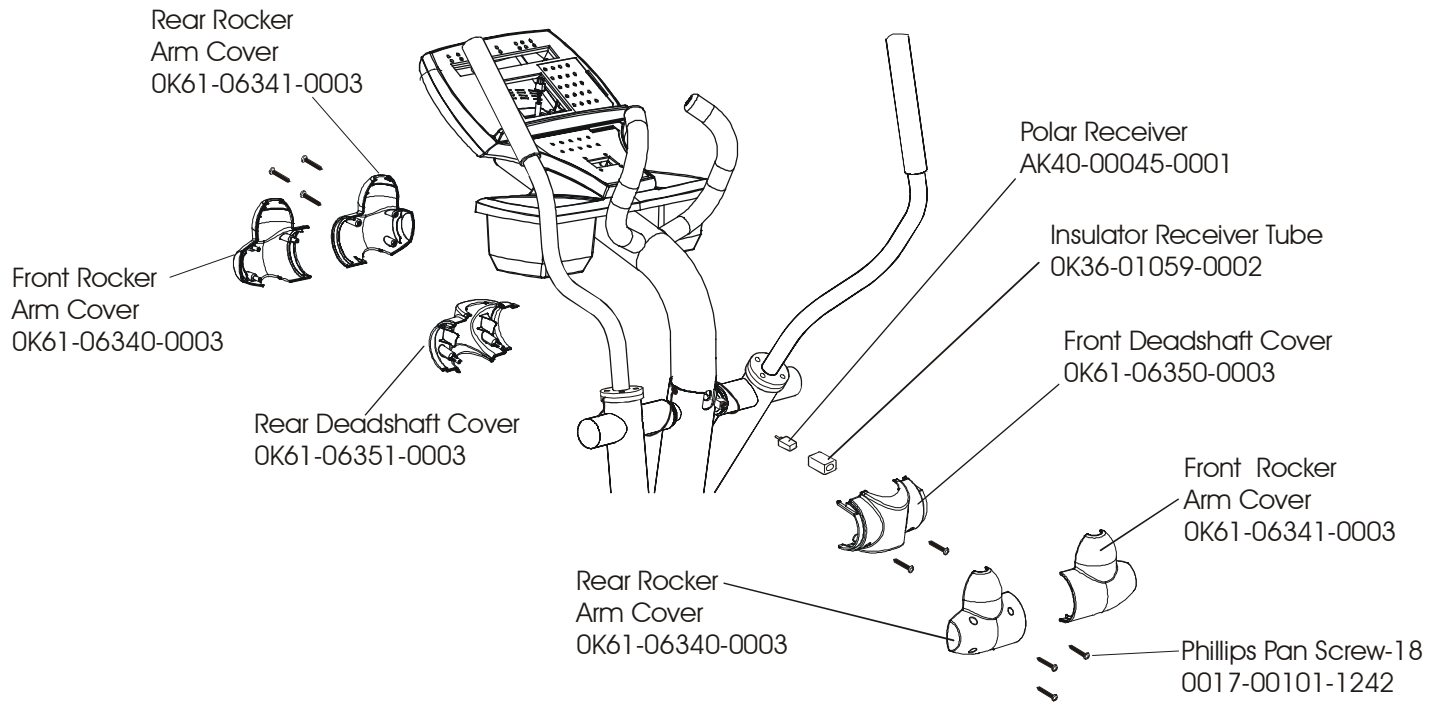

CLEVIS & FRONT FRAME COVERS

S/N XTG10000 and UP

PEDAL LEVER ASSEMBLY

S/N XTG100000 and UP

Left Pedal Assembly AK61-00172-0002
Right Pedal Assembly AK61-00172-0001

ROCKER ARM COVERS

S/N XTG10000 and UP

ROCKER ARM ASSEMBLY