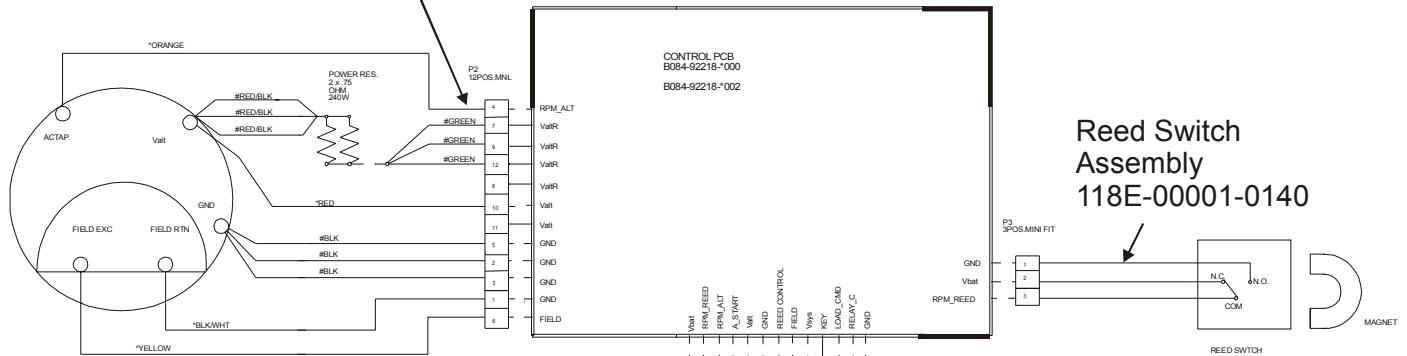

S/N XTG100000 and UP

REAR DRIVE SHROUDS W/DECALS

S/N XTG100000 and UP

UPPER ARM/HEART RATE ASSEMBLY

S/N XTG100000 and UP

CABLES

S/N XTG10000 and UP

Power Control Board Cable
AK61-00135-0000