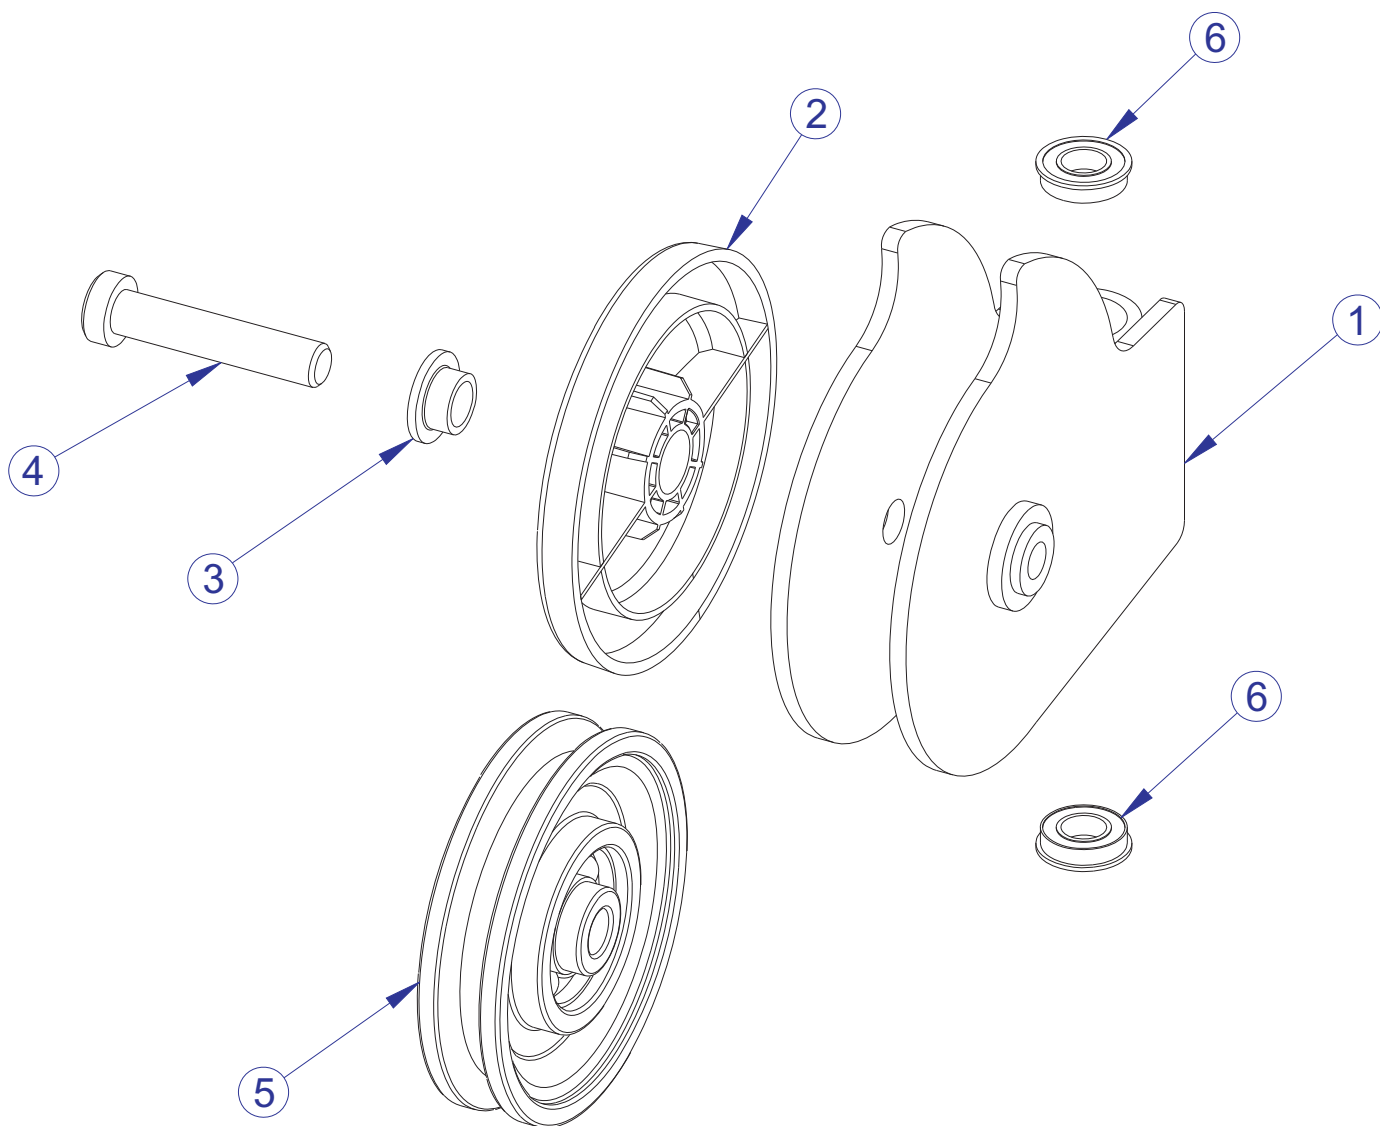

ITEM NO.	QTY.	PART NO.	DESCRIPTION
1	1	8344501	PLATE ASSY., REAR BOTTOM
2	1	8326901	LABEL, WARNING, LOCK OUT

LFG5-003 G5 HOME GYM RIGHT MID PULLEY ASSEMBLY - 8350801

ITEM NO.	QTY.	PART NO.	DESCRIPTION
1	1	8206101	WLDMNT, MID SWIVEL PULLEY, RIGHT
2	1	3258301	PULLEY, 88.9 OD X 10 X 25.4
3	1	3256207	SCREW, M10 X1.5 50MM
4	1	8229001	COVER, PULLEY, FULL
5	1	7630101	RETAINER, CM/MJ, PULLEY
6	2	3261501	BEARING, FLANGED BALL, 10MM ID X 19MM OD

LFG5-003 G5 HOME GYM

LEFT MID PULLEY ASSEMBLY - 8350901

ITEM NO.	QTY.	PART NO.	DESCRIPTION
1	1	8149401	WLDMNT, MID SWIVEL PULLEY, LEFT
2	1	8229001	COVER, PULLEY, FULL
3	1	7630101	RETAINER, CM/MJ, PULLEY
4	1	3256207	SCREW, M10 X1.5 50MM
5	1	3258301	PULLEY, 88.9 OD X 10 X 25.4
6	2	3261501	BEARING, FLANGED BALL, 10MM ID X 19MM OD