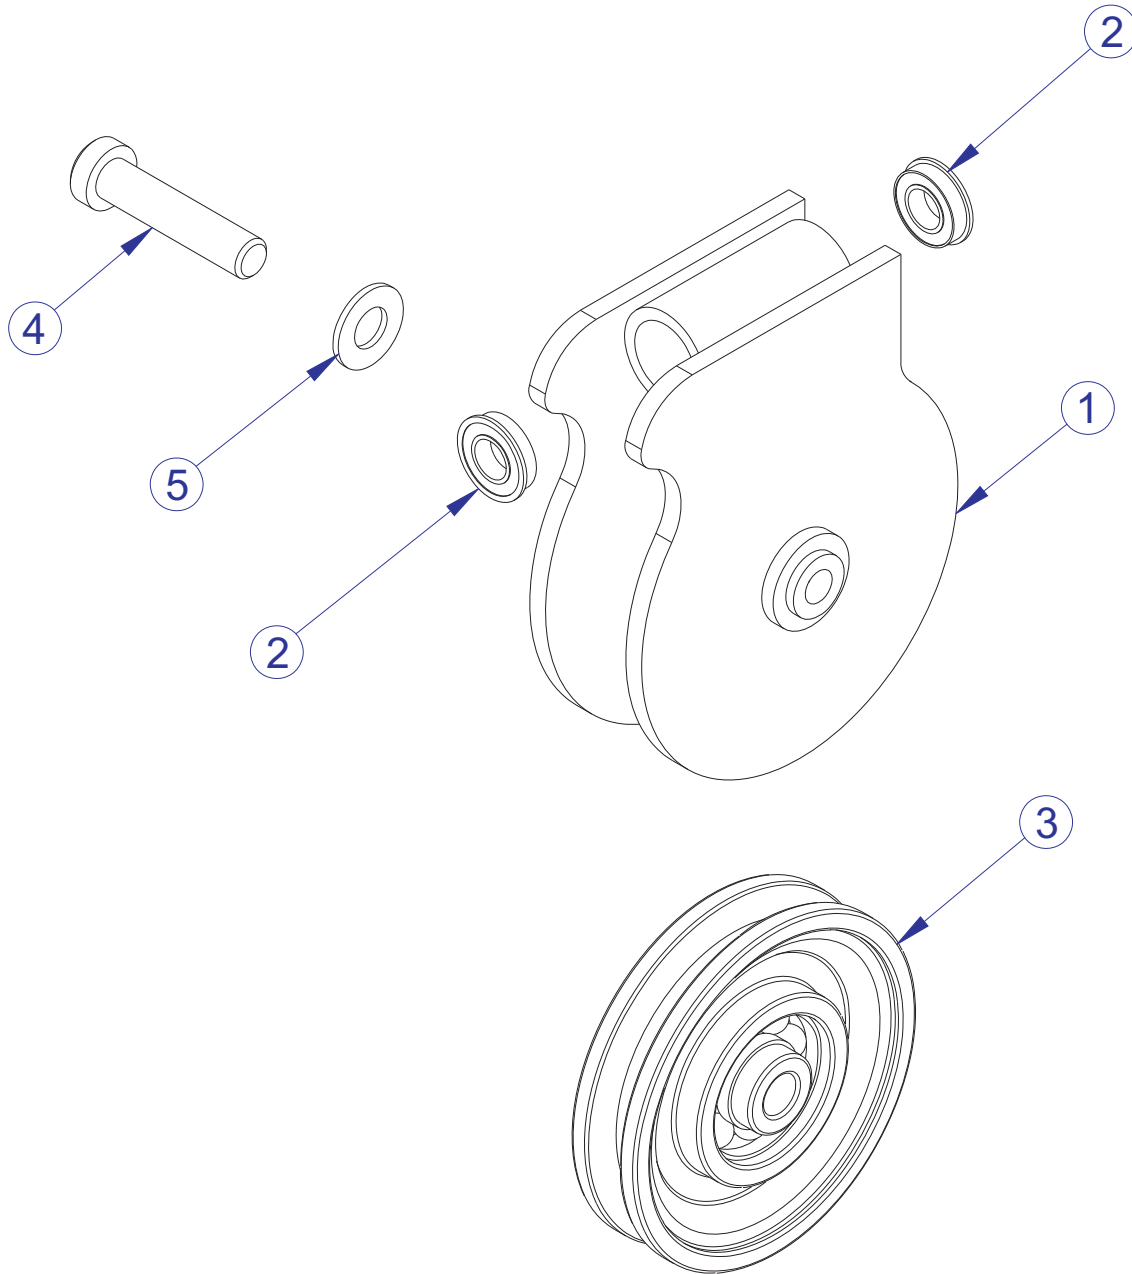

LFG5-003 G5 HOME GYM UPPER RIGHT PULLEY ASSEMBLY - 8350601

ITEM NO.	QTY.	PART NO.	DESCRIPTION
1	1	8276501	WLDMT, UPPER SWIVEL PULLEY, RIGHT
2	2	3261501	BEARING, FLANGED BALL, 10MM ID X 19MM OD
3	1	3258301	PULLEY, 88.9 OD X 10 X 25.4
4	1	3256206	SCREW, M10 X1.5 45MM
5	1	3102514	WASHER, FLAT 3/8" SAE ST ZN