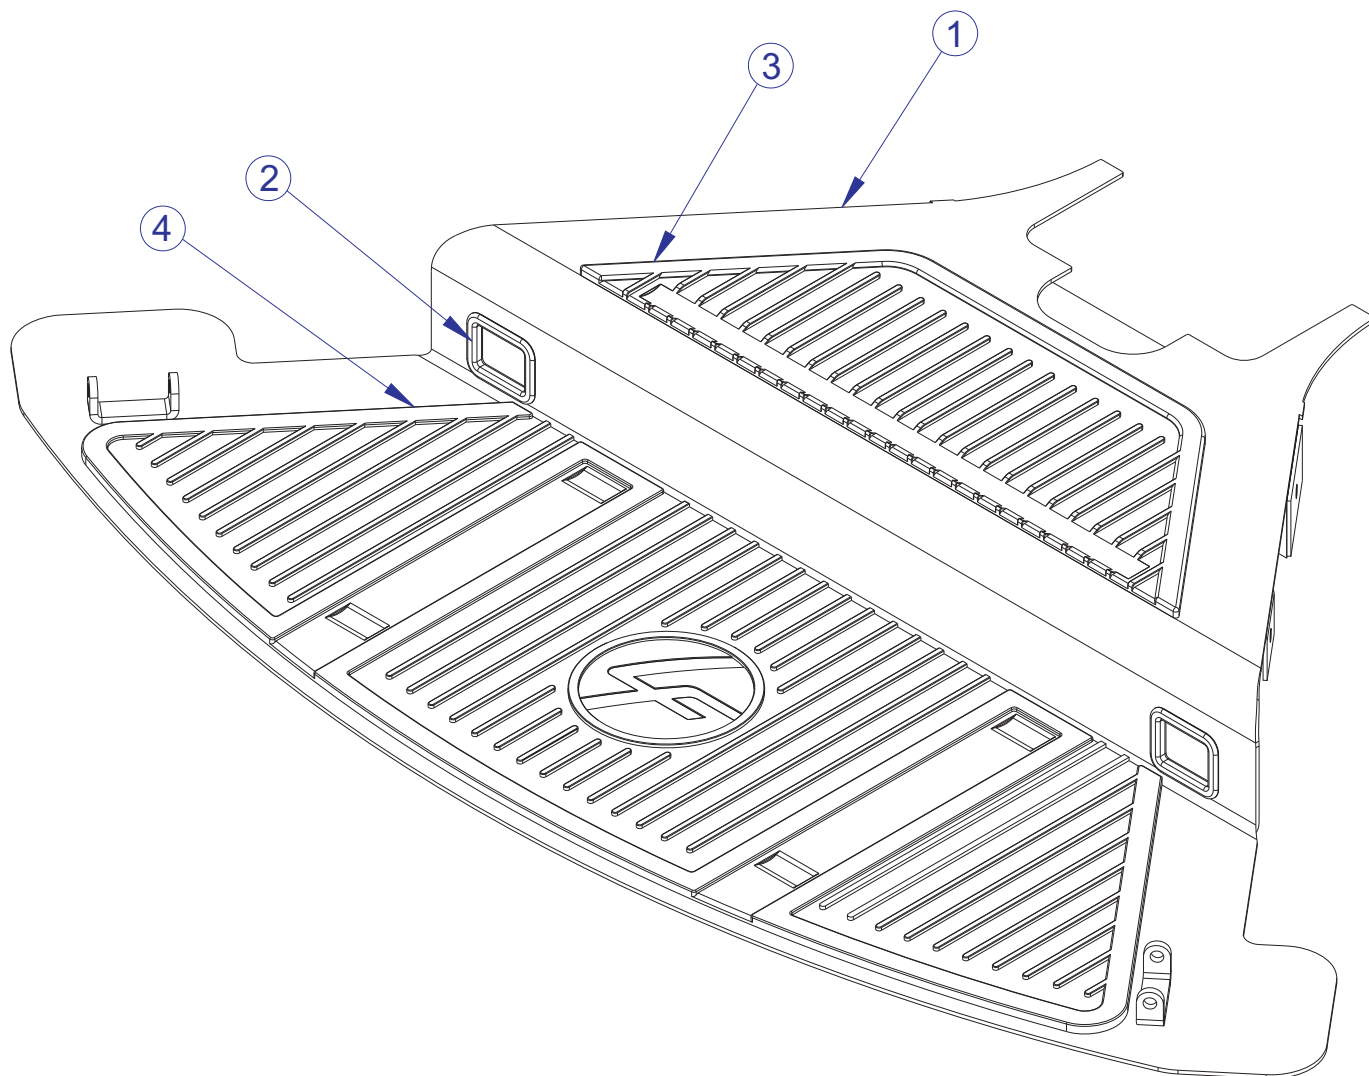

LFG5-003 G5 HOME GYM FOOT PLATE ASSEMBLY - 8210501

ITEM NO.	QTY.	PART NO.	DESCRIPTION
1	1	8210501	ASSY., G5, FOOT PLATE
2	2	7775301	GROMMET, CABLE HOLE
3	1	8206501	RUBBER, G5 FLOOR MAT UPPER
4	1	8189301	RUBBER, G5 FLOOR MAT LOWER