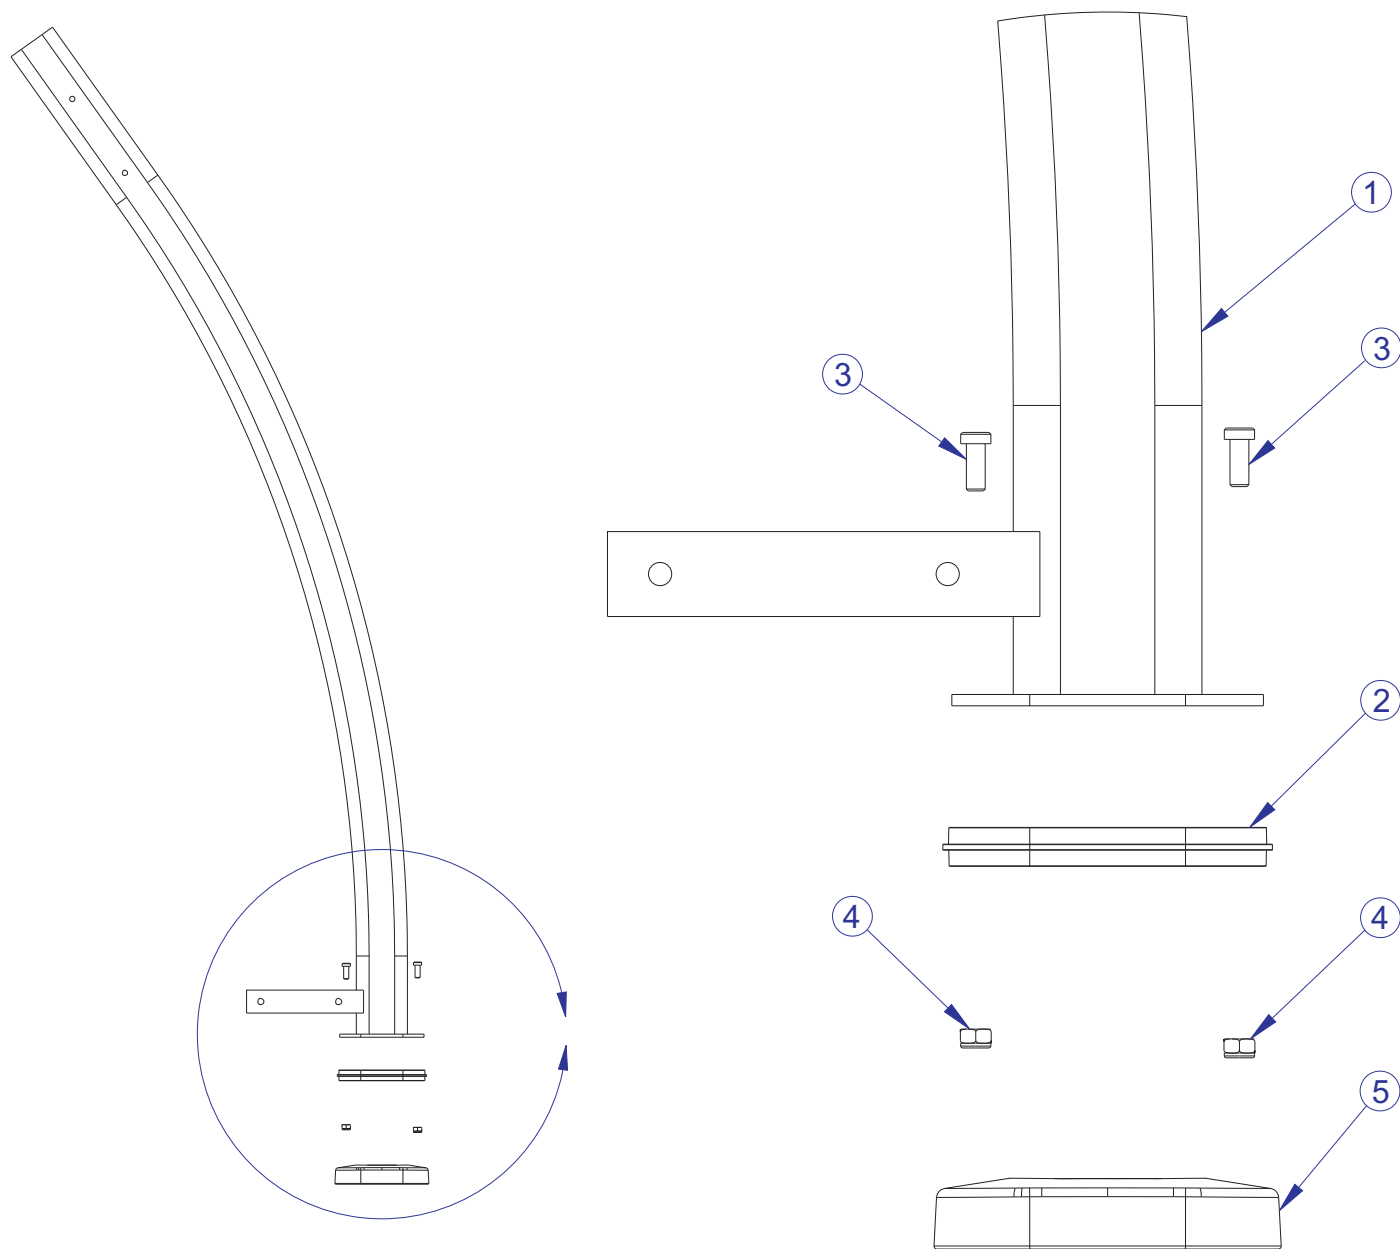

LFG5-003 G5 HOME GYM RIGHT UPRIGHT ASSEMBLY - 8349801

ITEM NO.	QTY.	PART NO.	DESCRIPTION
1	1	8349801	ASSY., G5 RIGHT SIDE UPRIGHT
2	1	7763001	FOOT, 2.50 X 4.49 FLOV
3	2	3256202	SCREW, M10 X1.5 25MM
4	2	3242002	NUT, M10 X 1.5 HEX NYLOCK
5	1	8265301	COVER, FOOT - STRAIGHT
6	1	8220001	LABEL, ASTM WARNING SELECT-ENG
7	1	8106801	LABEL, SERIAL NUMBER, LARGE, 10-0123-001, BNR

LFG5-003 G5 HOME GYM

RIGHT BASE ASSEMBLY - 8350001

ITEM NO.	QTY.	PART NO.	DESCRIPTION
1	1	8350001	ASSY, G5 BASE RIGHT
2	1	8167401	CAP, 50x100x2.5

LFG5-003 G5 HOME GYM FOOT PLATE ASSEMBLY - 8210501

ITEM NO.	QTY.	PART NO.	DESCRIPTION
1	1	8210501	ASSY., G5, FOOT PLATE
2	2	7775301	GROMMET, CABLE HOLE
3	1	8206501	RUBBER, G5 FLOOR MAT UPPER
4	1	8189301	RUBBER, G5 FLOOR MAT LOWER

LFG5-003 G5 HOME GYM
 LEFT BASE ASSEMBLY - 8350101

ITEM NO.	QTY.	PART NO.	DESCRIPTION
1	1	8350101	ASSY, G5 BASE LEFT
2	1	8167401	CAP, 50x100x2.5

LFG5-003 G5 HOME GYM LEFT UPRIGHT ASSEMBLY - 8349901

ITEM NO.	QTY.	PART NO.	DESCRIPTION
1	1	8349901	ASSY., G5 LEFT SIDE UPRIGHT
2	1	7763001	FOOT, 2.50 X 4.49 FLOV
3	2	3256202	SCREW, M10 X1.5 25MM
4	2	3242002	NUT, M10 X 1.5 HEX NYLOCK
5	1	8265301	COVER, FOOT - STRAIGHT