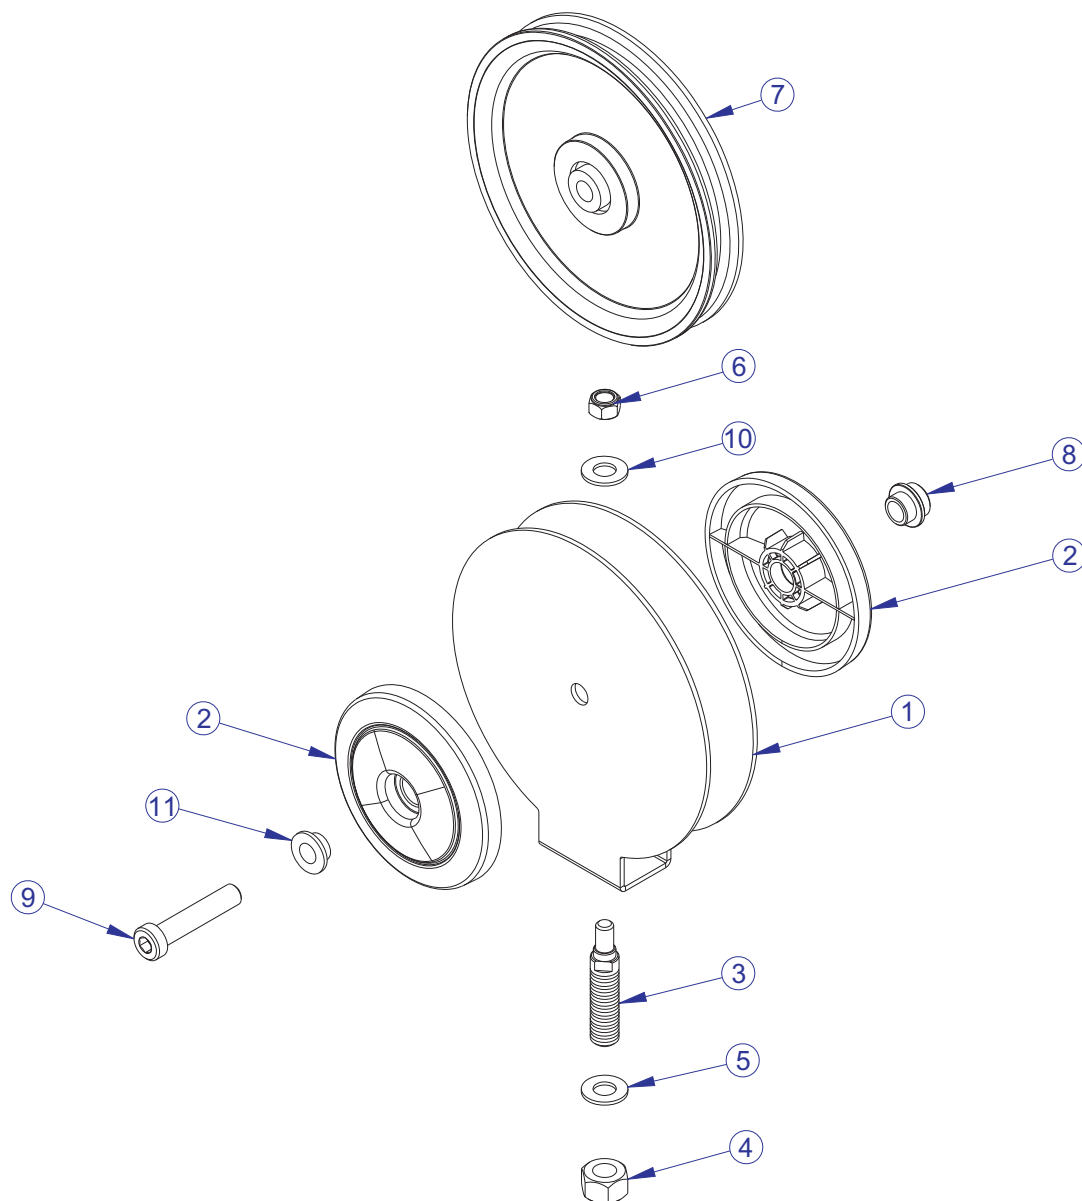

LFG5-003 G5 HOME GYM UPPER RIGHT PULLEY ASSEMBLY - 8350601

ITEM NO.	QTY.	PART NO.	DESCRIPTION
1	1	8276501	WLDMT, UPPER SWIVEL PULLEY, RIGHT
2	2	3261501	BEARING, FLANGED BALL, 10MM ID X 19MM OD
3	1	3258301	PULLEY, 88.9 OD X 10 X 25.4
4	1	3256206	SCREW, M10 X1.5 45MM
5	1	3102514	WASHER, FLAT 3/8" SAE ST ZN

LFG5-003 G5 HOME GYM UPPER LEFT PULLEY ASSEMBLY - 8350701

ITEM NO.	QTY.	PART NO.	DESCRIPTION
1	1	8149501	WLDMT, UPPER SWIVEL PULLEY, LEFT
2	1	3258301	PULLEY, 88.9 OD X 10 X 25.4
3	2	3261501	BEARING, FLANGED BALL, 10MM ID X 19MM OD
4	1	3102514	WASHER, FLAT 3/8" SAE ST ZN
5	1	3256206	SCREW, M10 X1.5 45MM

LFG5-003 G5 HOME GYM GUIDE ROD ASSEMBLY - 8264702

ITEM NO.	QTY.	PART NO.	DESCRIPTION
1	1	8166902	GUIDE ROD, HOLLOW, 19MM
2	1	8264601	PLUG, GUIDE ROD

LFG5-003 G5 HOME GYM HEAD PLATE PULLEY ASSEMBLY - 8350401

ITEM NO.	QTY.	PART NO.	DESCRIPTION
1	1	8288201	BRACKET, 6 PULLEY
2	2	8229001	COVER, PULLEY, FULL
3	1	8315701	THREADED PLUG, G5
4	1	3102702	NUT, HEX
5	1	3102514	WASHER, FLAT 3/8" SAE ST ZN
6	1	3242004	NUT, M8 X 1.25 HEX NYLOCK
7	1	3239601	PULLEY, 6" OD x 10MM ID
8	1	7335401	NUT, M10 X 1.5 SOCKET HEAD
9	1	3256207	SCREW, M10 X1.5 50MM
10	1	3102509	WASHER, FLAT 5/16 ID SAE ZN
11	1	7630101	RETAINER, CM/MJ, PULLEY