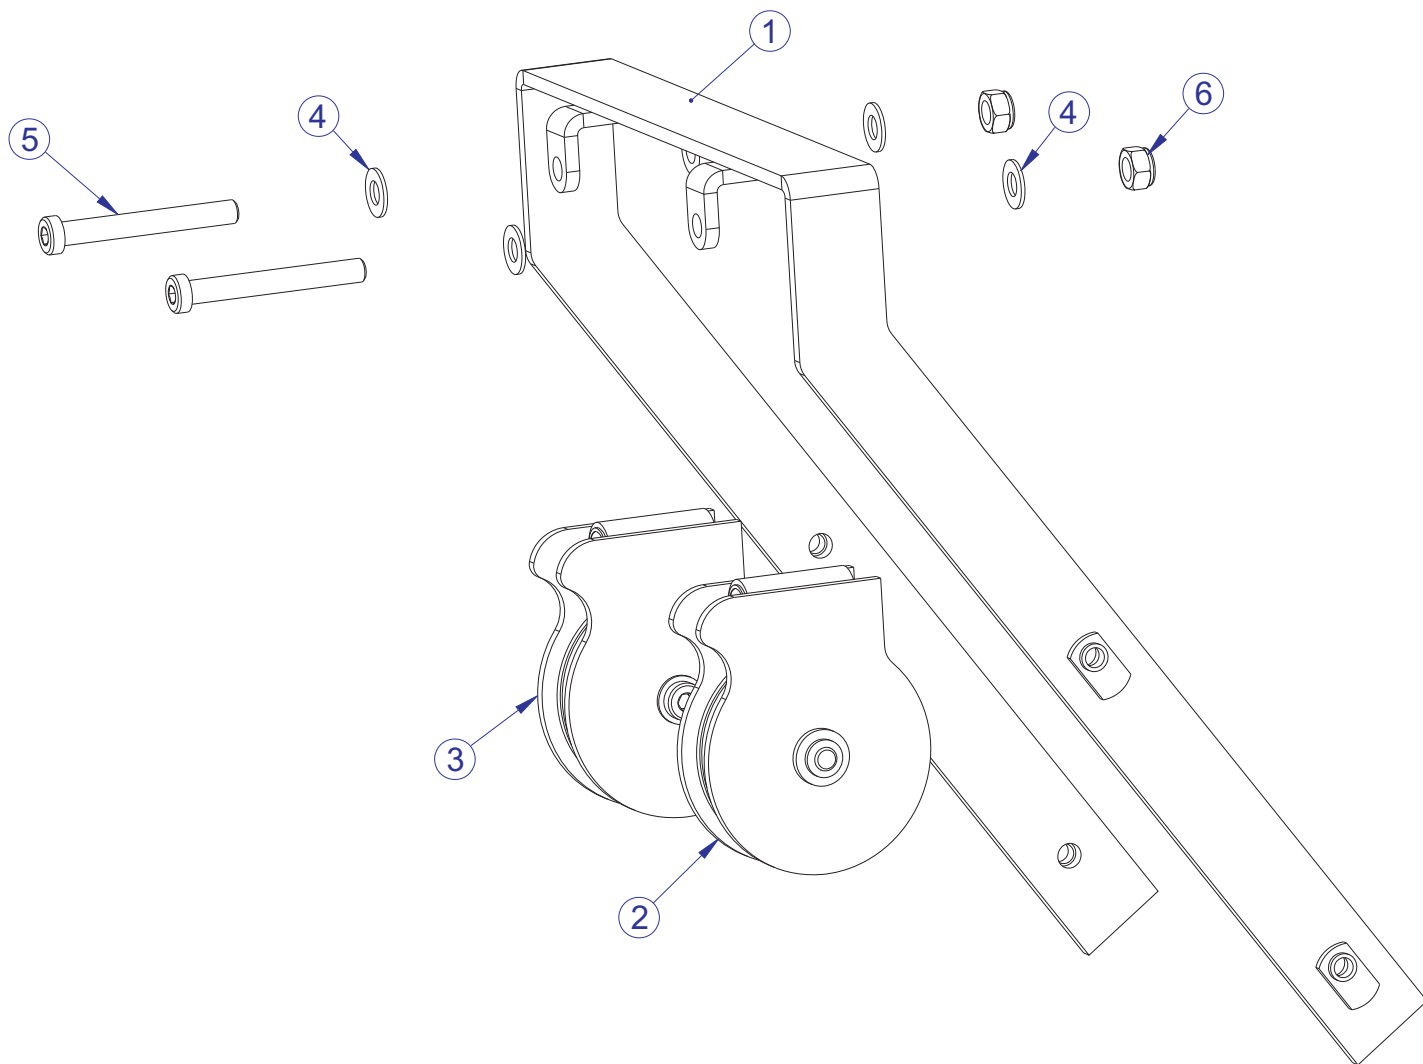

LFG5-003 G5 HOME GYM UPPER SWIVEL PULLEY ASSEMBLY - 8349701

ITEM NO.	QTY.	PART NO.	DESCRIPTION
1	1	8187501	WLDMT, UPPER PULLEY
2	1	8350601	ASSY, UPPER PULLEY RIGHT
3	1	8350701	ASSY, UPPER PULLEY LEFT
4	4	3102514	WASHER, FLAT 3/8" SAE ST ZN
5	2	3256213	SCREW, M10 X1.5 80MM
6	2	3242002	NUT, M10 X 1.5 HEX NYLOCK