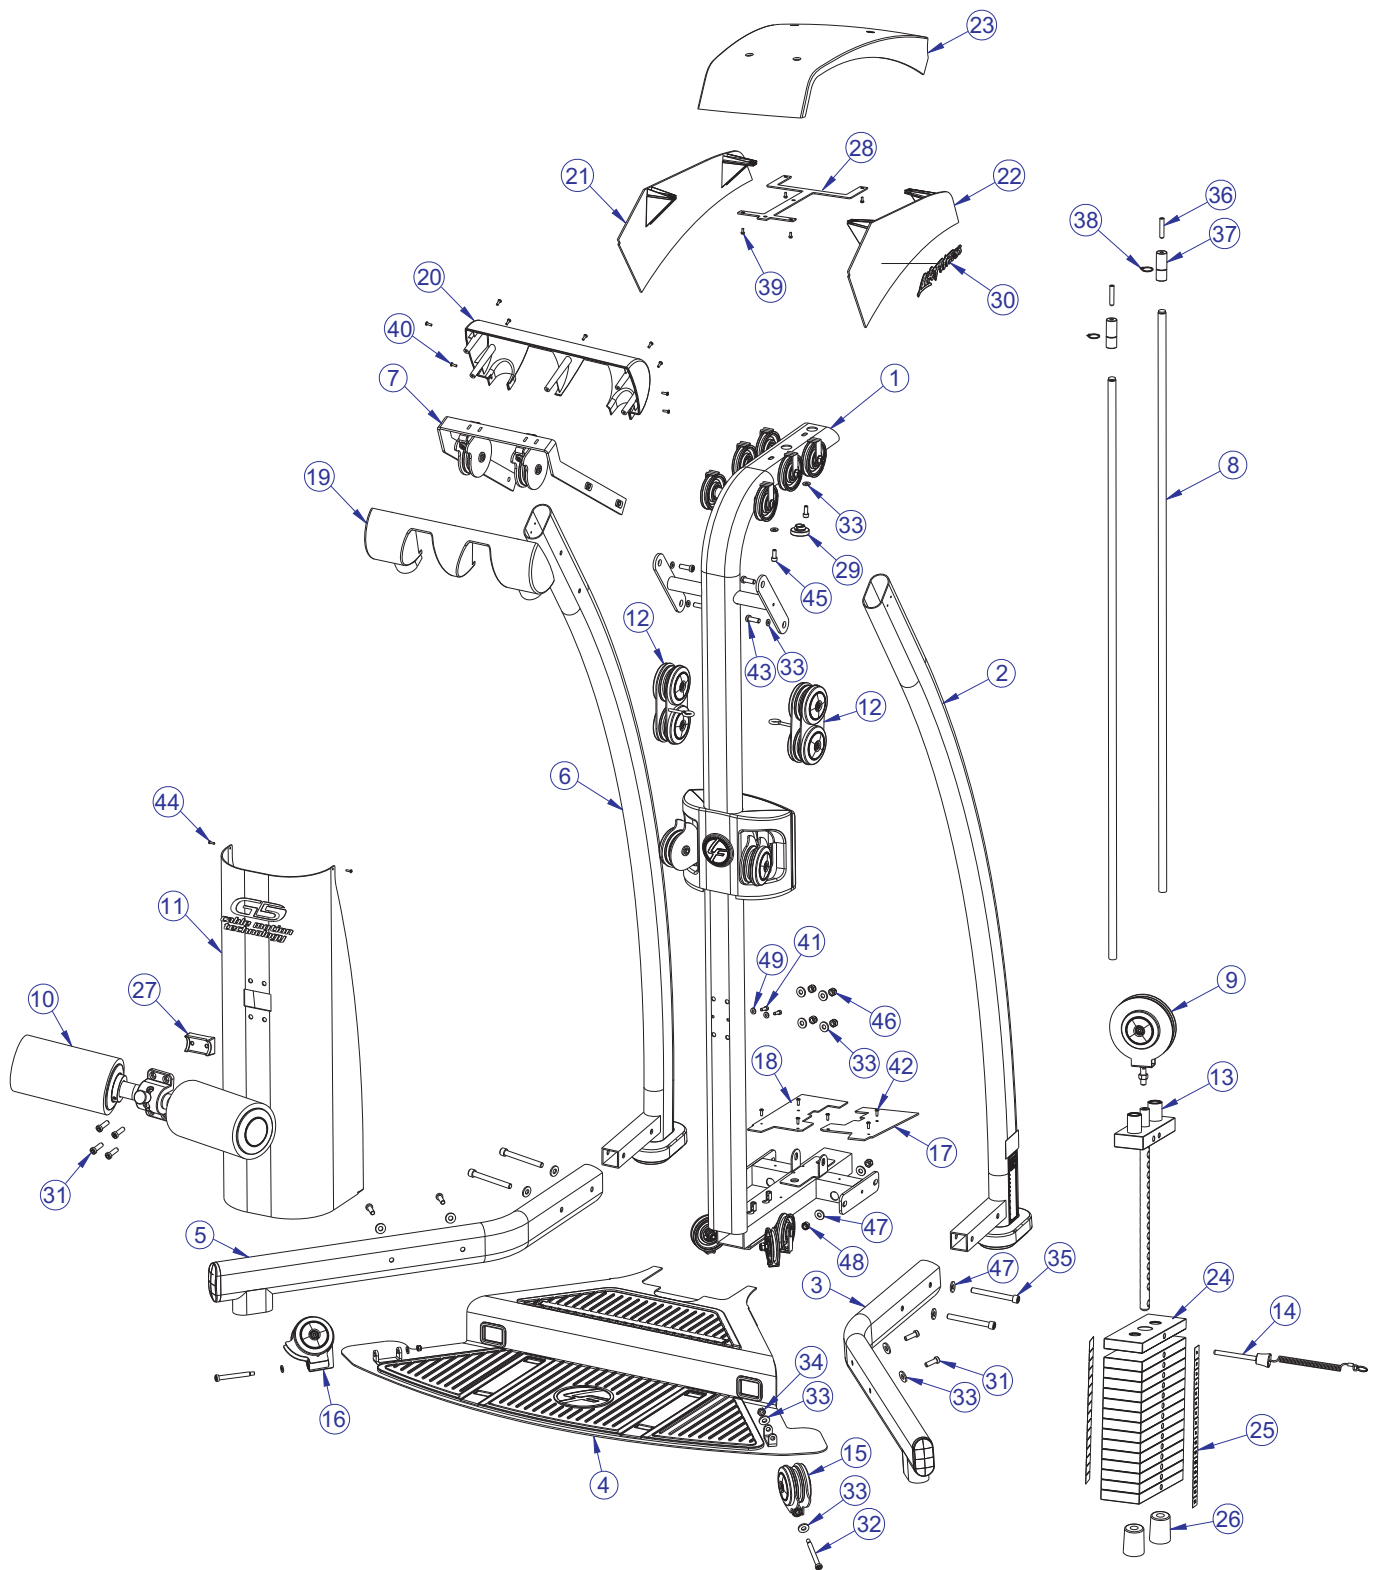

LFG5-003 G5 HOME GYM COMPONENT ASSEMBLY

LEGEND ON PAGE 4

LFG5-003 G5 HOME GYM COMPONENT ASSEMBLY LEGEND

ITEM NO.	QTY.	PART NO.	DESCRIPTION
1	1	8188301	PTD ASSY, FRONT UPRIGHT
2	1	8349801	ASSY, RIGHT UPRIGHT
3	1	8350001	ASSY, G5 BASE RIGHT
4	1	8210501	ASSY, G5, FOOT PLATE WITH MATS
5	1	8350101	ASSY, G5 BASE LEFT
6	1	8349901	ASSY, LEFT UPRIGHT
7	1	8349701	ASSY, UPPER SWIVEL PULLEYS
8	2	8264702	ASSY, GUIDE ROD
9	1	8350401	ASSY, HEAD PLATE PULLEY
10	1	8350501	ASSY, THIGH HOLD DOWN
11	1	8317801	ASSY, G5 FRONT SHROUD
12	2	8264801	PTD ASSY, FLOATING PULLEY
13	1	8262501	ASSY, TOP PLATE 15, CASTEEL, SPCL
14	1	7936701	ASSY, SELECTOR PIN, 80/20
15	1	8350201	ASSY, LOWER PULLEY RIGHT
16	1	8350301	ASSY, LOWER PULLEY LEFT
17	1	8344601	ASSY, BOTTOM PLATE, RIGHT
18	1	8344501	ASSY, BOTTOM PLATE, LEFT
19	1	8235701	COVER, TOP, FRONT
20	1	8235801	COVER, TOP, BACK
21	1	8264401	COVER, G5, TOP FLAG LEFT
22	1	8264501	COVER, G5, TOP FLAG RIGHT
23	1	8288301	ASSY, TOP COVER WITH INSERTS
24	15	7935301	WEIGHT PLATE, 10LB, CASTEEL
25	2	8327001	LABEL, WEIGHT STACK STRIP
26	2	8264301	CUSHION, WEIGHT STACK, 65MM
27	1	8322101	ASSY, CLAMP BACK
28	1	8317701	WLDMT, MOUNTING SHEET
29	1	7642301	BUMPER, CM/MJ, PLUG
30	2	7764701	LABEL, LIFE FITNESS LARGE
31	8	3256211	SCREW, M10 X 1.5 70MM ZN
32	6	3263302	SCREW, SHOULDER, M8 X 65MM
33	18	3102514	WASHER, FLAT 3/8 IN SAE ST ZN
34	2	3242004	NUT, M8 X 1.25 HEX NYLOCK
35	4	3241313	M12 X 1.75 X80MM SHCS, STD HEAD
36	2	3240502	M10 X 1.5 X 50 HXS NO CUP ST BO
37	2	7634401	RETAINER, CM/MJ, GUIDE ROD
38	2	3232421	RING:BRE .940 5100-100 ST PP B
39	4	3236501	M4 X 0.7 PHIL PAN MS ST ZN
40	9	3241201	M4 X 13 PHL PAN F ST ZN
41	2	3241709	M6 X 1 X 60MM SHCS, STD HEAD
42	6	3223401	10-32X3/8 PHL PAN HEAD TT ST BZ
43	4	3256203	SCREW, M10 X 1.5 30MM ZN
44	2	3226001	6-20 X 6 PHL PAN PLT ST BZ
45	2	3256201	SCREW, M10 X 1.5 X 1.5 20MM ZN
46	4	3242002	NUT, M10 X 1.5 HEX NYLOCK
47	8	3102507	WSH, FLAT 1/2 ID SAE ZN
48	4	3242005	NUT, METRIC HEX NYLOCK, M12 X 1.75
49	2	3102508	WASHER, FLAT #10 USS ST ZN