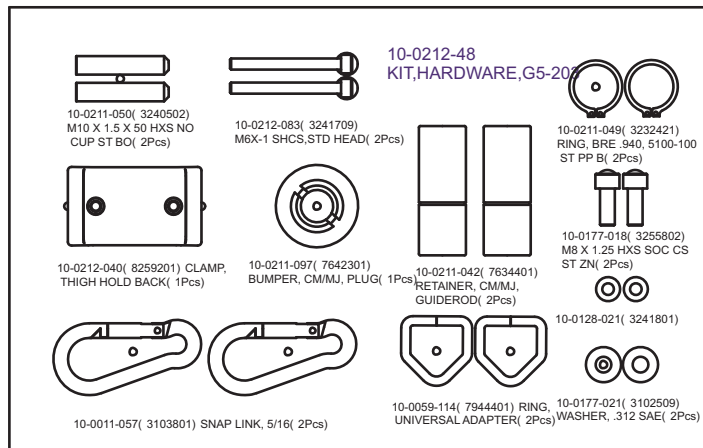

ITEM NO.	QTY.	PART NO.	DESCRIPTION
1	1	8344501	PLATE ASSY., REAR BOTTOM
2	1	8326901	LABEL, WARNING, LOCK OUT

LFG5-003 G5 HOME GYM RIGHT MID PULLEY ASSEMBLY - 8350801

ITEM NO.	QTY.	PART NO.	DESCRIPTION
1	1	8206101	WLDMNT, MID SWIVEL PULLEY, RIGHT
2	1	3258301	PULLEY, 88.9 OD X 10 X 25.4
3	1	3256207	SCREW, M10 X1.5 50MM
4	1	8229001	COVER, PULLEY, FULL
5	1	7630101	RETAINER, CM/MJ, PULLEY
6	2	3261501	BEARING, FLANGED BALL, 10MM ID X 19MM OD

LFG5-003 G5 HOME GYM SUPPLIED ACCESSORIES

ITEM NO.	QTY.	PART NO.	DESCRIPTION
1	2	8140701	HANDLE AND STRAP ASSY 7 INCH STRAP
2	2	8140702	HANDLE AND STRAP ASSY 12 INCH STRAP
3	2	7745501	HANDLE, STRAP ADJUSTABLE
4	1	8289001	DVD, G5
5	1	8288601	ASSY THIGH STRAP
6	1	8395501	TOUCH-UP PAINT, PLATINUM
7	1	8289101	WALL CHART, G5
8	1	8288001	WLDMT, ACCESSORY BAR
9	2	7944401	RING, UNIVERSAL ADAPTER
10	2	3103801	LINK, SNAP 5/16 DIA
11	1	7745801	HANDLE, STRAP FOOT
12	1	8289201	USER'S MANUAL ASSY. INSTRUCTIONS, G5

LFG5-003 G5 HOME GYM HARDWARE BAGS

IF HARDWARE BAG/S ARE MISSING AT INSTALL,
ORDER NEEDED HARDWARE BAG/S:

8548001 KIT, BLISTER PACK SET G5
(Includes both packs shown below)

8345501

8345601

QTY.	PART NO.	DESCRIPTION
1	8345501	G5 BLISTER PACK 1 10-0212-47
1	8345601	G5 BLISTER PACK 2 10-0212-48

LFG5-003 G5 HOME GYM IMAGE

LFADJ-002 BENCH NOT INCLUDED

LFG5-003 G5 HOME GYM

SPEC PAGE

ITEM CODE

LFG5-003

PACKAGING

BOX 1: LFG5-103