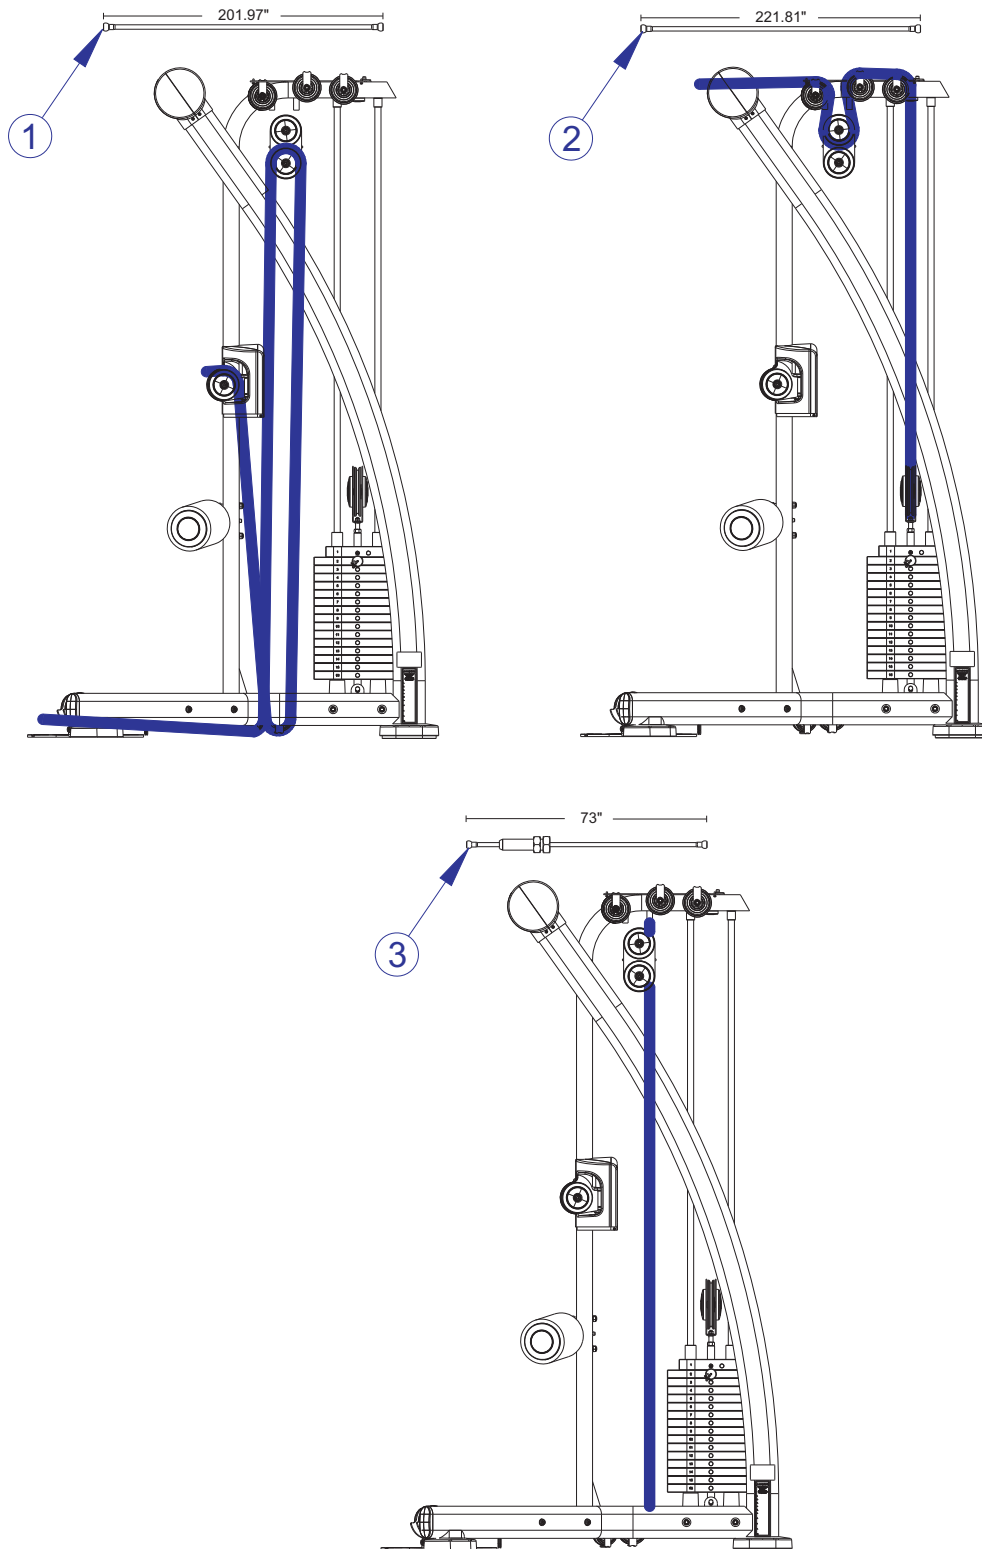

LFG5-003 G5 HOME GYM CABLES

ITEM NO.	QTY.	PART NO.	DESCRIPTION
1	2	8285901	CABLE, BS-BS, T2 X 5130MM
2	1	8285902	CABLE, BS-BS, T2, X 5634MM
3	2	8286101	CABLE, BS-TP1, T2, 73