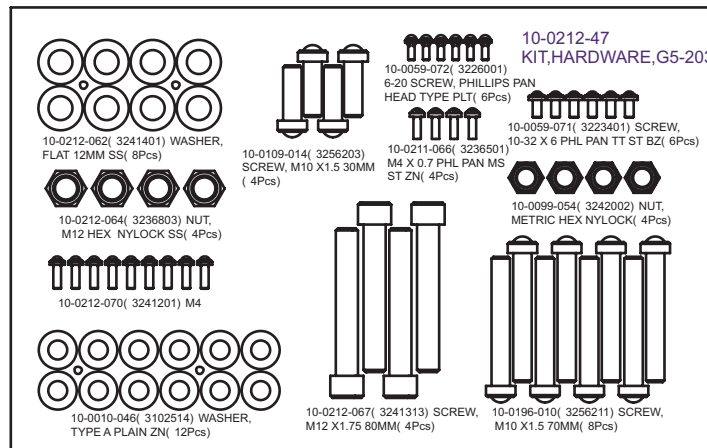

LFG5-003 G5 HOME GYM HARDWARE BAGS

IF HARDWARE BAG/S ARE MISSING AT INSTALL,
ORDER NEEDED HARDWARE BAG/S:

8548001 KIT, BLISTER PACK SET G5
(Includes both packs shown below)

8345501