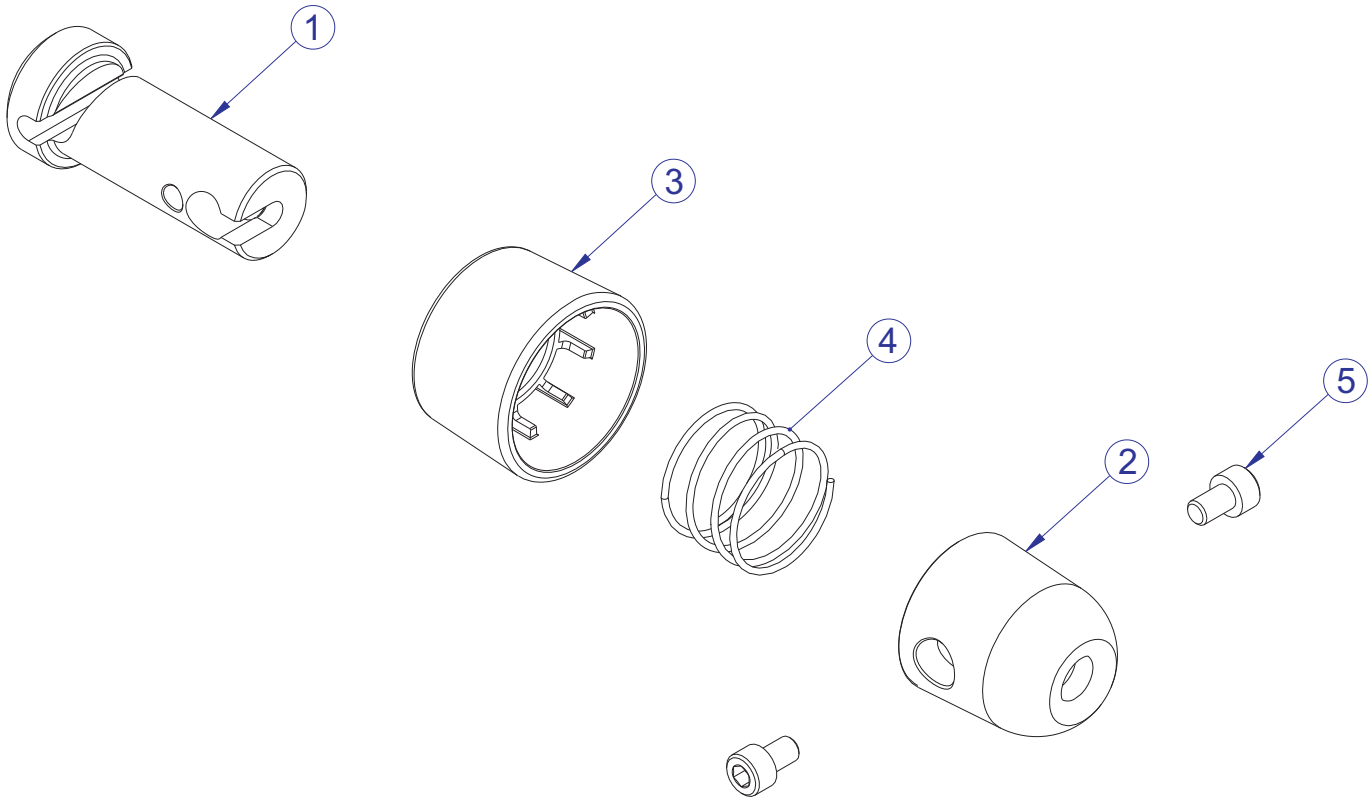

ITEM NO.	QTY.	PART NO.	DESCRIPTION
1	1	8344501	PLATE ASSY., REAR BOTTOM
2	1	8326901	LABEL, WARNING, LOCK OUT

LFG5-003 G5 HOME GYM RIGHT MID PULLEY ASSEMBLY - 8350801

ITEM NO.	QTY.	PART NO.	DESCRIPTION
1	1	8206101	WLDMNT, MID SWIVEL PULLEY, RIGHT
2	1	3258301	PULLEY, 88.9 OD X 10 X 25.4
3	1	3256207	SCREW, M10 X1.5 50MM
4	1	8229001	COVER, PULLEY, FULL
5	1	7630101	RETAINER, CM/MJ, PULLEY
6	2	3261501	BEARING, FLANGED BALL, 10MM ID X 19MM OD

LFG5-003 G5 HOME GYM

LEFT MID PULLEY ASSEMBLY - 8350901

ITEM NO.	QTY.	PART NO.	DESCRIPTION
1	1	8149401	WLDMNT, MID SWIVEL PULLEY, LEFT
2	1	8229001	COVER, PULLEY, FULL
3	1	7630101	RETAINER, CM/MJ, PULLEY
4	1	3256207	SCREW, M10 X1.5 50MM
5	1	3258301	PULLEY, 88.9 OD X 10 X 25.4
6	2	3261501	BEARING, FLANGED BALL, 10MM ID X 19MM OD

LFG5-003 G5 HOME GYM CABLES

ITEM NO.	QTY.	PART NO.	DESCRIPTION
1	2	8285901	CABLE, BS-BS, T2 X 5130MM
2	1	8285902	CABLE, BS-BS, T2, X 5634MM
3	2	8286101	CABLE, BS-TP1, T2, 73

LFG5-003 G5 HOME GYM QUICK CONNECT ASSEMBLY - 7872601

ITEM NO.	QTY.	PART NO.	DESCRIPTION
1	1	7726201	COUPLER, QUICK CONNECT
2	1	7726401	HSNG, QUICK CONNECT
3	1	7726301	SLEEVE, QUICK CONNECT
4	1	3249901	SPRING, COMPRESSION
5	2	3250002	M5 X 0.8 HXS SOC CS ST BZ X 8