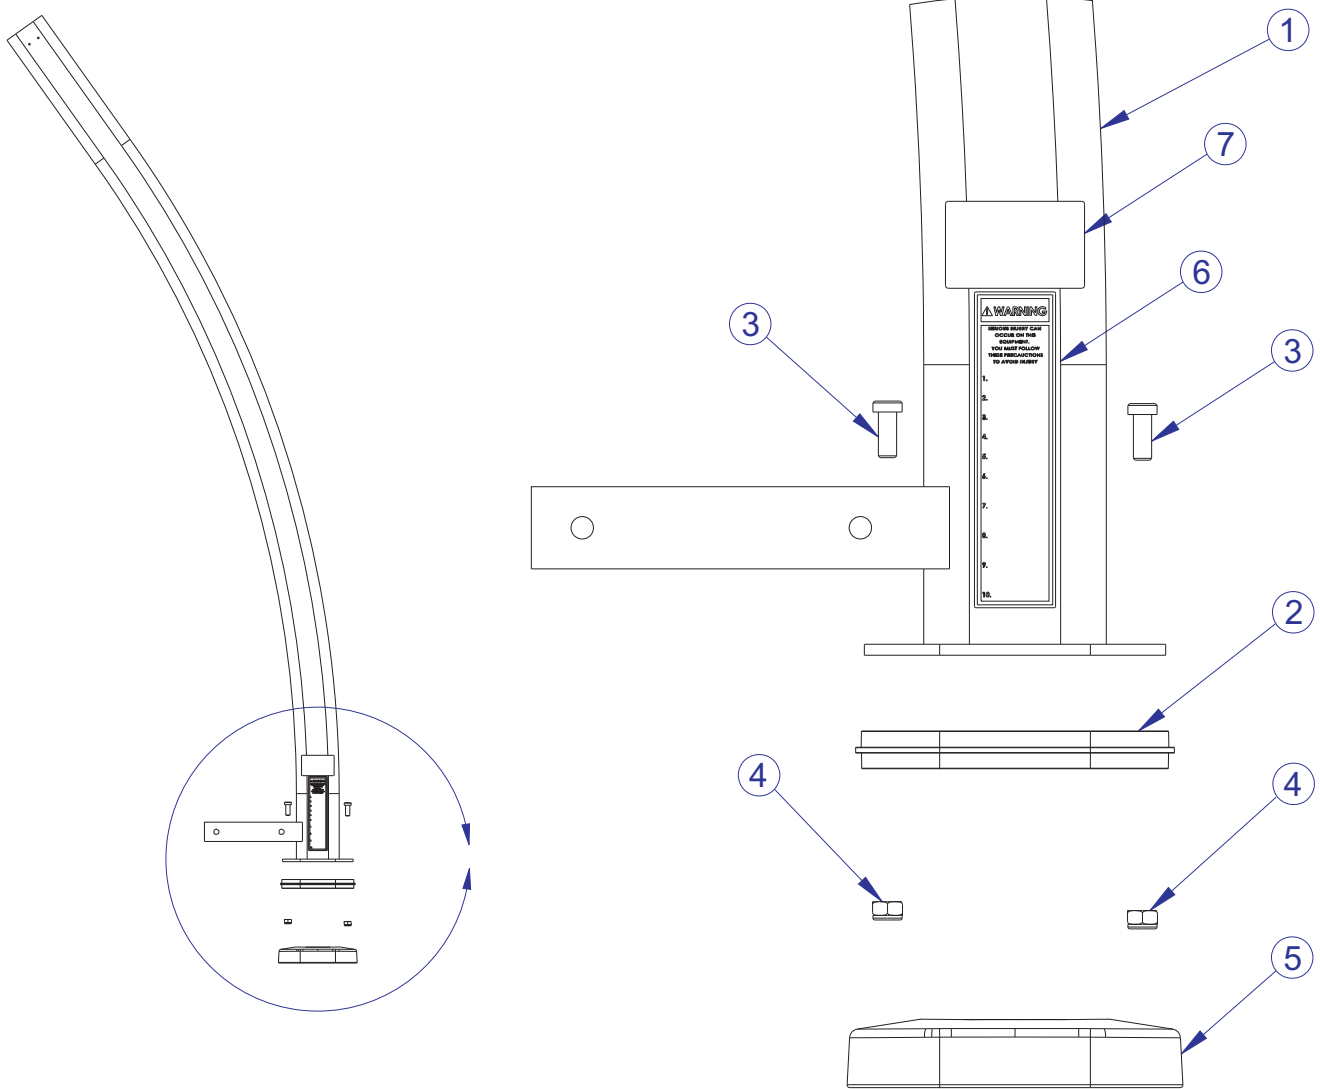

LFG5-003 G5 HOME GYM RIGHT UPRIGHT ASSEMBLY - 8349801

ITEM NO.	QTY.	PART NO.	DESCRIPTION
1	1	8349801	ASSY., G5 RIGHT SIDE UPRIGHT
2	1	7763001	FOOT, 2.50 X 4.49 FLOV
3	2	3256202	SCREW, M10 X1.5 25MM
4	2	3242002	NUT, M10 X 1.5 HEX NYLOCK
5	1	8265301	COVER, FOOT - STRAIGHT
6	1	8220001	LABEL, ASTM WARNING SELECT-ENG
7	1	8106801	LABEL, SERIAL NUMBER, LARGE, 10-0123-001, BNR