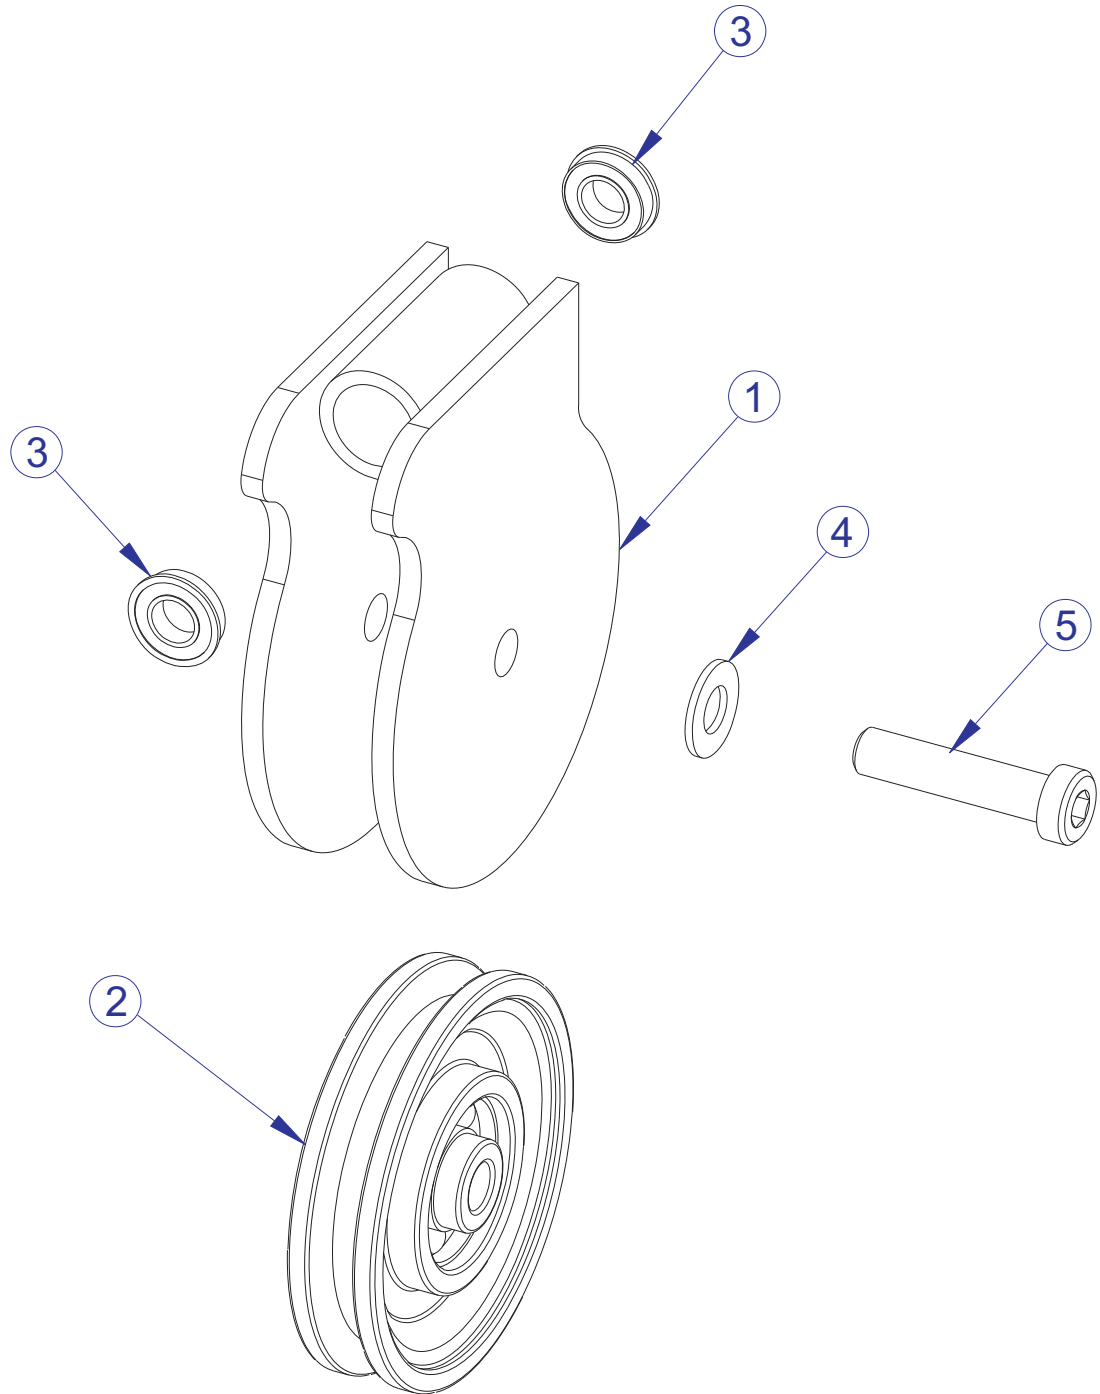

LFG5-003 G5 HOME GYM UPPER LEFT PULLEY ASSEMBLY - 8350701

ITEM NO.	QTY.	PART NO.	DESCRIPTION
1	1	8149501	WLDMT, UPPER SWIVEL PULLEY, LEFT
2	1	3258301	PULLEY, 88.9 OD X 10 X 25.4
3	2	3261501	BEARING, FLANGED BALL, 10MM ID X 19MM OD
4	1	3102514	WASHER, FLAT 3/8" SAE ST ZN
5	1	3256206	SCREW, M10 X1.5 45MM