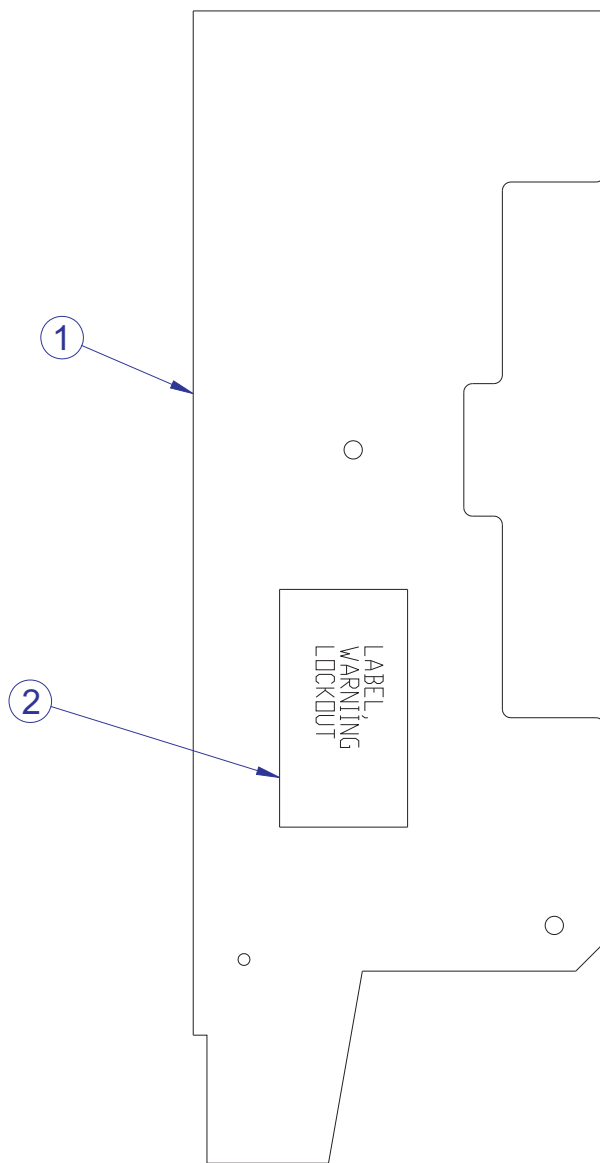

LFG5-003 G5 HOME GYM LOWER LEFT PULLEY ASSEMBLY - 8350301

ITEM NO.	QTY.	PART NO.	DESCRIPTION
1	1	8258601	WLDMNT, LOWER SWIVEL PULLEY, LEFT
2	1	3258301	PULLEY, 88.9 OD X 10 X 25.4
3	2	8229001	COVER, PULLEY, FULL
4	1	7630101	RETAINER, CM/MJ, PULLEY
5	1	3256208	SCREW, M10 X1.5 55MM
6	1	7335401	NUT, M10 X 1.5 SOCKET HEAD
7	2	3261501	BEARING, FLANGED BALL, 10MM ID X 19MM OD

LFG5-003 G5 HOME GYM

RIGHT BOTTOM PLATE ASSEMBLY - 8344601

ITEM NO.	QTY.	PART NO.	DESCRIPTION
1	1	8344601	PLATE ASSY. , REAR BOTTOM
2	1	8326901	LABEL, WARNING, LOCK OUT

LFG5-003 G5 HOME GYM

LEFT BOTTOM PLATE ASSEMBLY - 8344501

ITEM NO.	QTY.	PART NO.	DESCRIPTION
1	1	8344501	PLATE ASSY., REAR BOTTOM
2	1	8326901	LABEL, WARNING, LOCK OUT

LFG5-003 G5 HOME GYM RIGHT MID PULLEY ASSEMBLY - 8350801

ITEM NO.	QTY.	PART NO.	DESCRIPTION
1	1	8206101	WLDMNT, MID SWIVEL PULLEY, RIGHT
2	1	3258301	PULLEY, 88.9 OD X 10 X 25.4
3	1	3256207	SCREW, M10 X1.5 50MM
4	1	8229001	COVER, PULLEY, FULL
5	1	7630101	RETAINER, CM/MJ, PULLEY
6	2	3261501	BEARING, FLANGED BALL, 10MM ID X 19MM OD