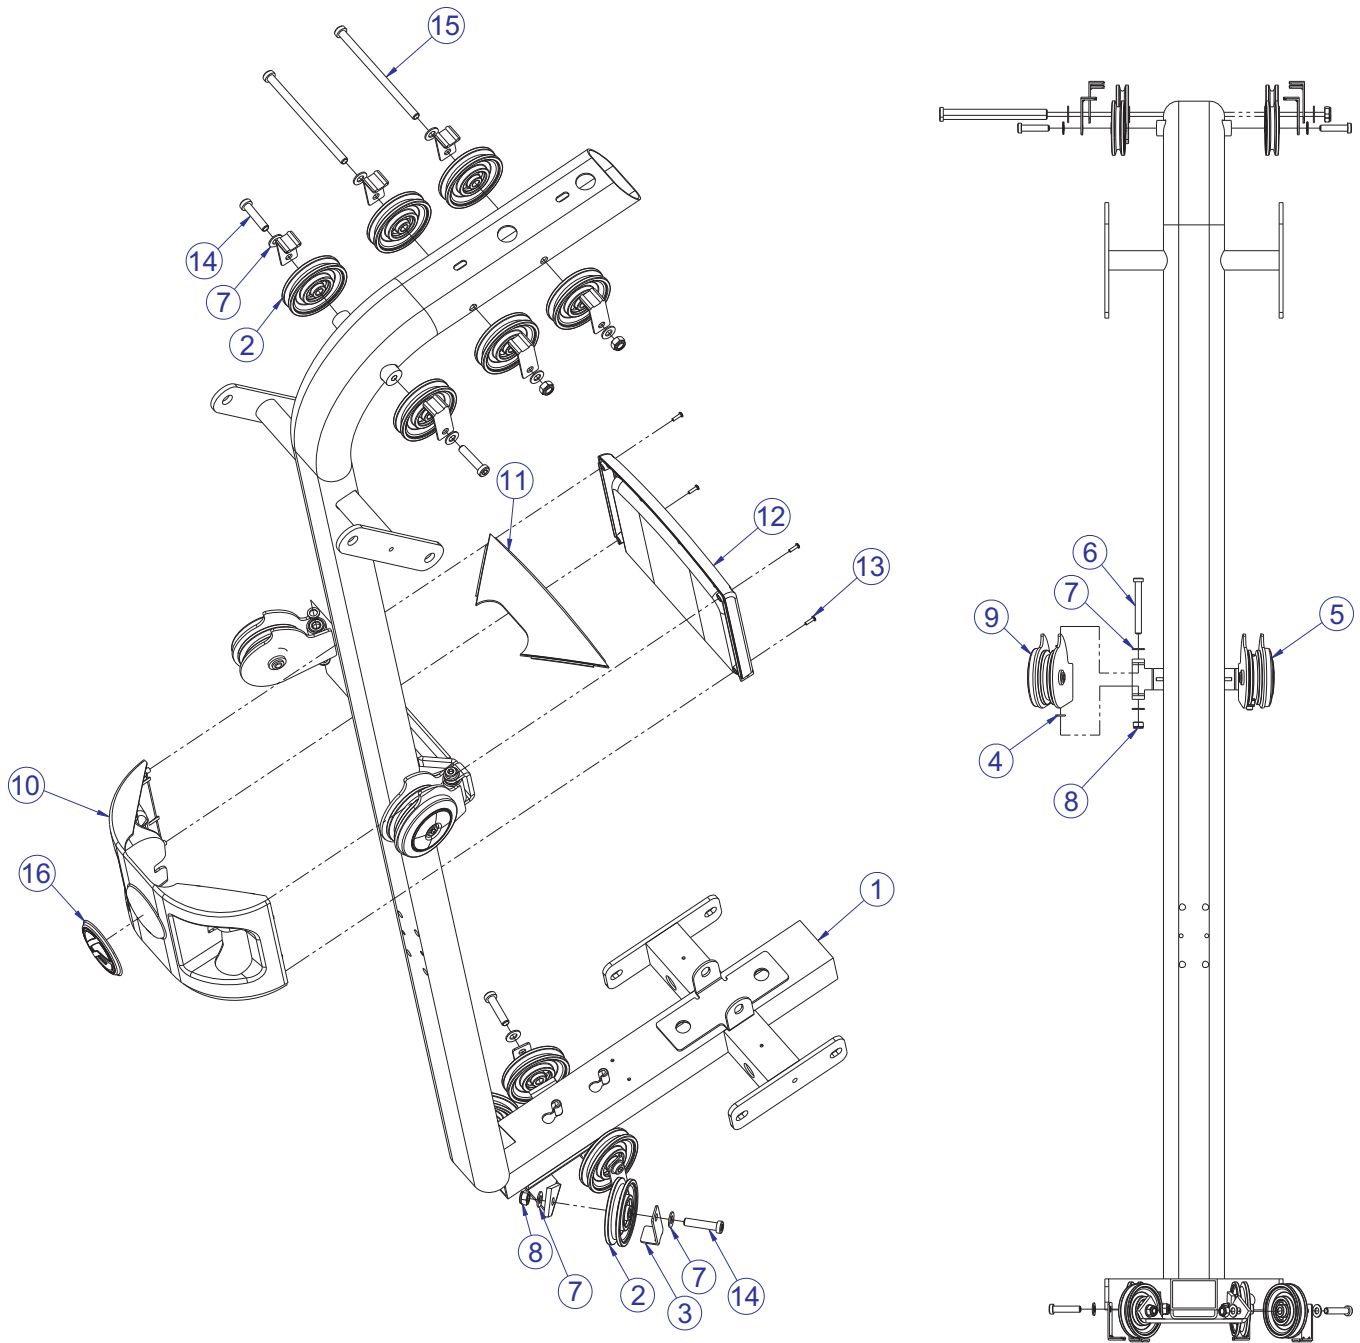

LFG5-003 G5 HOME GYM FRONT UPRIGHT ASSEMBLY - 8188301

LEGEND ON PAGE 6

LFG5-003 G5 HOME GYM

FRONT UPRIGHT ASSEMBLY LEGEND

ITEM NO.	QTY.	PART NO.	DESCRIPTION
1	1	8297601	WLDMT, FRONT UPRIGHT
2	10	3258301	PULLEY, 88.9 OD X 10 X 25.4
3	10	6533501	BRKT, L 2-3/8 X 1 X 1
4	4	3241401	WASHER, FLAT
5	1	8350801	ASSY, MID PULLEY RIGHT
6	2	3256214	SCREW, M10 X1.5 85MM
7	18	3102514	WASHER, FLAT 3/8" SAE ST ZN
8	8	3242002	NUT, M10 X 1.5 HEX NYLOCK
9	1	8350901	ASSY, MID PULLEY LEFT
10	1	8317301	ASSY, G5 MID FRONT COVER
11	1	8263401	COVER, MID TOP
12	1	8263501	COVER, MID BACK
13	4	3226003	SCREW, 6-20 X 8 PHL PAN PLT BZ
14	6	3256206	SCREW, M10 X1.5 45MM
15	2	3256224	SCREW, M10 X1.5 45MM
16	1	AK58-00245-0000	MEDALLION-ASSY: LF-BUG B