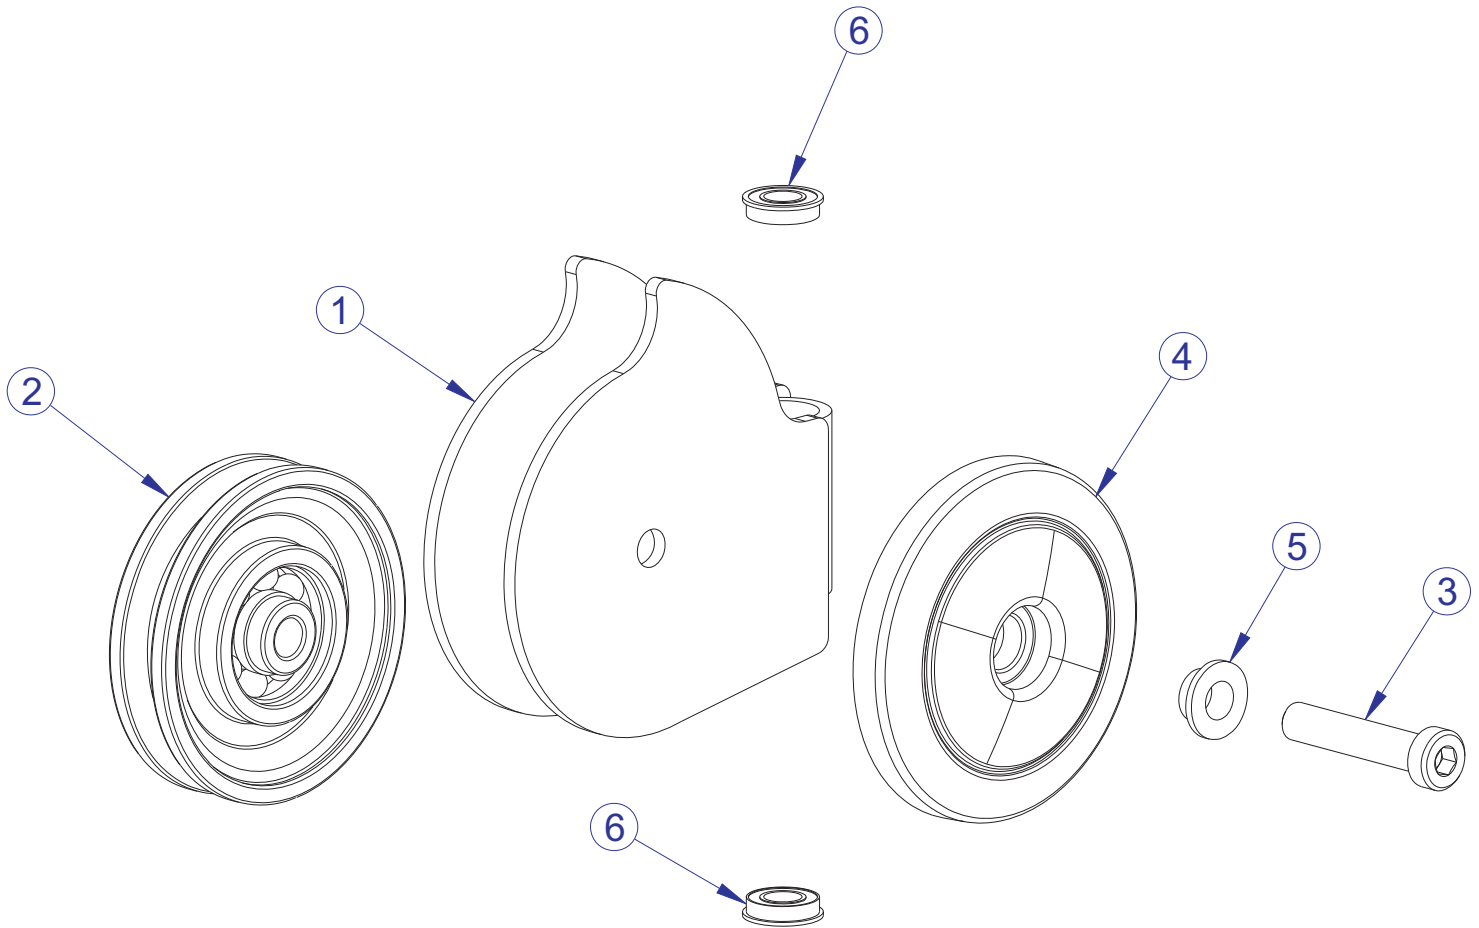

LFG5-003 G5 HOME GYM LOWER LEFT PULLEY ASSEMBLY - 8350301

ITEM NO.	QTY.	PART NO.	DESCRIPTION
1	1	8258601	WLDMNT, LOWER SWIVEL PULLEY, LEFT
2	1	3258301	PULLEY, 88.9 OD X 10 X 25.4
3	2	8229001	COVER, PULLEY, FULL
4	1	7630101	RETAINER, CM/MJ, PULLEY
5	1	3256208	SCREW, M10 X1.5 55MM
6	1	7335401	NUT, M10 X 1.5 SOCKET HEAD
7	2	3261501	BEARING, FLANGED BALL, 10MM ID X 19MM OD

LFG5-003 G5 HOME GYM

RIGHT BOTTOM PLATE ASSEMBLY - 8344601

ITEM NO.	QTY.	PART NO.	DESCRIPTION
1	1	8344601	PLATE ASSY. , REAR BOTTOM
2	1	8326901	LABEL, WARNING, LOCK OUT

LFG5-003 G5 HOME GYM

LEFT BOTTOM PLATE ASSEMBLY - 8344501

ITEM NO.	QTY.	PART NO.	DESCRIPTION
1	1	8344501	PLATE ASSY., REAR BOTTOM
2	1	8326901	LABEL, WARNING, LOCK OUT

LFG5-003 G5 HOME GYM RIGHT MID PULLEY ASSEMBLY - 8350801

ITEM NO.	QTY.	PART NO.	DESCRIPTION
1	1	8206101	WLDMNT, MID SWIVEL PULLEY, RIGHT
2	1	3258301	PULLEY, 88.9 OD X 10 X 25.4
3	1	3256207	SCREW, M10 X1.5 50MM
4	1	8229001	COVER, PULLEY, FULL
5	1	7630101	RETAINER, CM/MJ, PULLEY
6	2	3261501	BEARING, FLANGED BALL, 10MM ID X 19MM OD