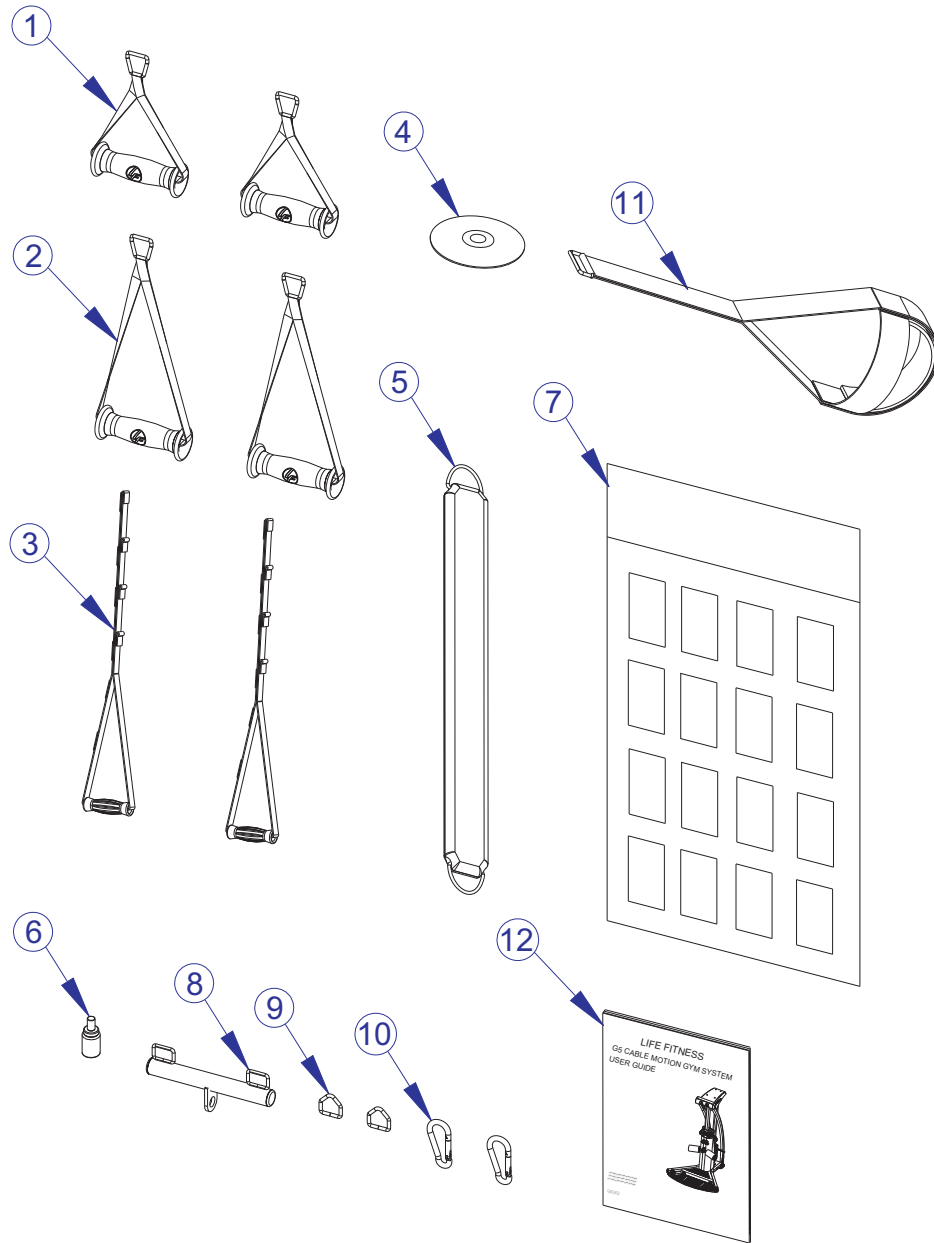

LFG5-003 G5 HOME GYM SUPPLIED ACCESSORIES

ITEM NO.	QTY.	PART NO.	DESCRIPTION
1	2	8140701	HANDLE AND STRAP ASSY 7 INCH STRAP
2	2	8140702	HANDLE AND STRAP ASSY 12 INCH STRAP
3	2	7745501	HANDLE, STRAP ADJUSTABLE
4	1	8289001	DVD, G5
5	1	8288601	ASSY THIGH STRAP
6	1	8395501	TOUCH-UP PAINT, PLATINUM
7	1	8289101	WALL CHART, G5
8	1	8288001	WLDMT, ACCESSORY BAR
9	2	7944401	RING, UNIVERSAL ADAPTER
10	2	3103801	LINK, SNAP 5/16 DIA
11	1	7745801	HANDLE, STRAP FOOT
12	1	8289201	USER'S MANUAL ASSY. INSTRUCTIONS, G5