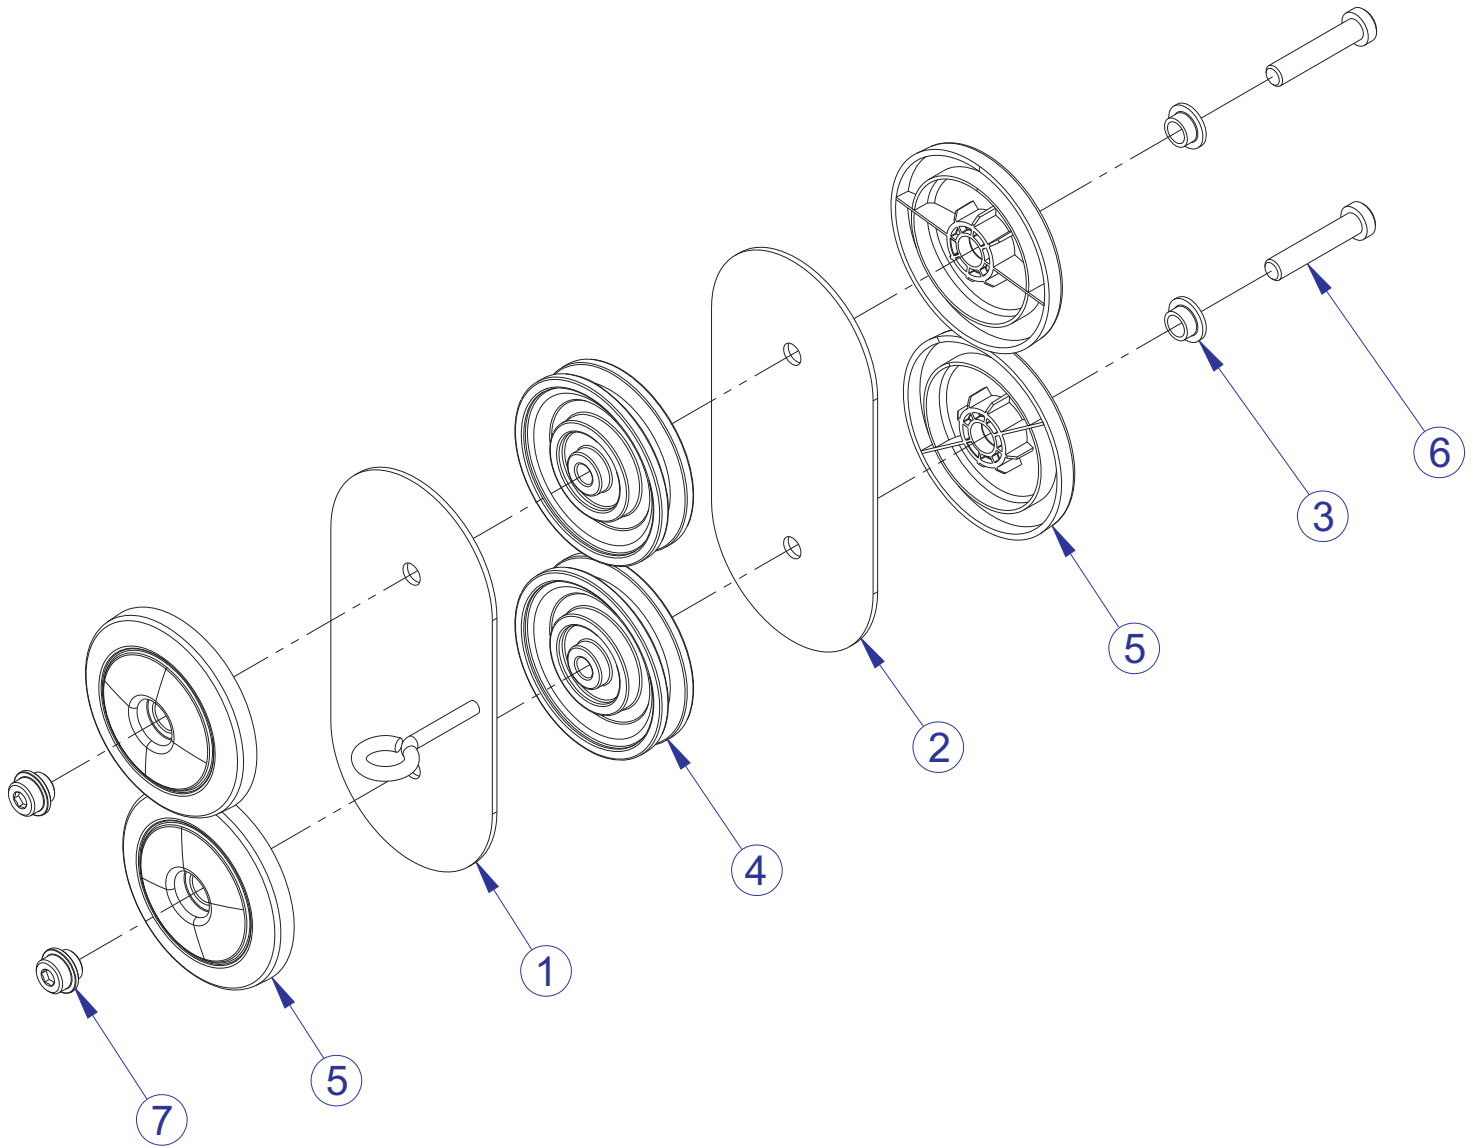

LFG5-003 G5 HOME GYM THIGH HOLD DOWN ASSEMBLY - 8350501

ITEM NO.	QTY.	PART NO.	DESCRIPTION
1	1	8259101	CLAMP, THIGH HOLD FRONT
2	1	8263001	WLDMNT, THIGH HOLD TUBE
3	2	7621301	NUT, SPIDER 3/8-16
4	2	7322301	PLATE, 1.97 OD X .44 ID 10GA
5	2	3102909	.375 - 16 X 1.00 HEX HEAD BOLT
6	1	8263701	KNOB, TULIP STYLE
7	1	8322201	SHAFT, 8MM, THREADED ENDS
8	1	8263101	NUT, 1/4 - 20
9	1	3254703	NUT, M10 X 1.5 HEX ZINC
10	1	3264701	SRING, COMP, 11.6 X 0.99 X 22.2mm
11	2	7357901	SHAFT COLLAR, 1-1/2" ID ALUM
12	2	7424701	ASSY, ROLLER PAD - SHORT
13	2	7308701	CAP, BEARING HOUSING

ITEM NO.	QTY.	PART NO.	DESCRIPTION
1	1	8265001	WLDMT, G5, FLOATING PULLEY
2	1	8264901	SHEET, FLOATING
3	2	7630101	RETAINER, CM/MJ, PULLEY
4	2	3258301	PULLEY, 88.9 OD X 10 X 25.4
5	4	8229001	COVER, PULLEY, FULL
6	2	3256207	SCREW, M10 X1.5 50MM
7	2	7335401	NUT, M10 X 1.5 SOCKET HEAD