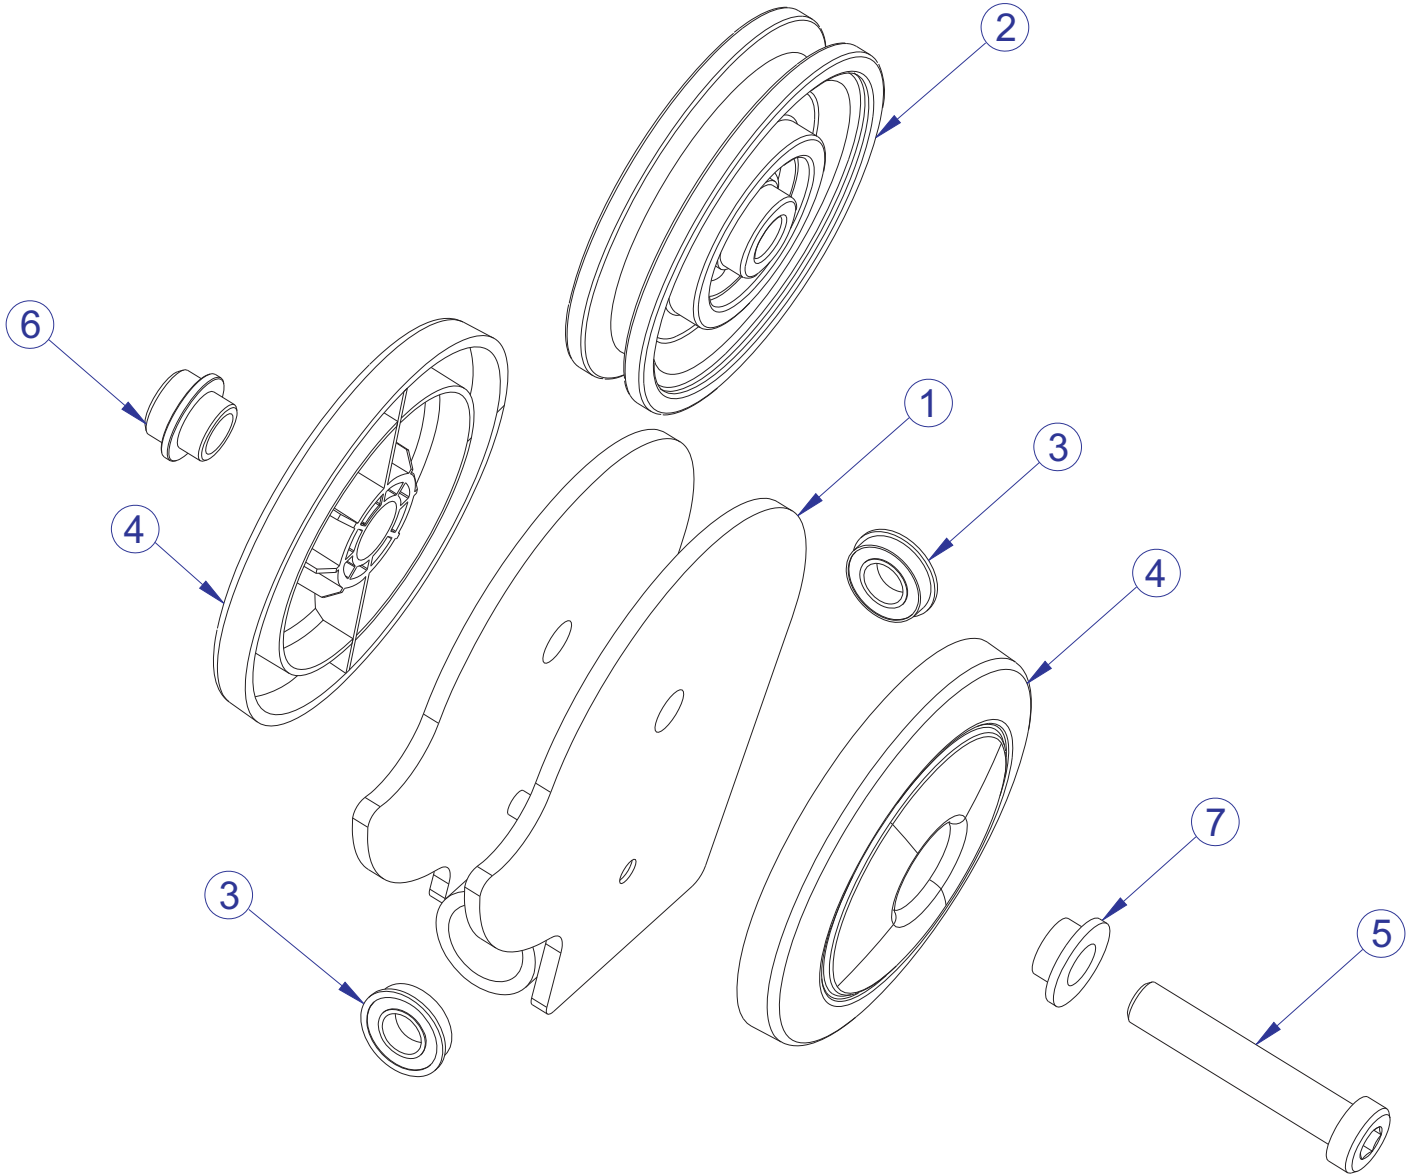

LFG5-003 G5 HOME GYM LOWER RIGHT PULLEY ASSEMBLY - 8350201

ITEM NO.	QTY.	PART NO.	DESCRIPTION
1	1	8258701	WLDMNT, LOWER SWIVEL PULLEY, RIGHT
2	1	3258301	PULLEY, 88.9 OD X 10 X 25.4
3	2	3261501	BEARING, FLANGED BALL, 10MM ID X 19MM OD
4	2	8229001	COVER, PULLEY, FULL
5	1	3256208	SCREW, M10 X 1.5 55MM
6	1	7335401	NUT, M10 X 1.5 SOCKET HEAD
7	1	7630101	RETAINER, CM/MJ, PULLEY