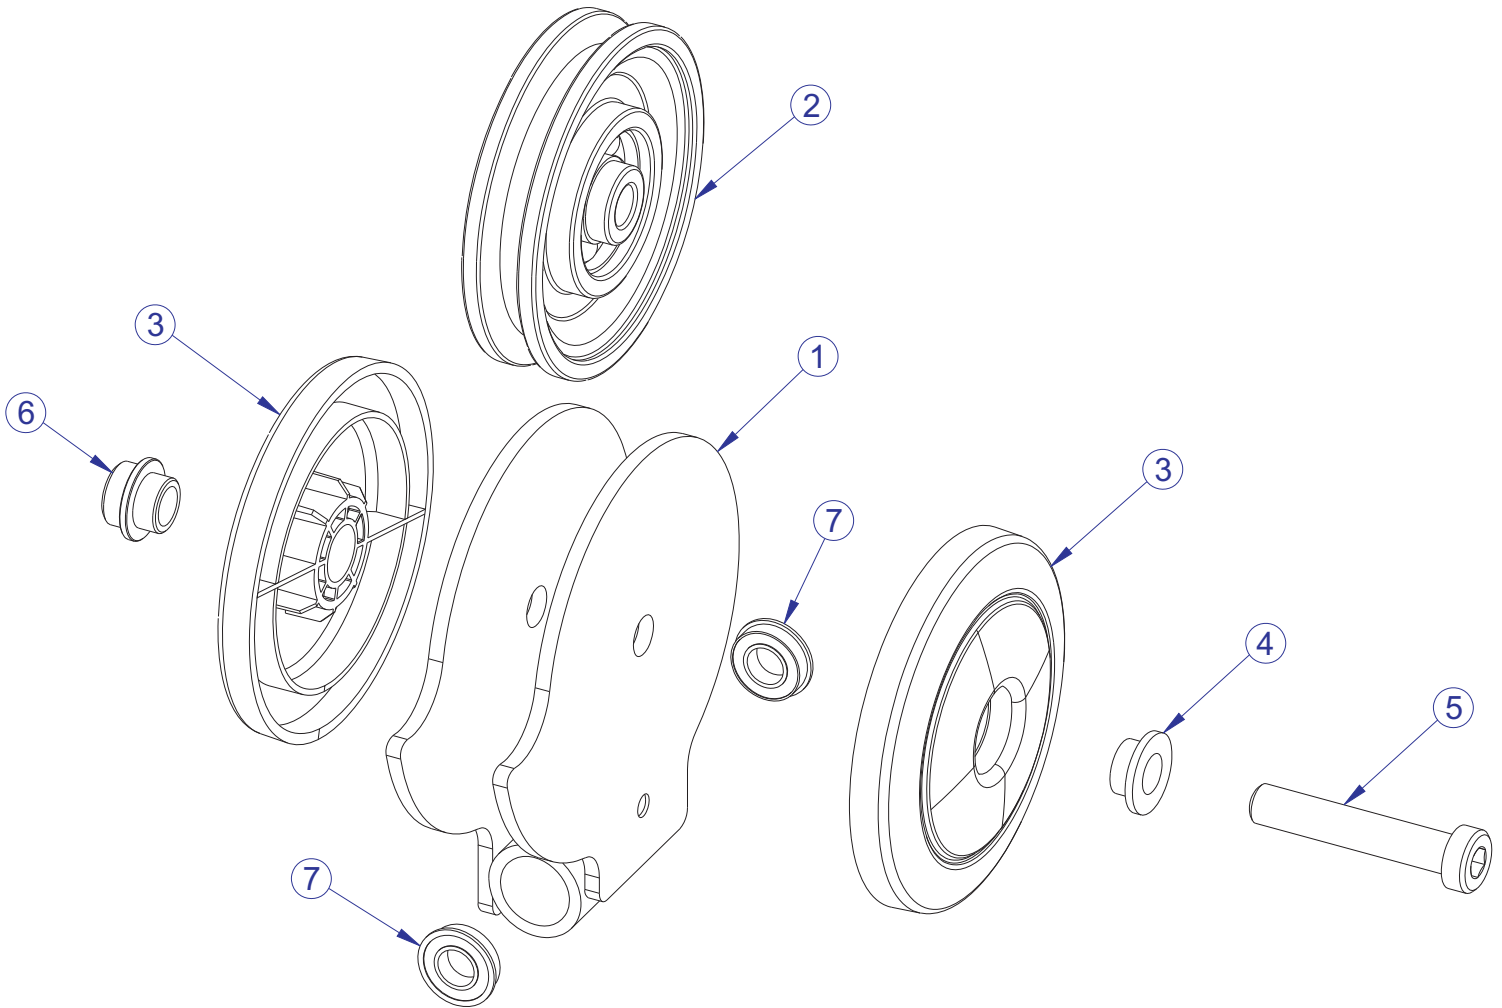

LFG5-003 G5 HOME GYM LOWER LEFT PULLEY ASSEMBLY - 8350301

ITEM NO.	QTY.	PART NO.	DESCRIPTION
1	1	8258601	WLDMNT, LOWER SWIVEL PULLEY, LEFT
2	1	3258301	PULLEY, 88.9 OD X 10 X 25.4
3	2	8229001	COVER, PULLEY, FULL
4	1	7630101	RETAINER, CM/MJ, PULLEY
5	1	3256208	SCREW, M10 X1.5 55MM
6	1	7335401	NUT, M10 X 1.5 SOCKET HEAD
7	2	3261501	BEARING, FLANGED BALL, 10MM ID X 19MM OD