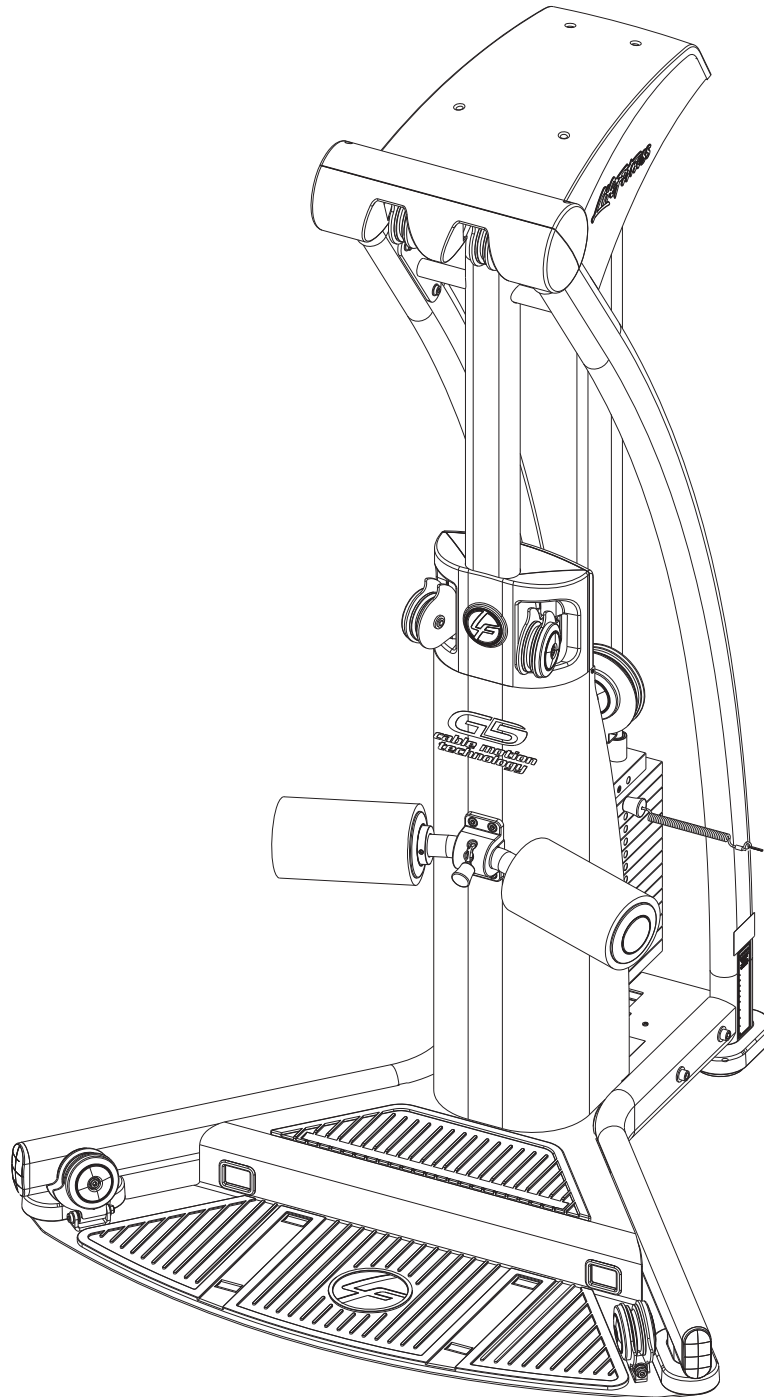

LFG5-003
G5 HOME GYM (VERSION 3)

Customer Support Services
PARTS MANUAL

LFG5-003 G5 HOME GYM CONTENTS

	PAGE		PAGE
COMPONENT ASSEMBLY	3	FRONT SHROUD ASSEMBLY	18
COMPONENT ASSEMBLY LEGEND	4	FLOATING PULLEY ASSEMBLY	19
FRONT UPRIGHT LEGEND	6	LOWER RIGHT PULLEY ASSEMBLY	20
RIGHT UPRIGHT ASSEMBLY	7	LOWER LEFT PULLEY ASSEMBLY	21
RIGHT BASE ASSEMBLY	8	RIGHT BOTTOM PLATE ASSEMBLY	22
FOOT PLATE ASSEMBLY	9	LEFT BOTTOM PLATE ASSEMBLY	23
LEFT BASE ASSEMBLY	10	RIGHT MID PULLEY ASSEMBLY	24
LEFT UPRIGHT ASSEMBLY	11	LEFT MID PULLEY ASSEMBLY	25
UPPER SWIVEL PULLEY ASSEMBLY	12	CABLES	26
UPPER RIGHT PULLEY ASSEMBLY	13	QUICK CONNECT ASSEMBLY	27
UPPER LEFT PULLEY ASSEMBLY	14	SUPPLIED ACCESSORIES	28
GUIDE ROD ASSEMBLY	15	HARDWARE BAGS	29
HEAD PLATE PULLEY ASSEMBLY	16	IMAGE	30
THIGH HOLD DOWN ASSEMBLY	17	SPEC SHEET	31