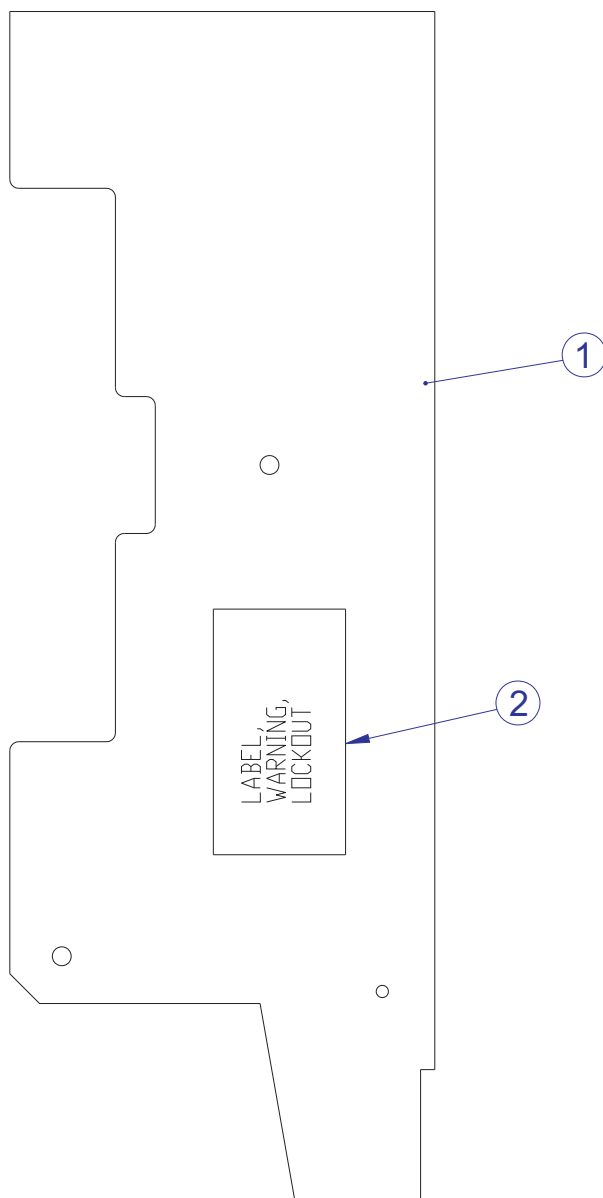

LFG5-003 G5 HOME GYM

RIGHT BOTTOM PLATE ASSEMBLY - 8344601

ITEM NO.	QTY.	PART NO.	DESCRIPTION
1	1	8344601	PLATE ASSY. , REAR BOTTOM
2	1	8326901	LABEL, WARNING, LOCK OUT