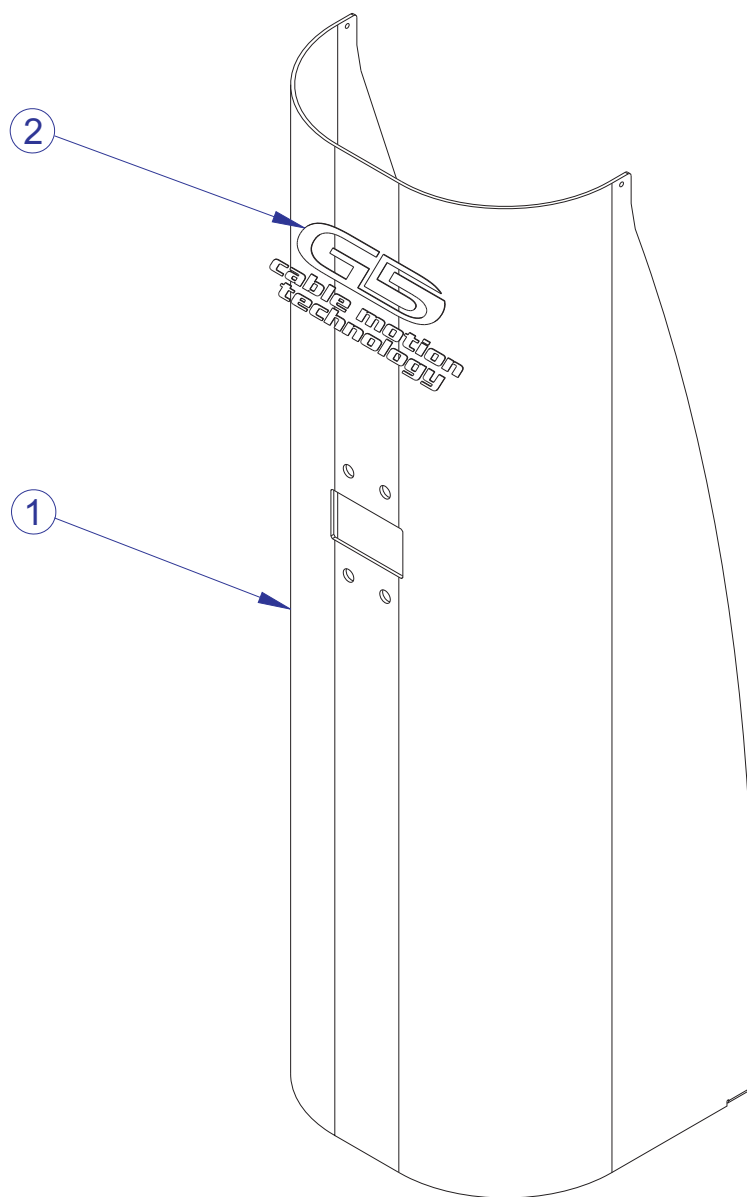

LFG5-003 G5 HOME GYM FRONT SHROUD ASSEMBLY - 8317801

ITEM NO.	QTY.	PART NO.	DESCRIPTION
1	1	8317801	ASSY., FRONT SHROUD
2	1	7762801	LABEL, G5 CM TECHNOLOGY