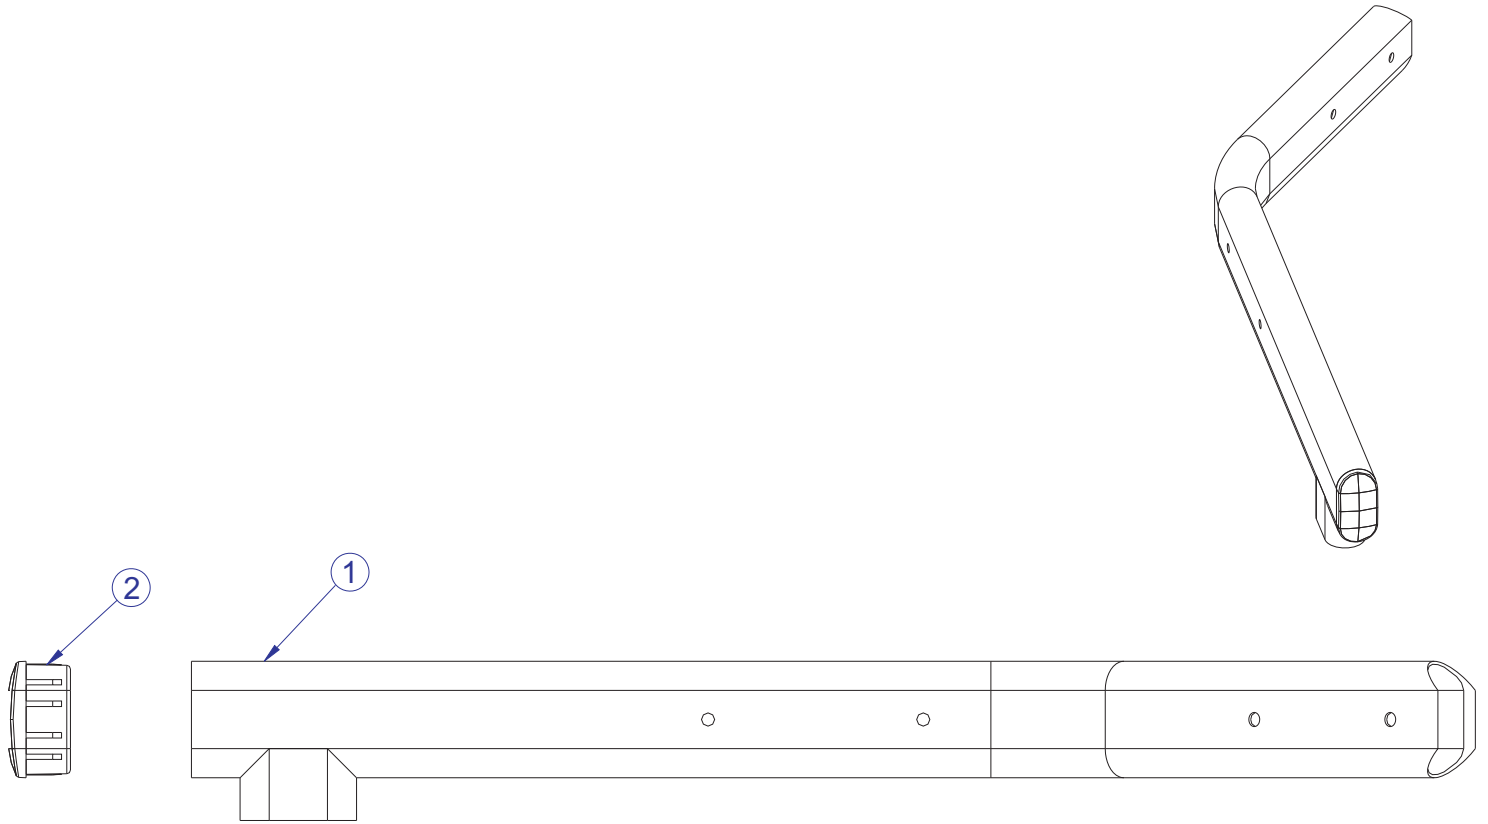

LFG5-003 G5 HOME GYM

RIGHT BASE ASSEMBLY - 8350001

ITEM NO.	QTY.	PART NO.	DESCRIPTION
1	1	8350001	ASSY, G5 BASE RIGHT
2	1	8167401	CAP, 50x100x2.5