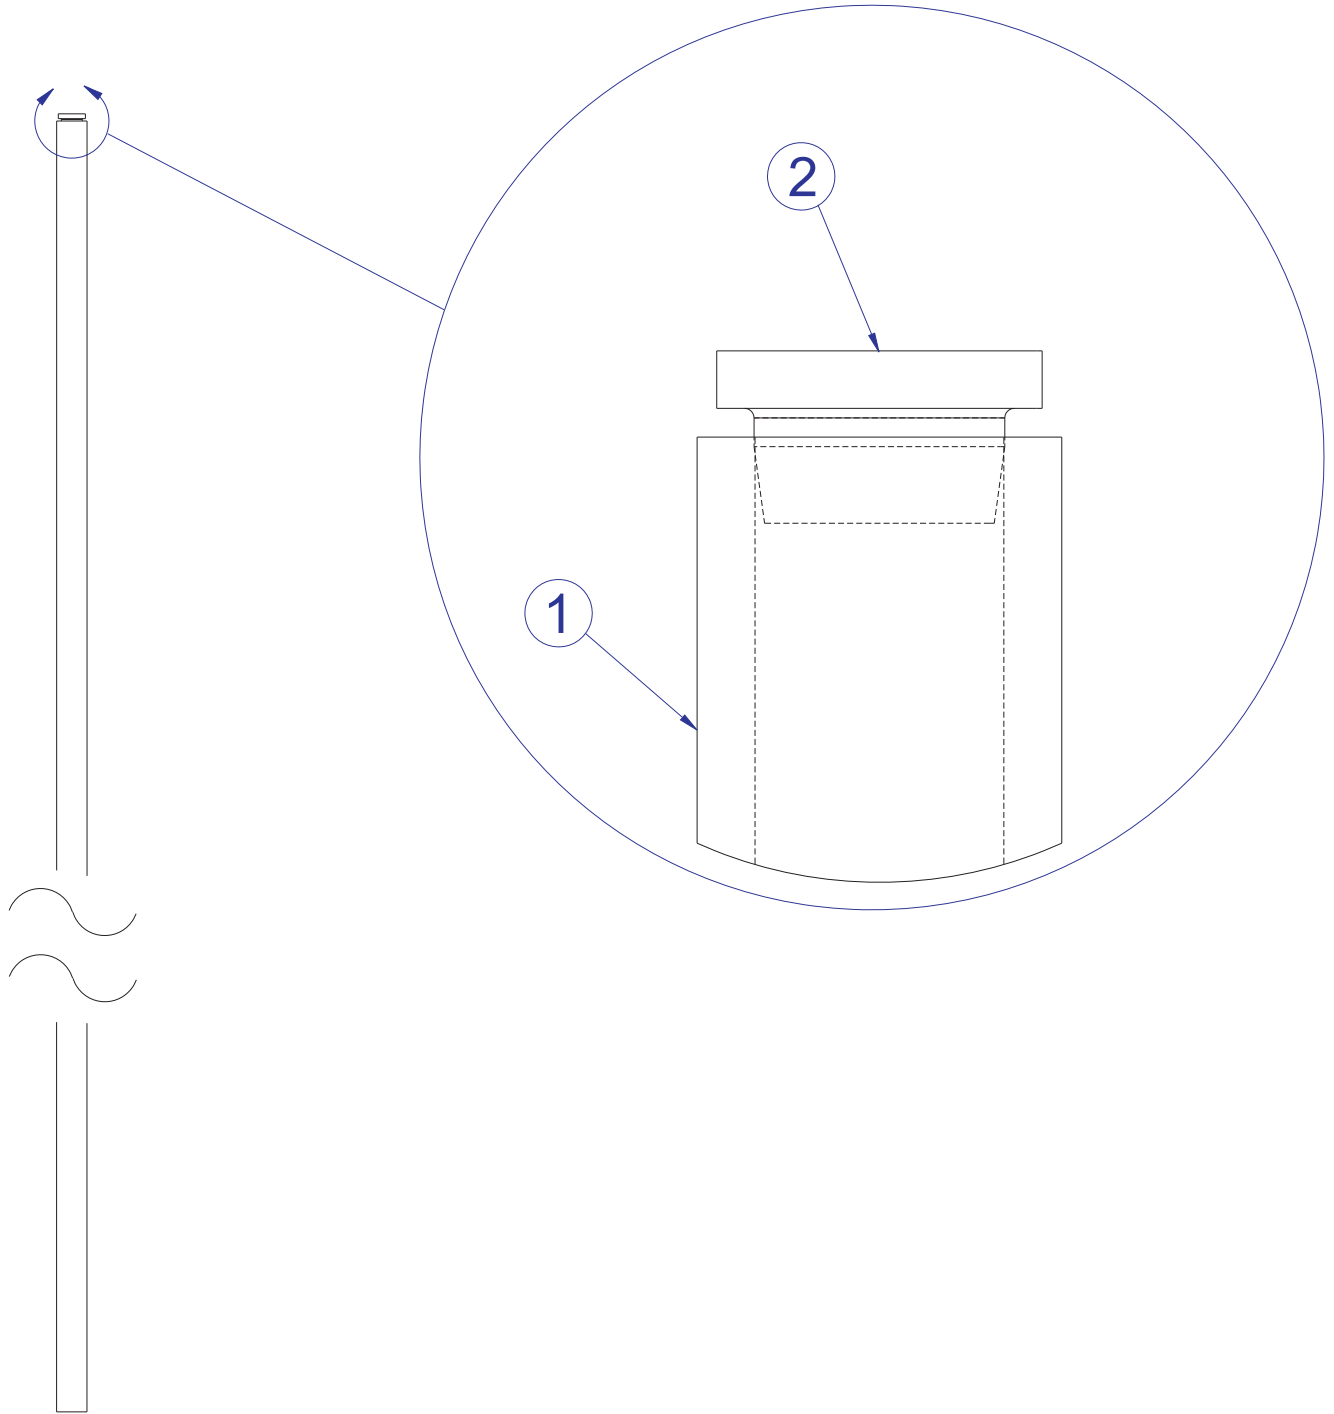

LFG5-003 G5 HOME GYM GUIDE ROD ASSEMBLY - 8264702

ITEM NO.	QTY.	PART NO.	DESCRIPTION
1	1	8166902	GUIDE ROD, HOLLOW, 19MM
2	1	8264601	PLUG, GUIDE ROD