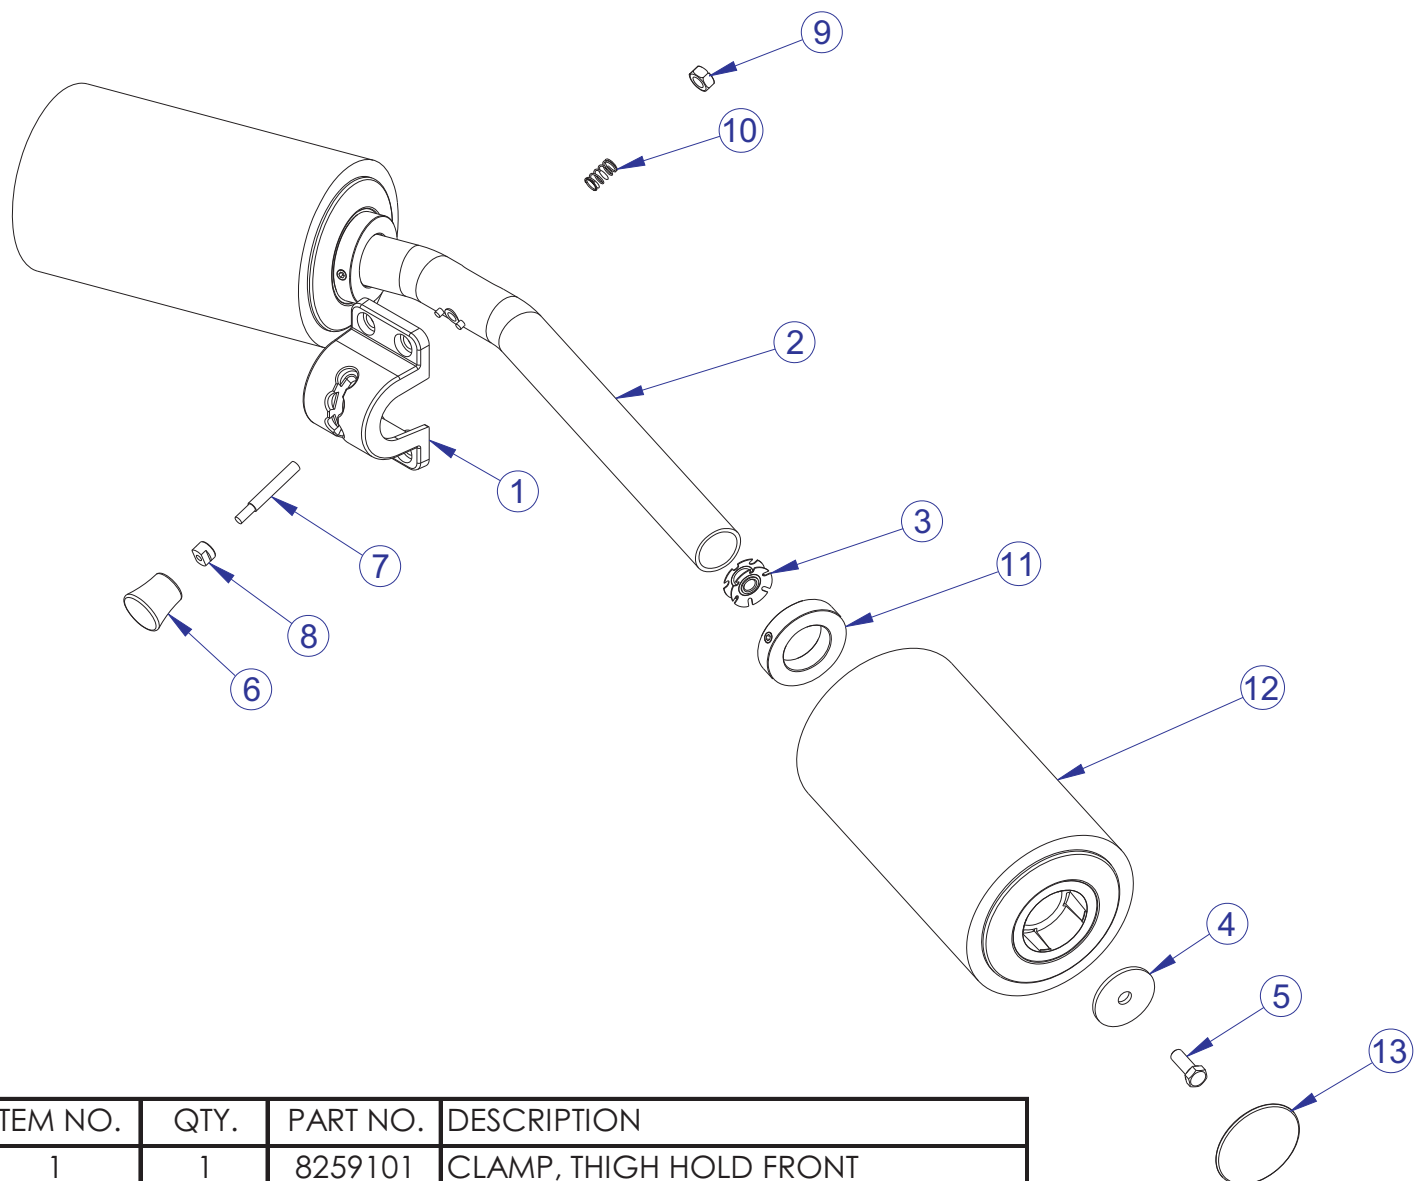

LFG5-003 G5 HOME GYM THIGH HOLD DOWN ASSEMBLY - 8350501

ITEM NO.	QTY.	PART NO.	DESCRIPTION
1	1	8259101	CLAMP, THIGH HOLD FRONT
2	1	8263001	WLDMNT, THIGH HOLD TUBE
3	2	7621301	NUT, SPIDER 3/8-16
4	2	7322301	PLATE, 1.97 OD X .44 ID 10GA
5	2	3102909	.375 - 16 X 1.00 HEX HEAD BOLT
6	1	8263701	KNOB, TULIP STYLE
7	1	8322201	SHAFT, 8MM, THREADED ENDS
8	1	8263101	NUT, 1/4 - 20
9	1	3254703	NUT, M10 X 1.5 HEX ZINC
10	1	3264701	SRING, COMP, 11.6 X 0.99 X 22.2mm
11	2	7357901	SHAFT COLLAR, 1-1/2" ID ALUM
12	2	7424701	ASSY, ROLLER PAD - SHORT
13	2	7308701	CAP, BEARING HOUSING