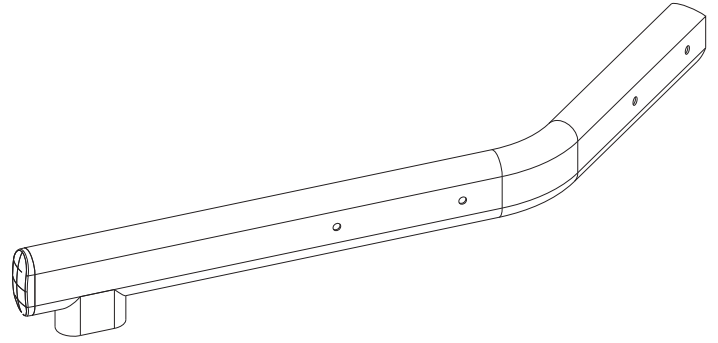

LFG5-003 G5 HOME GYM RIGHT UPRIGHT ASSEMBLY - 8349801

ITEM NO.	QTY.	PART NO.	DESCRIPTION
1	1	8349801	ASSY., G5 RIGHT SIDE UPRIGHT
2	1	7763001	FOOT, 2.50 X 4.49 FLOV
3	2	3256202	SCREW, M10 X1.5 25MM
4	2	3242002	NUT, M10 X 1.5 HEX NYLOCK
5	1	8265301	COVER, FOOT - STRAIGHT
6	1	8220001	LABEL, ASTM WARNING SELECT-ENG
7	1	8106801	LABEL, SERIAL NUMBER, LARGE, 10-0123-001, BNR

LFG5-003 G5 HOME GYM

RIGHT BASE ASSEMBLY - 8350001

ITEM NO.	QTY.	PART NO.	DESCRIPTION
1	1	8350001	ASSY, G5 BASE RIGHT
2	1	8167401	CAP, 50x100x2.5

LFG5-003 G5 HOME GYM FOOT PLATE ASSEMBLY - 8210501

ITEM NO.	QTY.	PART NO.	DESCRIPTION
1	1	8210501	ASSY., G5, FOOT PLATE
2	2	7775301	GROMMET, CABLE HOLE
3	1	8206501	RUBBER, G5 FLOOR MAT UPPER
4	1	8189301	RUBBER, G5 FLOOR MAT LOWER

LFG5-003 G5 HOME GYM
 LEFT BASE ASSEMBLY - 8350101

ITEM NO.	QTY.	PART NO.	DESCRIPTION
1	1	8350101	ASSY, G5 BASE LEFT
2	1	8167401	CAP, 50x100x2.5

LFG5-003 G5 HOME GYM LEFT UPRIGHT ASSEMBLY - 8349901

ITEM NO.	QTY.	PART NO.	DESCRIPTION
1	1	8349901	ASSY., G5 LEFT SIDE UPRIGHT
2	1	7763001	FOOT, 2.50 X 4.49 FLOV
3	2	3256202	SCREW, M10 X1.5 25MM
4	2	3242002	NUT, M10 X 1.5 HEX NYLOCK
5	1	8265301	COVER, FOOT - STRAIGHT