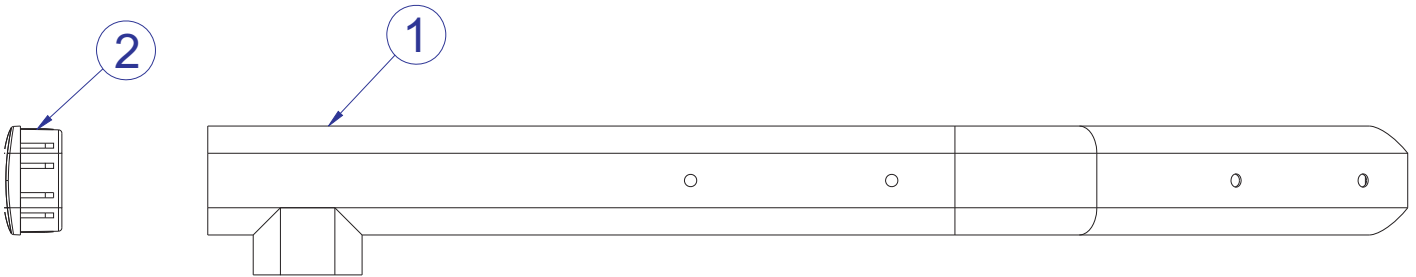

LFG5-003 G5 HOME GYM
LEFT BASE ASSEMBLY - 8350101

ITEM NO.	QTY.	PART NO.	DESCRIPTION
1	1	8350101	ASSY, G5 BASE LEFT
2	1	8167401	CAP, 50x100x2.5